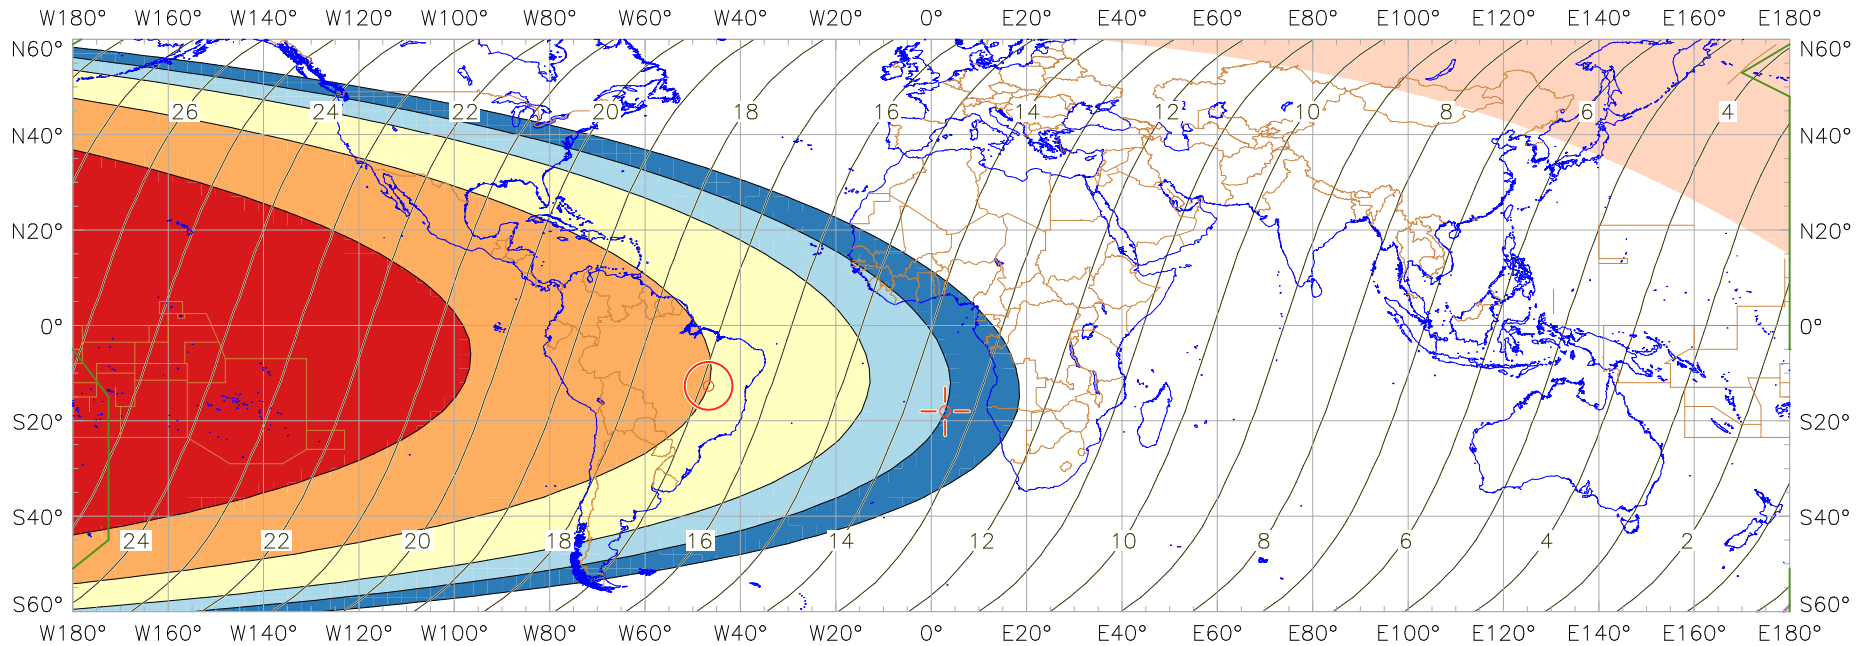

Visibility of the New Crescent Moon for 2015 May 18 (Sha'ban 1436 AH)

New Moon occurred at 2015 May 18 at 04:13 UT

Age of the Moon at first visibility with the naked eye = 16.88 hours

Age of the Moon in hours at the "Best time" ——— 20 ———

Age of the Moon at first visibility with a telescope = 13.39 hours

New Crescent Moon Visibility Key – Colour Coding of Shaded Areas

- | | |
|---|--|
| <ul style="list-style-type: none"> A – Easily visible to the naked eye B – Visible to the naked eye under perfect conditions C – May need optical aid to find the crescent moon initially Moon sets before the Sun Predicted location of first visibility with the naked eye | <ul style="list-style-type: none"> D – Will need optical aid to find the crescent moon E – Not visible with a conventional telescope F – Not visible – below the Danjon limit Moon prior to conjunction (new moon) Predicted location of first visibility with a telescope |
|---|--|