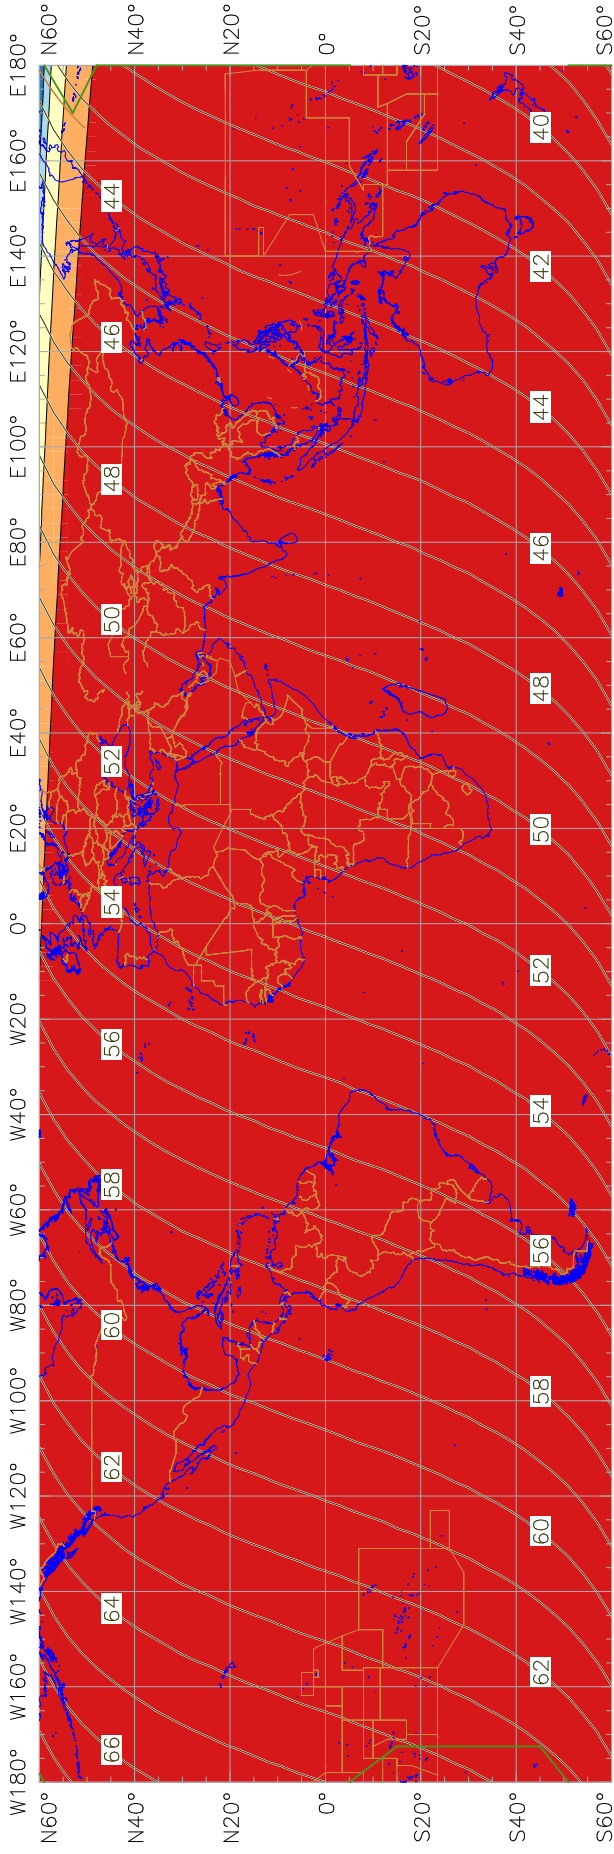

Visibility of the New Crescent Moon for 2015 June 18 (Ramadan 1436 AH)

New Moon occurred at 2015 June 16 at 14:05 UT

Age of the Moon in hours at the "Best time" ————20———

New Crescent Moon Visibility Key – Colour Coding of Areas

- | | | | |
|---|--|---|---|
|  | A – Easily visible to the naked eye |  | D – Will need optical aid to find the crescent moon |
|  | B – Visible to the naked eye under perfect conditions |  | E – Not visible with a telescope |
|  | C – May need optical aid to find the crescent moon initially |  | F – Not visible – below the Danjon limit |
|  | Moon sets before the Sun |  | Moon prior to conjunction (new moon) |
|  | Predicted location of first visibility with the naked eye |  | Predicted location of first visibility with a telescope |