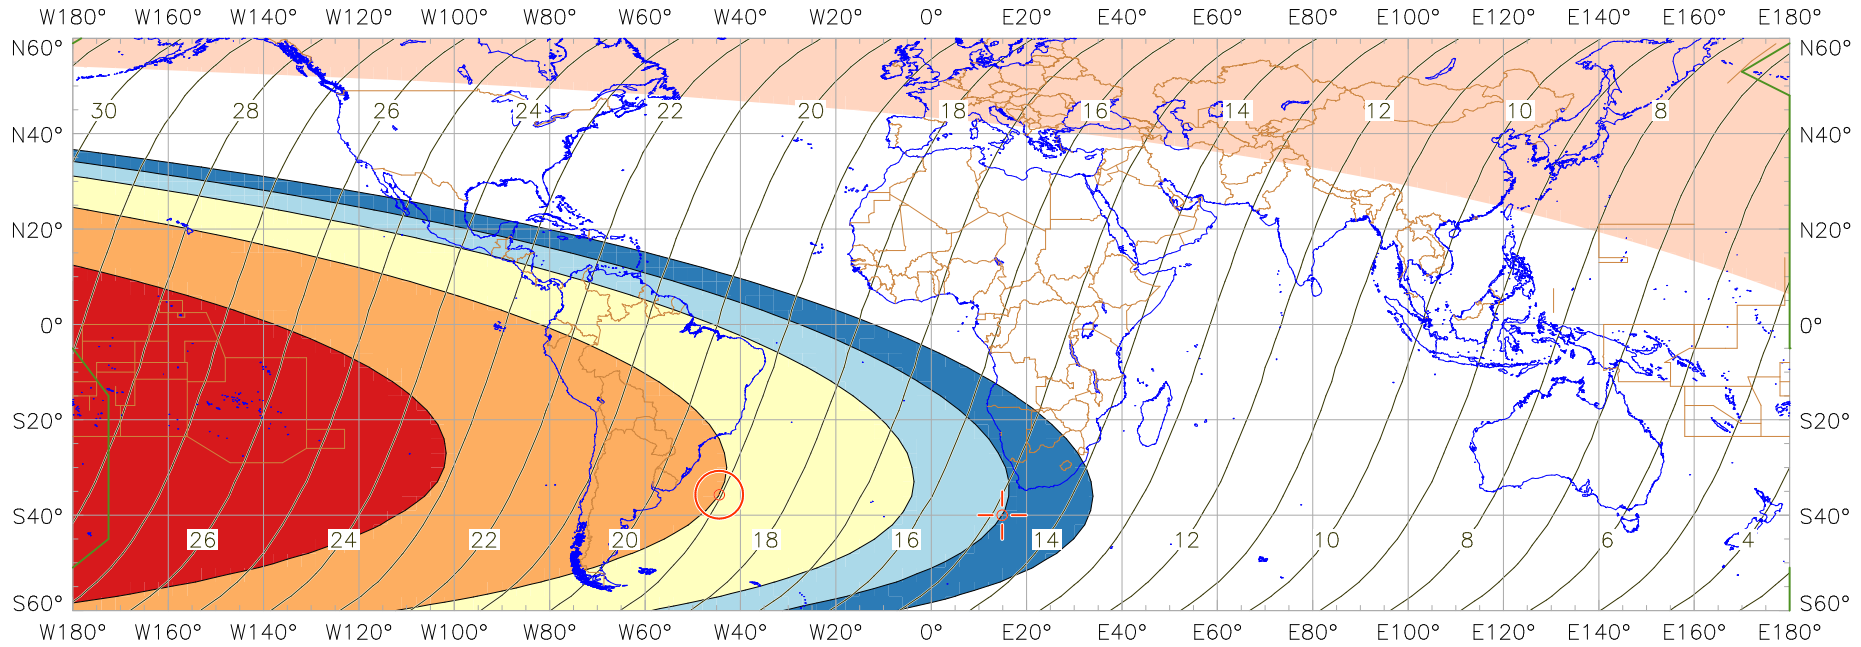

Visibility of the New Crescent Moon for 2015 July 16 (Shawwal 1436 AH)

New Moon occurred at 2015 July 16 at 01:24 UT
 Age of the Moon at first visibility with the naked eye = 19.02 hours

Age of the Moon in hours at the "Best time" ——— 20 ———
 Age of the Moon at first visibility with a telescope = 14.83 hours

New Crescent Moon Visibility Key – Colour Coding of Shaded Areas

- | | |
|---|--|
| <ul style="list-style-type: none"> A – Easily visible to the naked eye B – Visible to the naked eye under perfect conditions C – May need optical aid to find the crescent moon initially Moon sets before the Sun Predicted location of first visibility with the naked eye | <ul style="list-style-type: none"> D – Will need optical aid to find the crescent moon E – Not visible with a conventional telescope F – Not visible – below the Danjon limit Moon prior to conjunction (new moon) Predicted location of first visibility with a telescope |
|---|--|