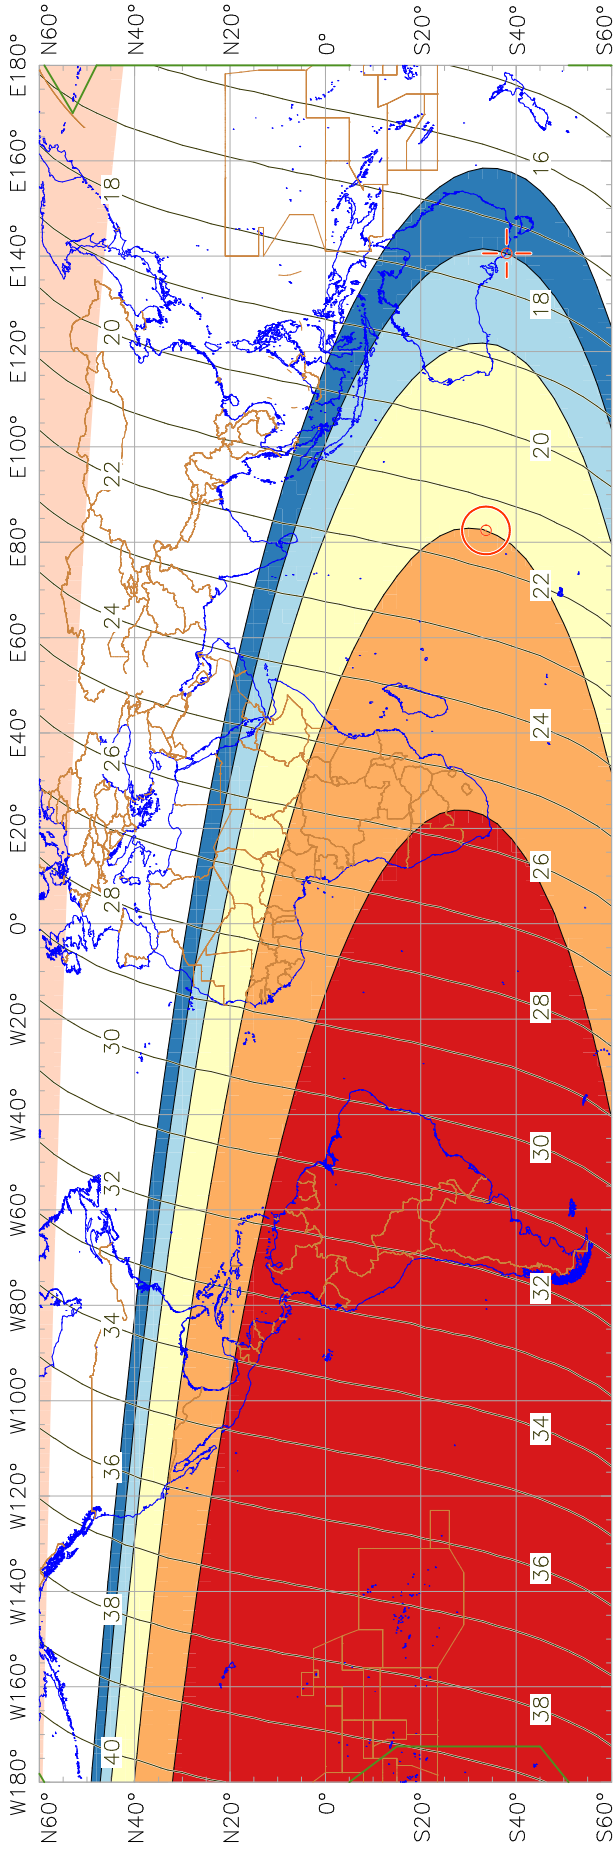

# Visibility of the New Crescent Moon for 2015 August 15 (Dhu al-Qa'da 1436 AH)

New Moon occurred at 2015 August 14 at 14:53 UT

Age of the Moon at first visibility with the naked eye = 21.47 hours

Age of the Moon in hours at the "Best time" ———— 20

Age of the Moon at first visibility with a telescope = 17.43 hours

## New Crescent Moon Visibility Key – Colour Coding of Areas

- A – Easily visible to the naked eye
- B – Visible to the naked eye under perfect conditions
- C – May need optical aid to find the crescent moon initially
- Moon sets before the Sun
- D – Will need optical aid to find the crescent moon
- E – Not visible with a telescope
- F – Not visible – below the Danjon limit
- Moon prior to conjunction (new moon)
- Predicted location of first visibility with the naked eye
- Predicted location of first visibility with a telescope