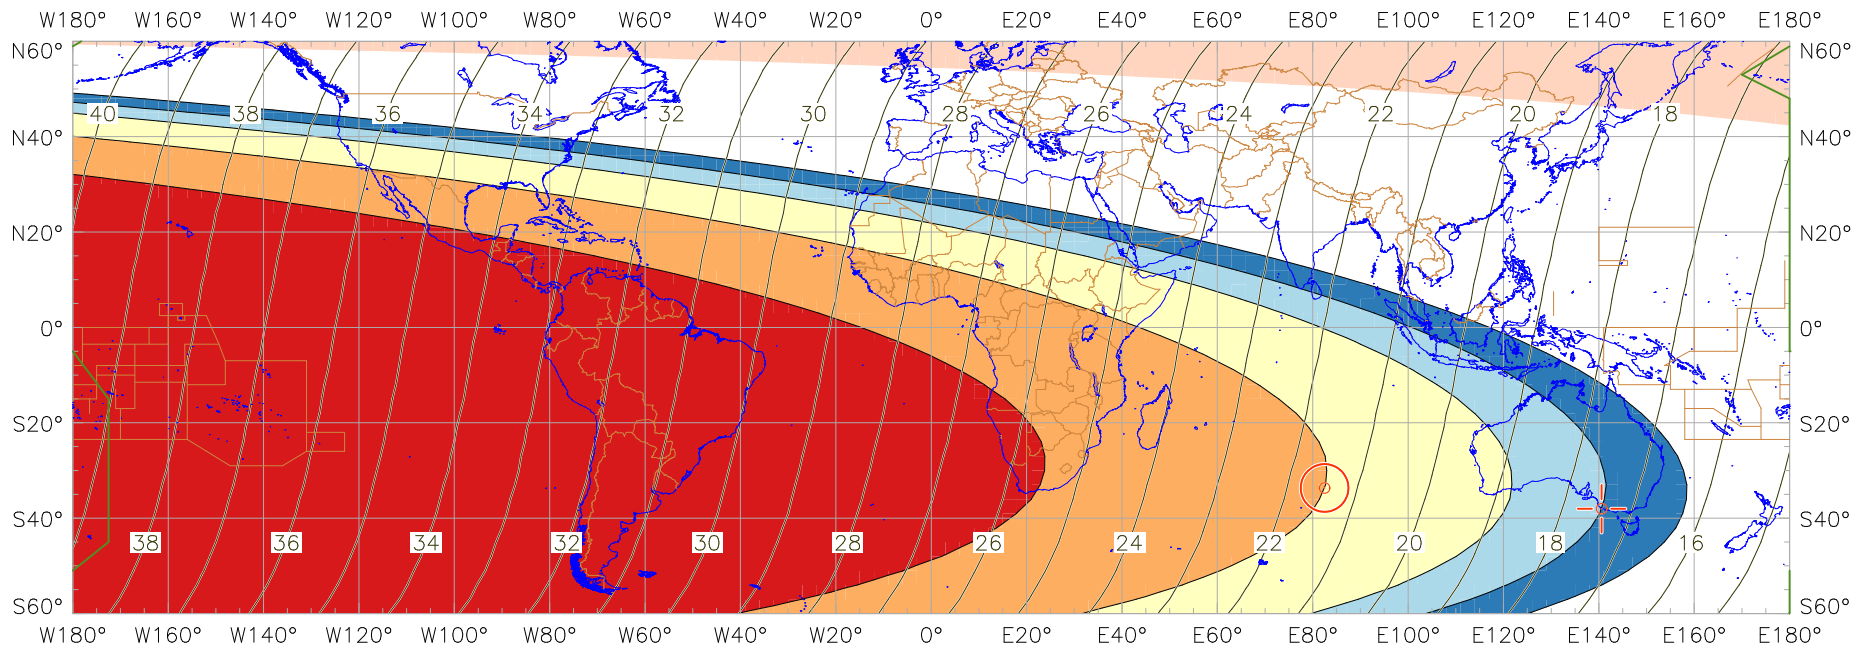

Visibility of the New Crescent Moon for 2015 August 15 (Dhu al-Qa'da 1436 AH)

New Moon occurred at 2015 August 14 at 14:53 UT
 Age of the Moon at first visibility with the naked eye = 21.47 hours

Age of the Moon in hours at the "Best time" ——— 20 ———
 Age of the Moon at first visibility with a telescope = 17.43 hours

New Crescent Moon Visibility Key – Colour Coding of Shaded Areas

- | | | | |
|---|--|---|---|
|  | A – Easily visible to the naked eye |  | D – Will need optical aid to find the crescent moon |
|  | B – Visible to the naked eye under perfect conditions |  | E – Not visible with a conventional telescope |
|  | C – May need optical aid to find the crescent moon initially |  | F – Not visible – below the Danjon limit |
|  | Moon sets before the Sun |  | Moon prior to conjunction (new moon) |
|  | Predicted location of first visibility with the naked eye |  | Predicted location of first visibility with a telescope |