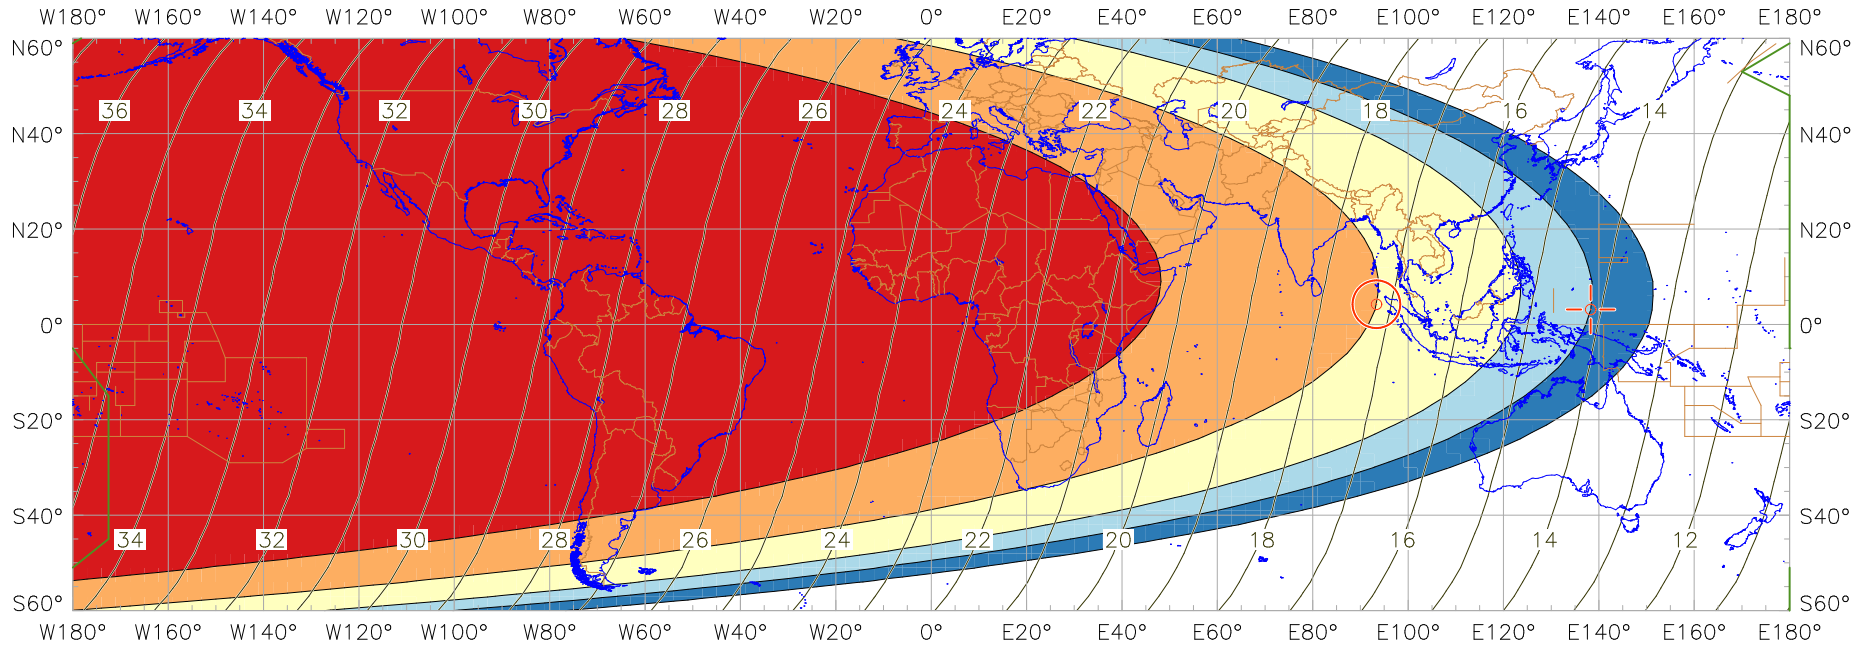

### Visibility of the New Crescent Moon for 2015 April 19 (Rajab 1436 AH)

New Moon occurred at 2015 April 18 at 18:57 UT  
 Age of the Moon at first visibility with the naked eye = 17.20 hours

Age of the Moon in hours at the "Best time" ——— 20 ———  
 Age of the Moon at first visibility with a telescope = 14.14 hours

#### New Crescent Moon Visibility Key – Colour Coding of Shaded Areas

- |   |  |   |   |
|---|--|---|---|
|  | A – Easily visible to the naked eye                          |  | D – Will need optical aid to find the crescent moon     |
|  | B – Visible to the naked eye under perfect conditions        |  | E – Not visible with a conventional telescope           |
|  | C – May need optical aid to find the crescent moon initially |  | F – Not visible – below the Danjon limit                |
|  | Moon sets before the Sun                                     |  | Moon prior to conjunction (new moon)                    |
|  | Predicted location of first visibility with the naked eye    |  | Predicted location of first visibility with a telescope |