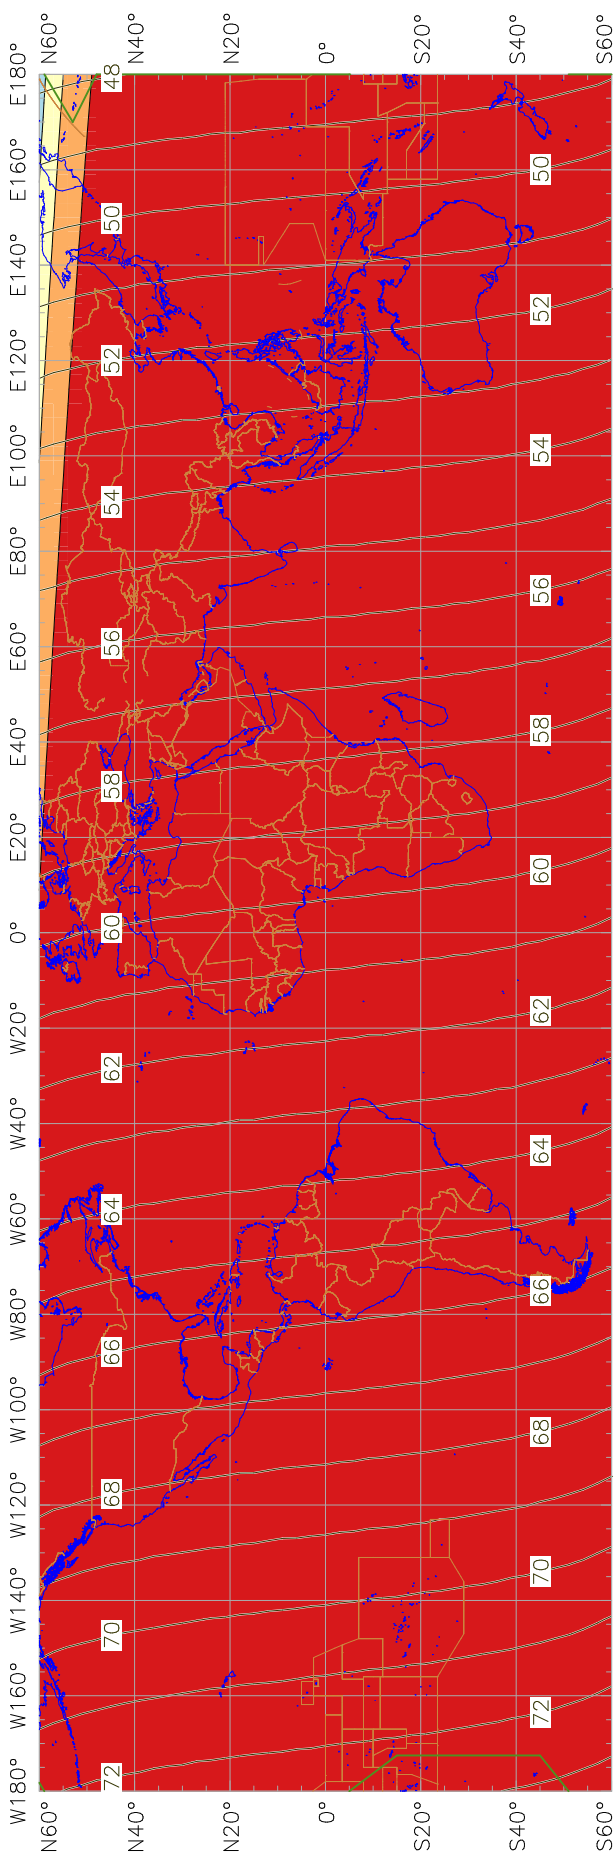

Visibility of the New Crescent Moon for 2014 September 26 (Dhu al-Hijja 1435 AH)

New Moon occurred at 2014 September 24 at 06:14 UT

Age of the Moon in hours at the "Best time" ————20————

New Crescent Moon Visibility Key – Colour Coding of Areas

- A – Easily visible to the naked eye
- B – Visible to the naked eye under perfect conditions
- C – May need optical aid to find the crescent moon initially
- D – Will need optical aid to find the crescent moon
- E – Not visible with a telescope
- F – Not visible – below the Danjon limit
- Moon prior to conjunction (new moon)
- Predicted location of first visibility with the naked eye
- Predicted location of first visibility with a telescope