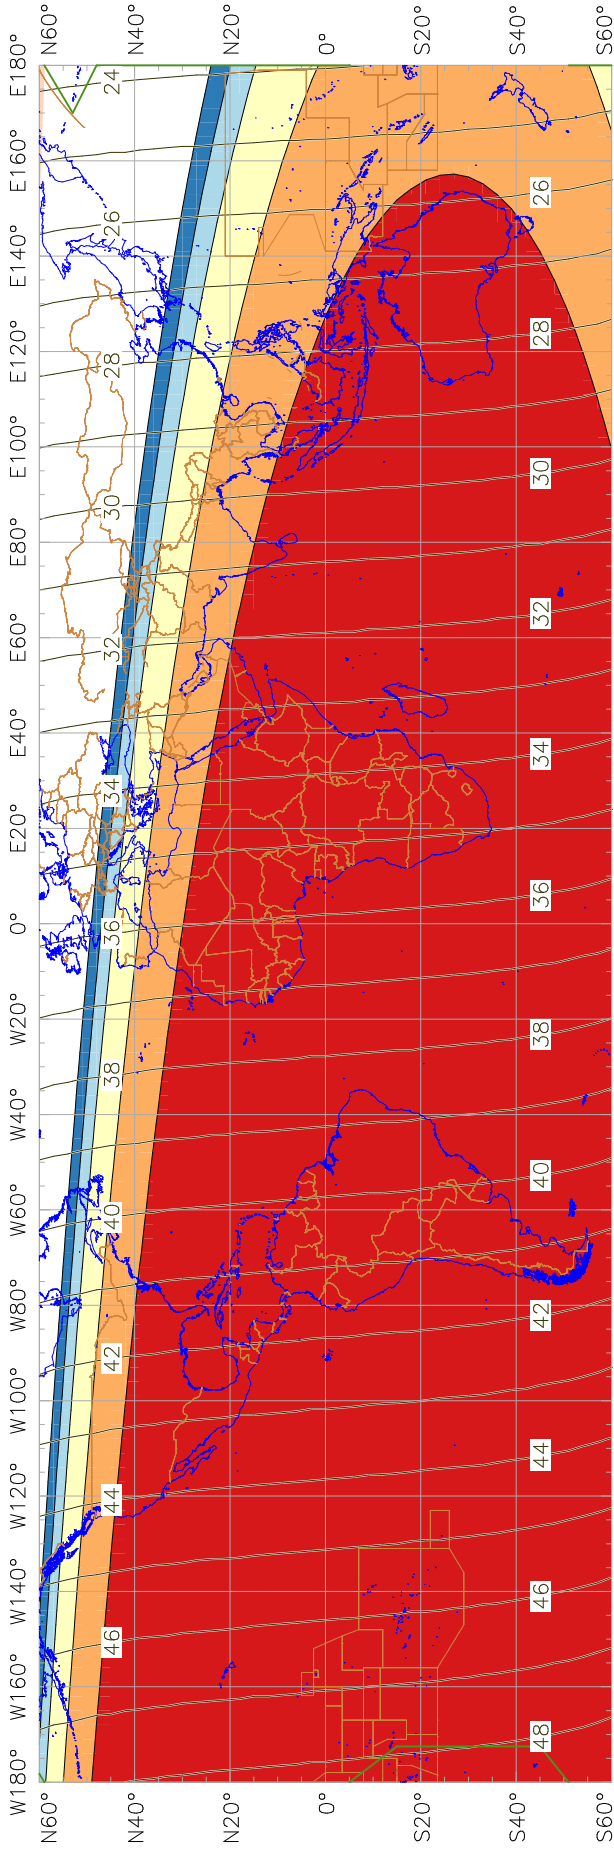

Visibility of the New Crescent Moon for 2014 September 25 (Dhu al-Hijja 1435 AH)

New Moon occurred at 2014 September 24 at 06:14 UT

Age of the Moon in hours at the "Best time" ————20———

New Crescent Moon Visibility Key – Colour Coding of Areas

- A – Easily visible to the naked eye
- B – Visible to the naked eye under perfect conditions
- C – May need optical aid to find the crescent moon initially
- D – Will need optical aid to find the crescent moon
- E – Not visible with a telescope
- F – Not visible – below the Danjon limit
- Moon prior to conjunction (new moon)
- Predicted location of first visibility with the naked eye
- Predicted location of first visibility with a telescope