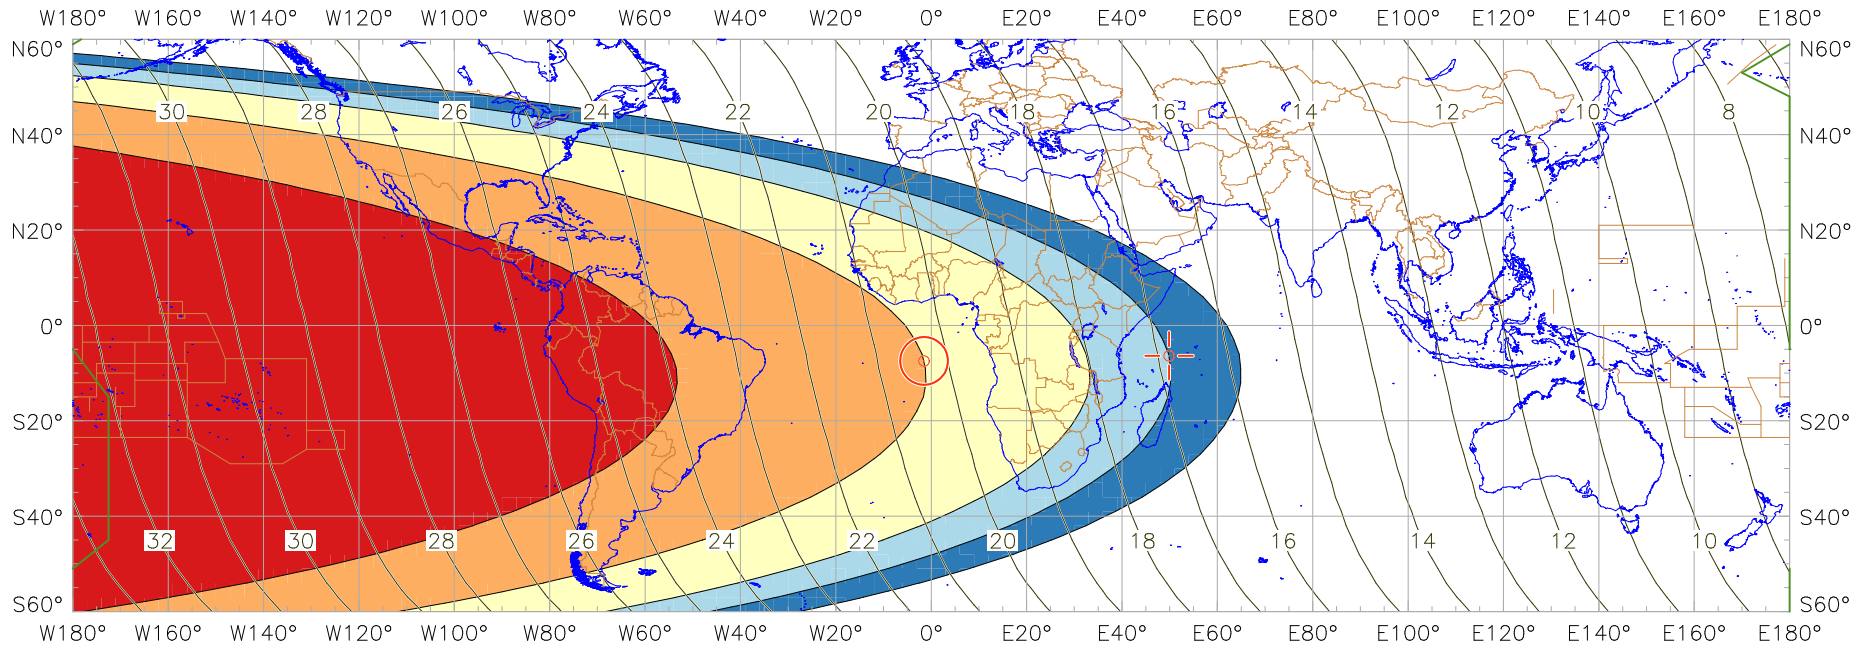

Visibility of the New Crescent Moon for 2014 October 24 (Muharram 1436 AH)

New Moon occurred at 2014 October 23 at 21:57 UT

Age of the Moon at first visibility with the naked eye = 20.33 hours

Age of the Moon in hours at the "Best time" ——— 20 ———

Age of the Moon at first visibility with a telescope = 16.84 hours

New Crescent Moon Visibility Key – Colour Coding of Shaded Areas

- | | | | |
|---|--|---|---|
|  | A – Easily visible to the naked eye |  | D – Will need optical aid to find the crescent moon |
|  | B – Visible to the naked eye under perfect conditions |  | E – Not visible with a conventional telescope |
|  | C – May need optical aid to find the crescent moon initially |  | F – Not visible – below the Danjon limit |
|  | Moon sets before the Sun |  | Moon prior to conjunction (new moon) |
|  | Predicted location of first visibility with the naked eye |  | Predicted location of first visibility with a telescope |