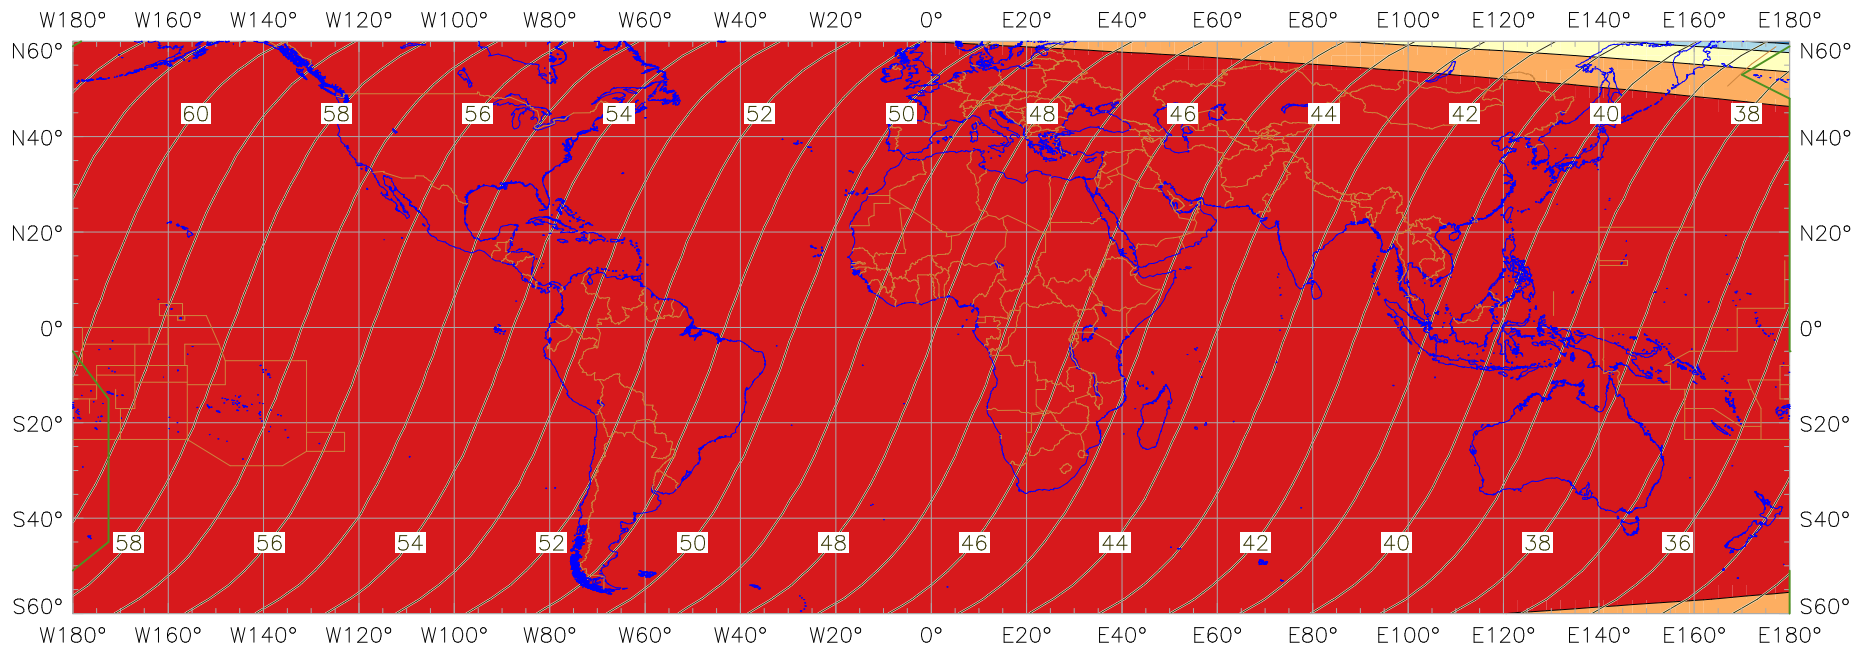

### Visibility of the New Crescent Moon for 2014 May 30 (Sha'ban 1435 AH)

New Moon occurred at 2014 May 28 at 18:40 UT

Age of the Moon in hours at the "Best time" ———20———

#### New Crescent Moon Visibility Key – Colour Coding of Shaded Areas

- |  |   |
|--|---|
|  A – Easily visible to the naked eye                          |  D – Will need optical aid to find the crescent moon     |
|  B – Visible to the naked eye under perfect conditions        |  E – Not visible with a conventional telescope           |
|  C – May need optical aid to find the crescent moon initially |  F – Not visible – below the Danjon limit                |
|  Moon sets before the Sun                                     |  Moon prior to conjunction (new moon)                    |
|  Predicted location of first visibility with the naked eye    |  Predicted location of first visibility with a telescope |