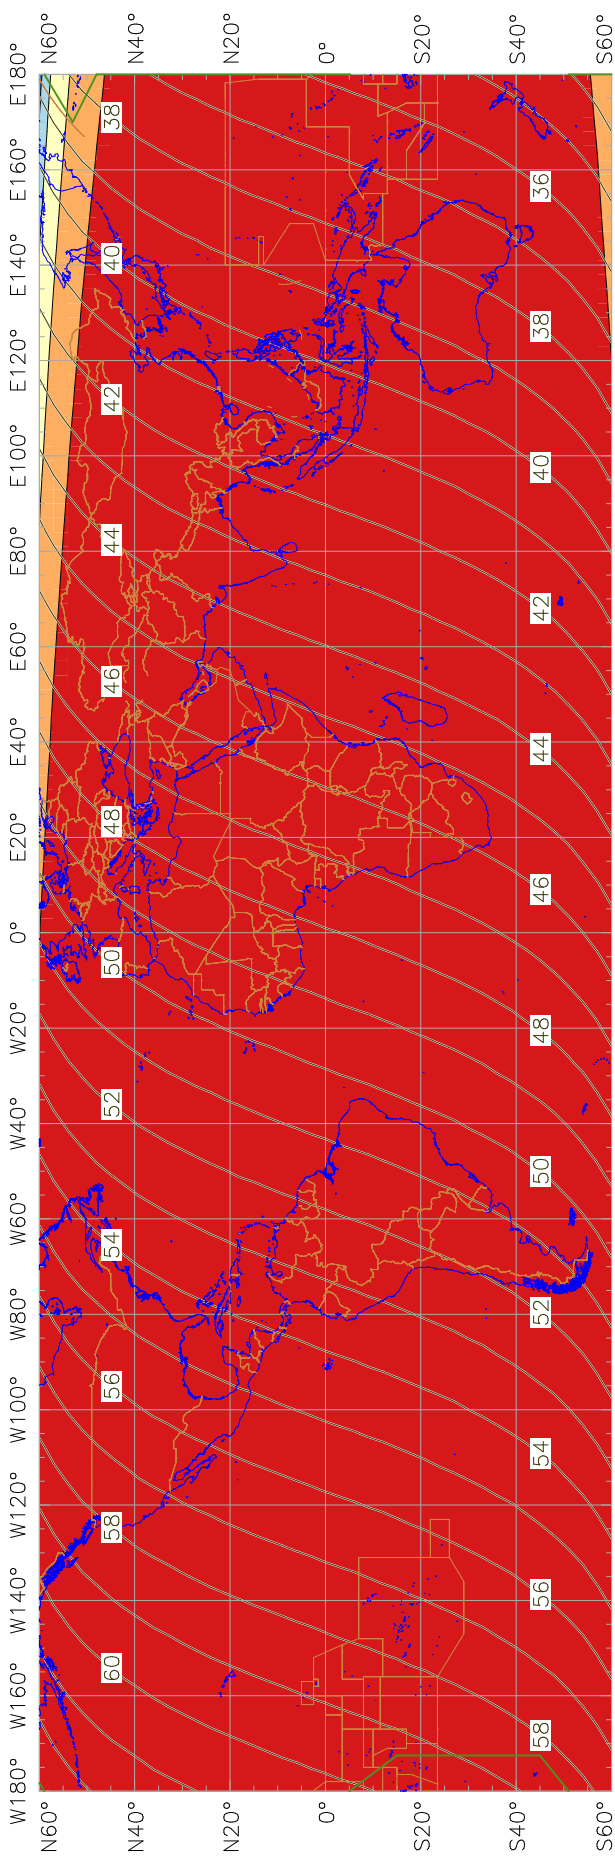

Visibility of the New Crescent Moon for 2014 May 30 (Sha'iban 1435 AH)

New Moon occurred at 2014 May 28 at 18:40 UT

Age of the Moon in hours at the "Best time" ————20———

New Crescent Moon Visibility Key – Colour Coding of Areas

- | | | | |
|---|--|---|---|
|  | A – Easily visible to the naked eye |  | D – Will need optical aid to find the crescent moon |
|  | B – Visible to the naked eye under perfect conditions |  | E – Not visible with a telescope |
|  | C – May need optical aid to find the crescent moon initially |  | F – Not visible – below the Danjon limit |
|  | Moon sets before the Sun |  | Moon prior to conjunction (new moon) |
|  | Predicted location of first visibility with the naked eye |  | Predicted location of first visibility with a telescope |