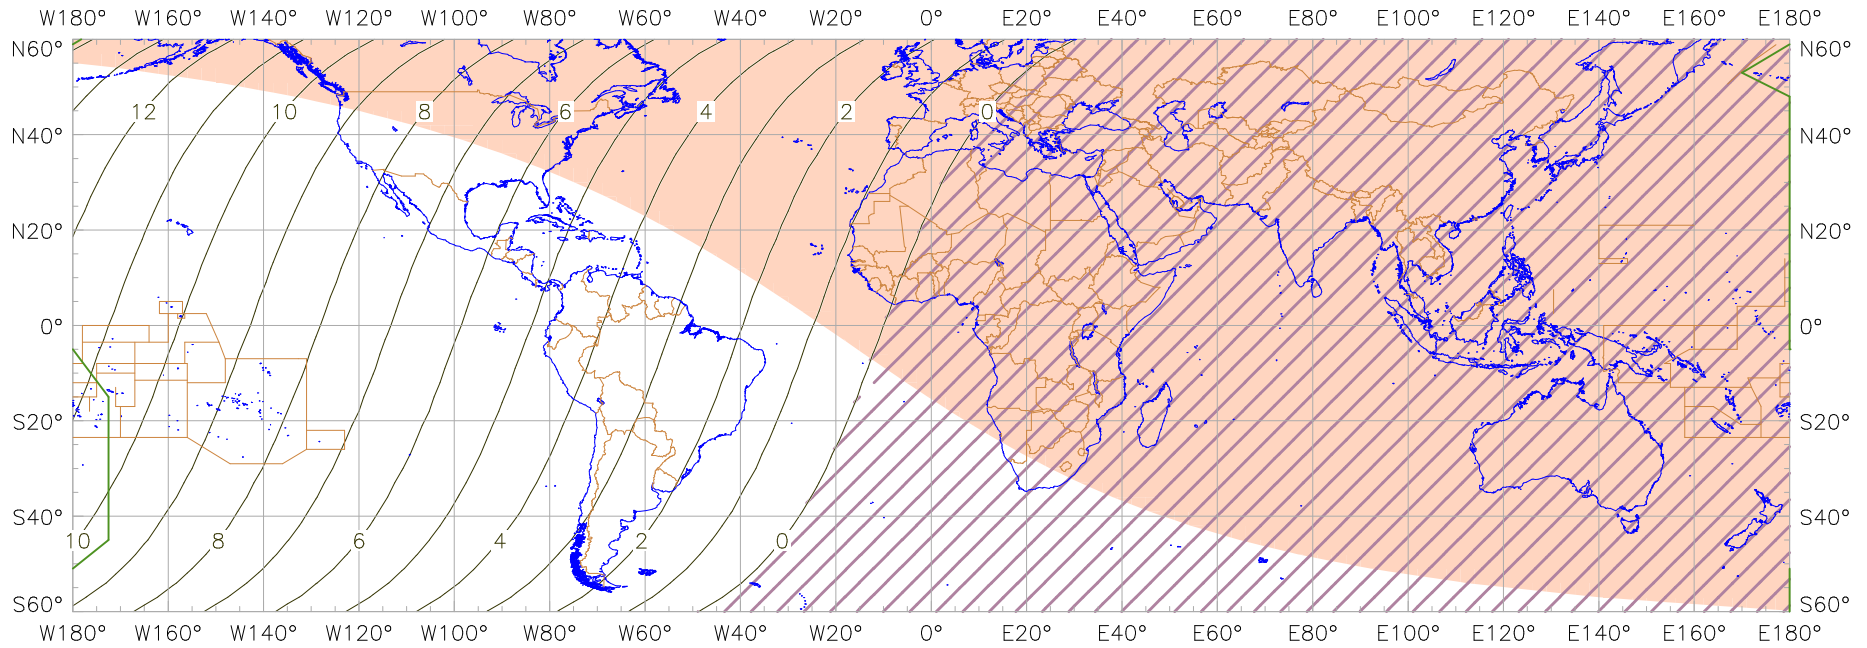

### Visibility of the New Crescent Moon for 2014 May 28 (Sha'ban 1435 AH)

New Moon occurred at 2014 May 28 at 18:40 UT

Age of the Moon in hours at the "Best time" ——— 20 ———

#### New Crescent Moon Visibility Key – Colour Coding of Shaded Areas

- |  |   |
|--|---|
|  A – Easily visible to the naked eye                          |  D – Will need optical aid to find the crescent moon     |
|  B – Visible to the naked eye under perfect conditions        |  E – Not visible with a conventional telescope           |
|  C – May need optical aid to find the crescent moon initially |  F – Not visible – below the Danjon limit                |
|  Moon sets before the Sun                                     |  Moon prior to conjunction (new moon)                    |
|  Predicted location of first visibility with the naked eye    |  Predicted location of first visibility with a telescope |