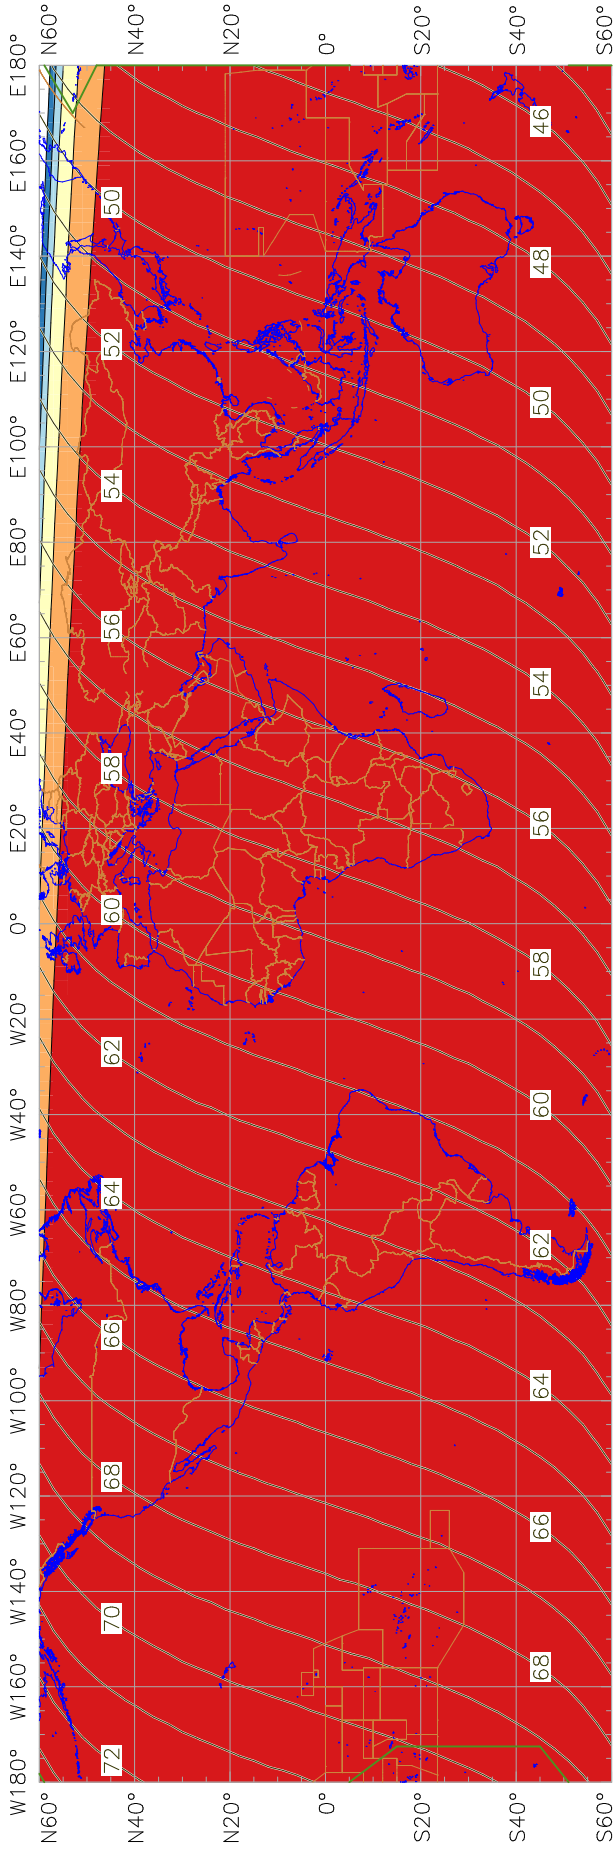

Visibility of the New Crescent Moon for 2014 June 29 (Ramadan 1435 AH)

New Moon occurred at 2014 June 27 at 08:08 UT

Age of the Moon in hours at the "Best time" — 20 —

New Crescent Moon Visibility Key – Colour Coding of Areas

- | | | | |
|---|--|---|---|
|  | A – Easily visible to the naked eye |  | D – Will need optical aid to find the crescent moon |
|  | B – Visible to the naked eye under perfect conditions |  | E – Not visible with a telescope |
|  | C – May need optical aid to find the crescent moon initially |  | F – Not visible – below the Danjon limit |
|  | Moon sets before the Sun |  | Moon prior to conjunction (new moon) |
|  | Predicted location of first visibility with the naked eye |  | Predicted location of first visibility with a telescope |