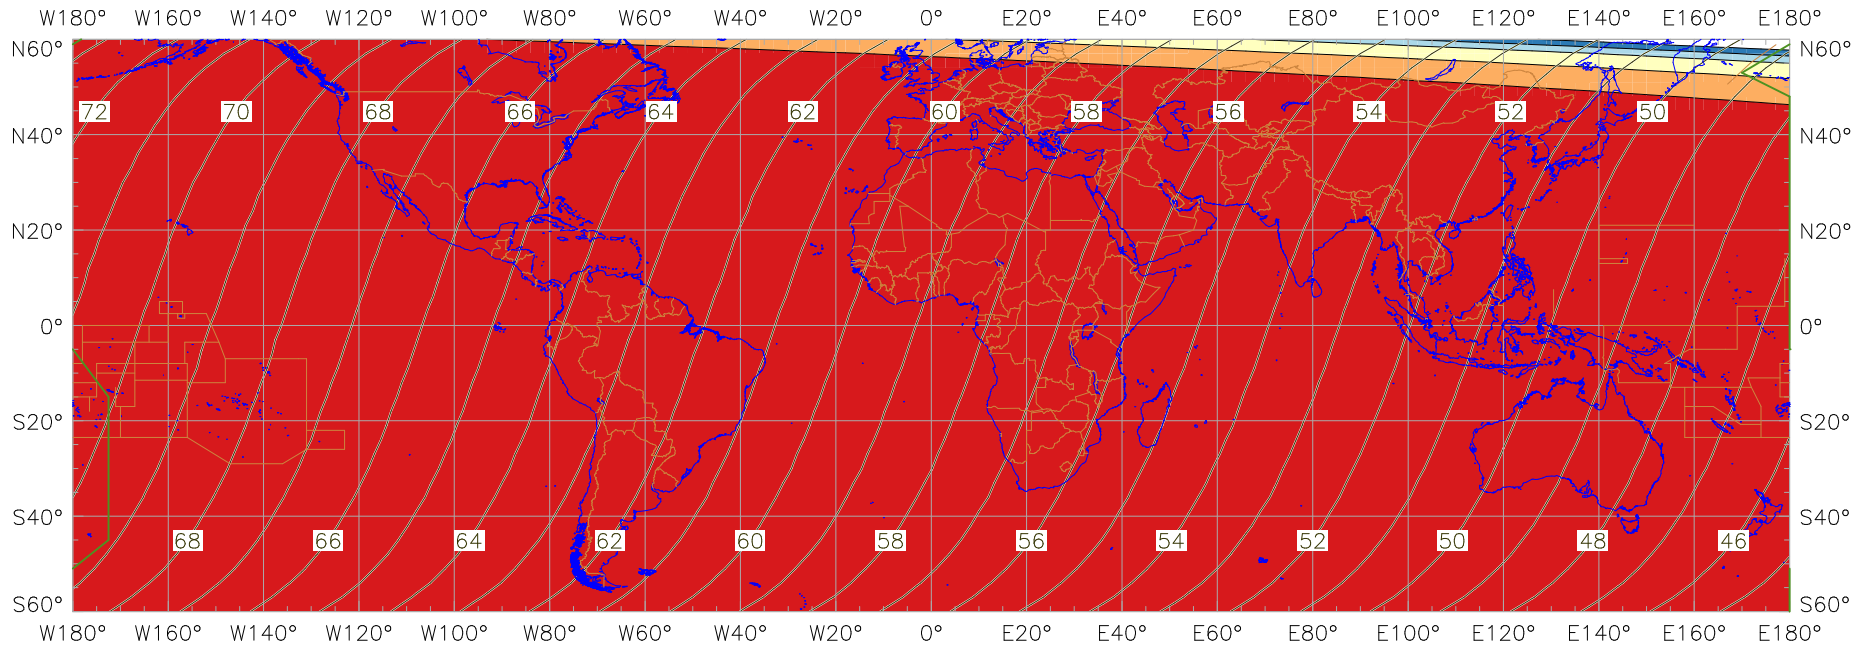

Visibility of the New Crescent Moon for 2014 June 29 (Ramadan 1435 AH)

New Moon occurred at 2014 June 27 at 08:08 UT

Age of the Moon in hours at the "Best time" ———20———

New Crescent Moon Visibility Key – Colour Coding of Shaded Areas

- | | | | |
|---|--|---|---|
|  | A – Easily visible to the naked eye |  | D – Will need optical aid to find the crescent moon |
|  | B – Visible to the naked eye under perfect conditions |  | E – Not visible with a conventional telescope |
|  | C – May need optical aid to find the crescent moon initially |  | F – Not visible – below the Danjon limit |
|  | Moon sets before the Sun |  | Moon prior to conjunction (new moon) |
|  | Predicted location of first visibility with the naked eye |  | Predicted location of first visibility with a telescope |