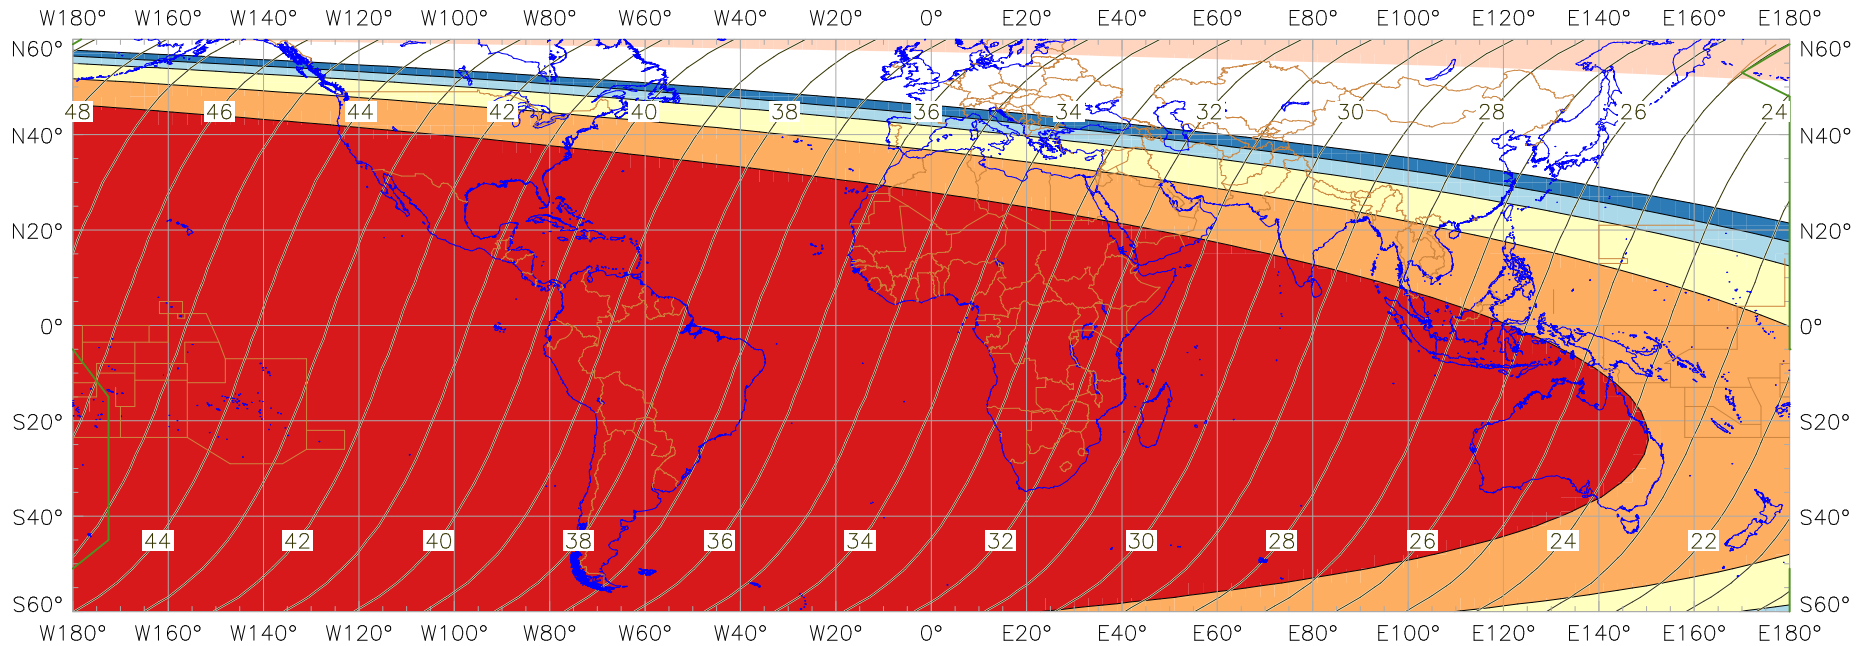

Visibility of the New Crescent Moon for 2014 June 28 (Ramadan 1435 AH)

New Moon occurred at 2014 June 27 at 08:08 UT

Age of the Moon in hours at the "Best time" ——— 20 ———

New Crescent Moon Visibility Key – Colour Coding of Shaded Areas

- | | | | |
|---|--|---|---|
|  | A – Easily visible to the naked eye |  | D – Will need optical aid to find the crescent moon |
|  | B – Visible to the naked eye under perfect conditions |  | E – Not visible with a conventional telescope |
|  | C – May need optical aid to find the crescent moon initially |  | F – Not visible – below the Danjon limit |
|  | Moon sets before the Sun |  | Moon prior to conjunction (new moon) |
|  | Predicted location of first visibility with the naked eye |  | Predicted location of first visibility with a telescope |