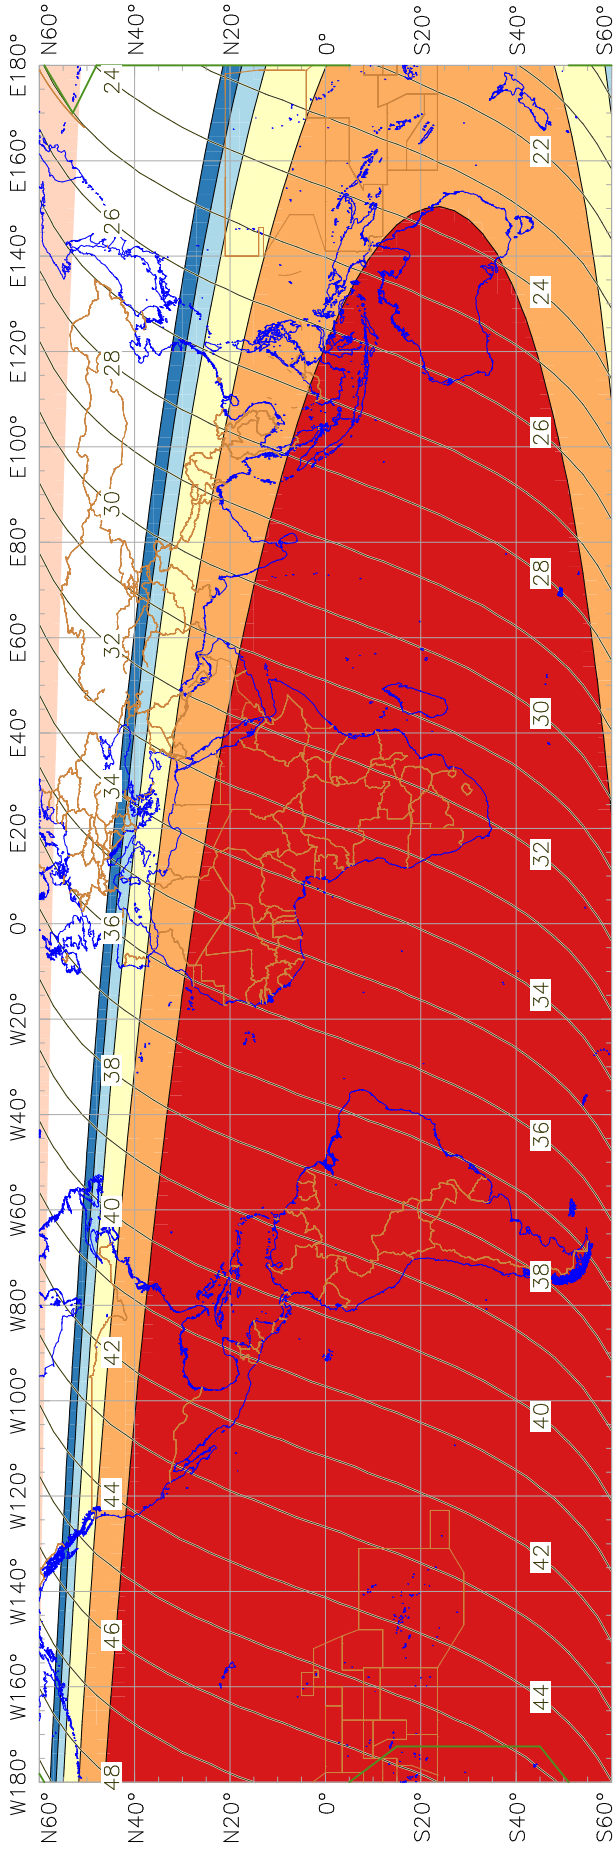

# Visibility of the New Crescent Moon for 2014 June 28 (Ramadan 1435 AH)

New Moon occurred at 2014 June 27 at 08:08 UT

Age of the Moon in hours at the "Best time" ——— 20

## New Crescent Moon Visibility Key – Colour Coding of Areas

- |   |  |   |   |
|---|--|---|---|
|  | A – Easily visible to the naked eye                          |  | D – Will need optical aid to find the crescent moon     |
|  | B – Visible to the naked eye under perfect conditions        |  | E – Not visible with a telescope                        |
|  | C – May need optical aid to find the crescent moon initially |  | F – Not visible – below the Danjon limit                |
|  | Moon sets before the Sun                                     |  | Moon prior to conjunction (new moon)                    |
|  | Predicted location of first visibility with the naked eye    |  | Predicted location of first visibility with a telescope |