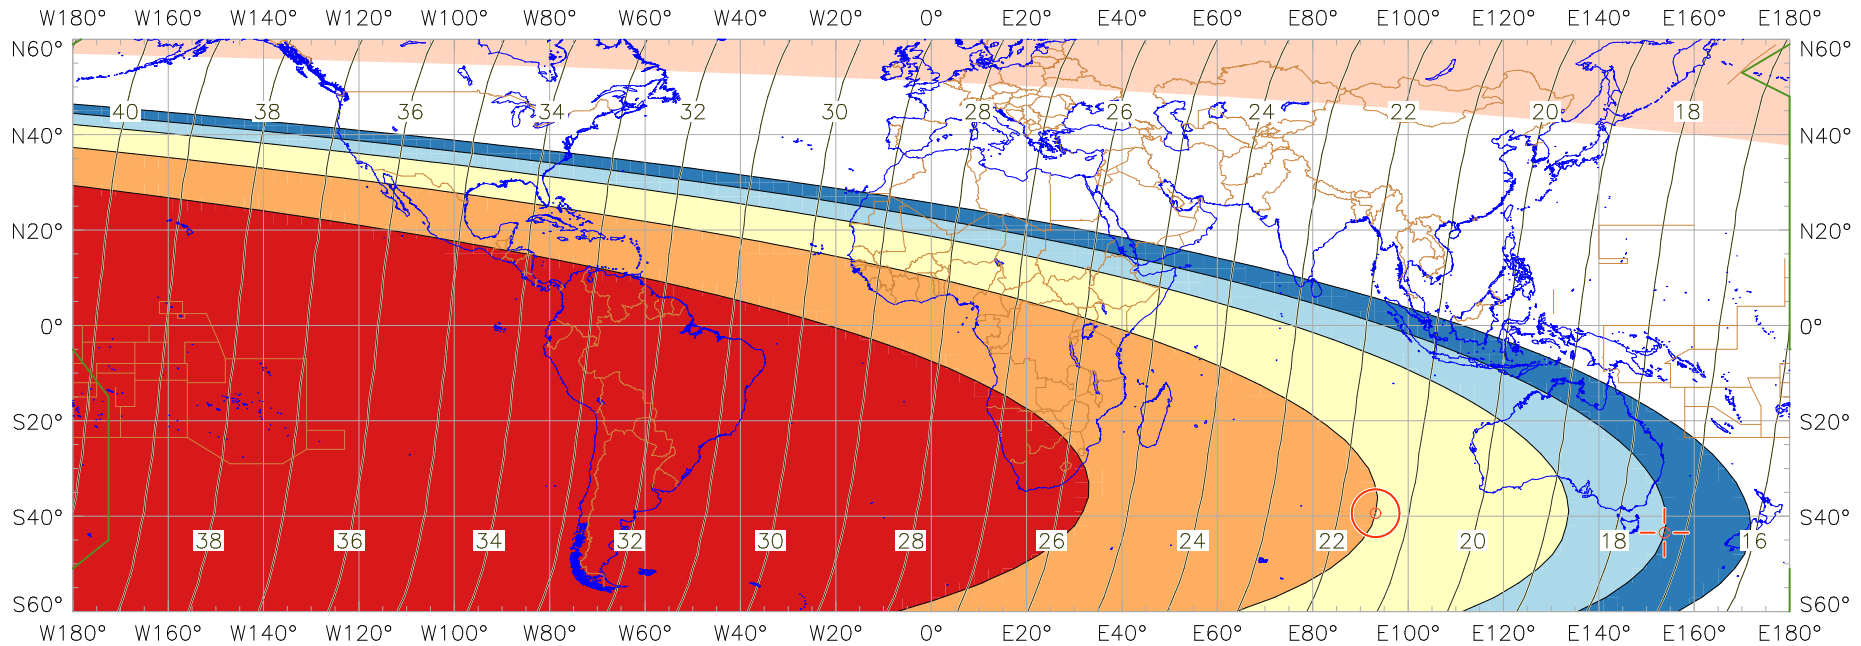

Visibility of the New Crescent Moon for 2014 August 26 (Dhu al-Qa'da 1435 AH)

New Moon occurred at 2014 August 25 at 14:13 UT
 Age of the Moon at first visibility with the naked eye = 21.46 hours

Age of the Moon in hours at the "Best time" ——— 20 ———
 Age of the Moon at first visibility with a telescope = 17.29 hours

New Crescent Moon Visibility Key – Colour Coding of Shaded Areas

- | | | | |
|---|--|---|---|
|  | A – Easily visible to the naked eye |  | D – Will need optical aid to find the crescent moon |
|  | B – Visible to the naked eye under perfect conditions |  | E – Not visible with a conventional telescope |
|  | C – May need optical aid to find the crescent moon initially |  | F – Not visible – below the Danjon limit |
|  | Moon sets before the Sun |  | Moon prior to conjunction (new moon) |
|  | Predicted location of first visibility with the naked eye |  | Predicted location of first visibility with a telescope |