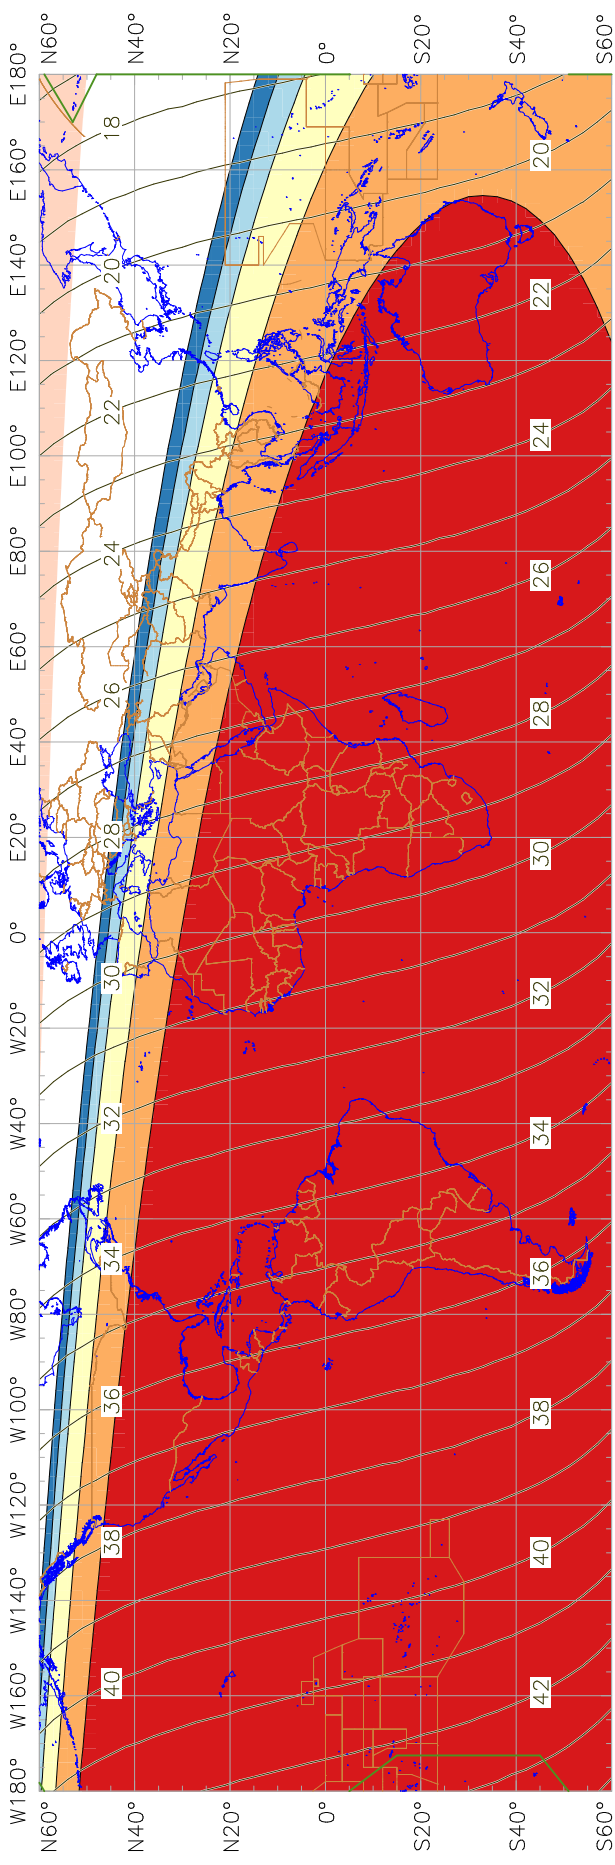

# Visibility of the New Crescent Moon for 2012 October 16 (Dhu al-Hijja 1433 AH)

New Moon occurred at 2012 October 15 at 12:03 UT

Age of the Moon in hours at the "Best time" ————20———

## New Crescent Moon Visibility Key – Colour Coding of Areas

- A – Easily visible to the naked eye
- B – Visible to the naked eye under perfect conditions
- C – May need optical aid to find the crescent moon initially
- Moon sets before the Sun
- D – Will need optical aid to find the crescent moon
- E – Not visible with a telescope
- F – Not visible – below the Danjon limit
- Moon prior to conjunction (new moon)
- Predicted location of first visibility with the naked eye
- Predicted location of first visibility with a telescope