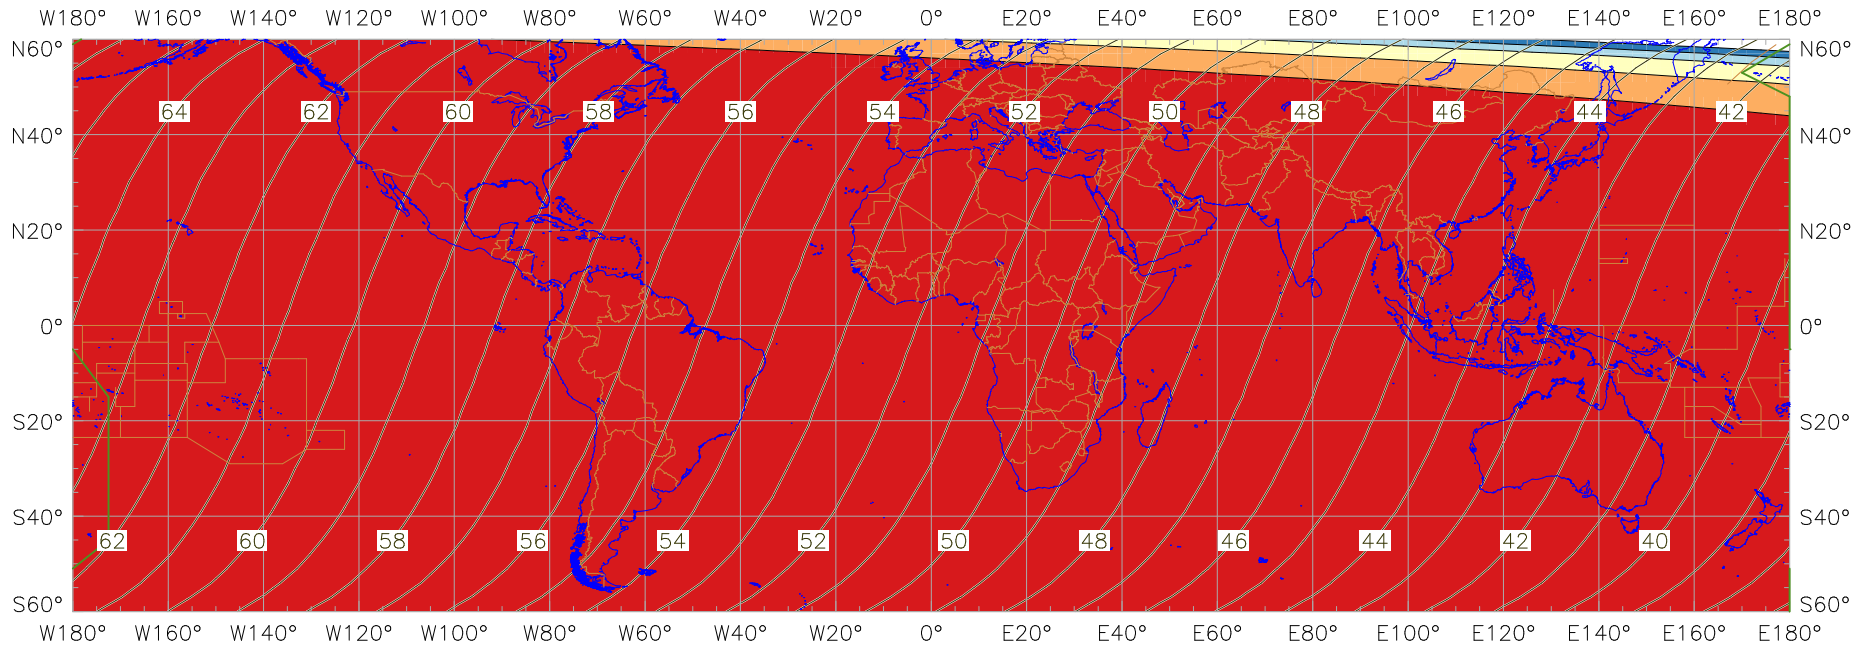

Visibility of the New Crescent Moon for 2012 June 21 (Sha'ban 1433 AH)

New Moon occurred at 2012 June 19 at 15:02 UT

Age of the Moon in hours at the "Best time" ———20———

New Crescent Moon Visibility Key – Colour Coding of Shaded Areas

- | | | | |
|---|--|---|---|
|  | A – Easily visible to the naked eye |  | D – Will need optical aid to find the crescent moon |
|  | B – Visible to the naked eye under perfect conditions |  | E – Not visible with a conventional telescope |
|  | C – May need optical aid to find the crescent moon initially |  | F – Not visible – below the Danjon limit |
|  | Moon sets before the Sun |  | Moon prior to conjunction (new moon) |
|  | Predicted location of first visibility with the naked eye |  | Predicted location of first visibility with a telescope |