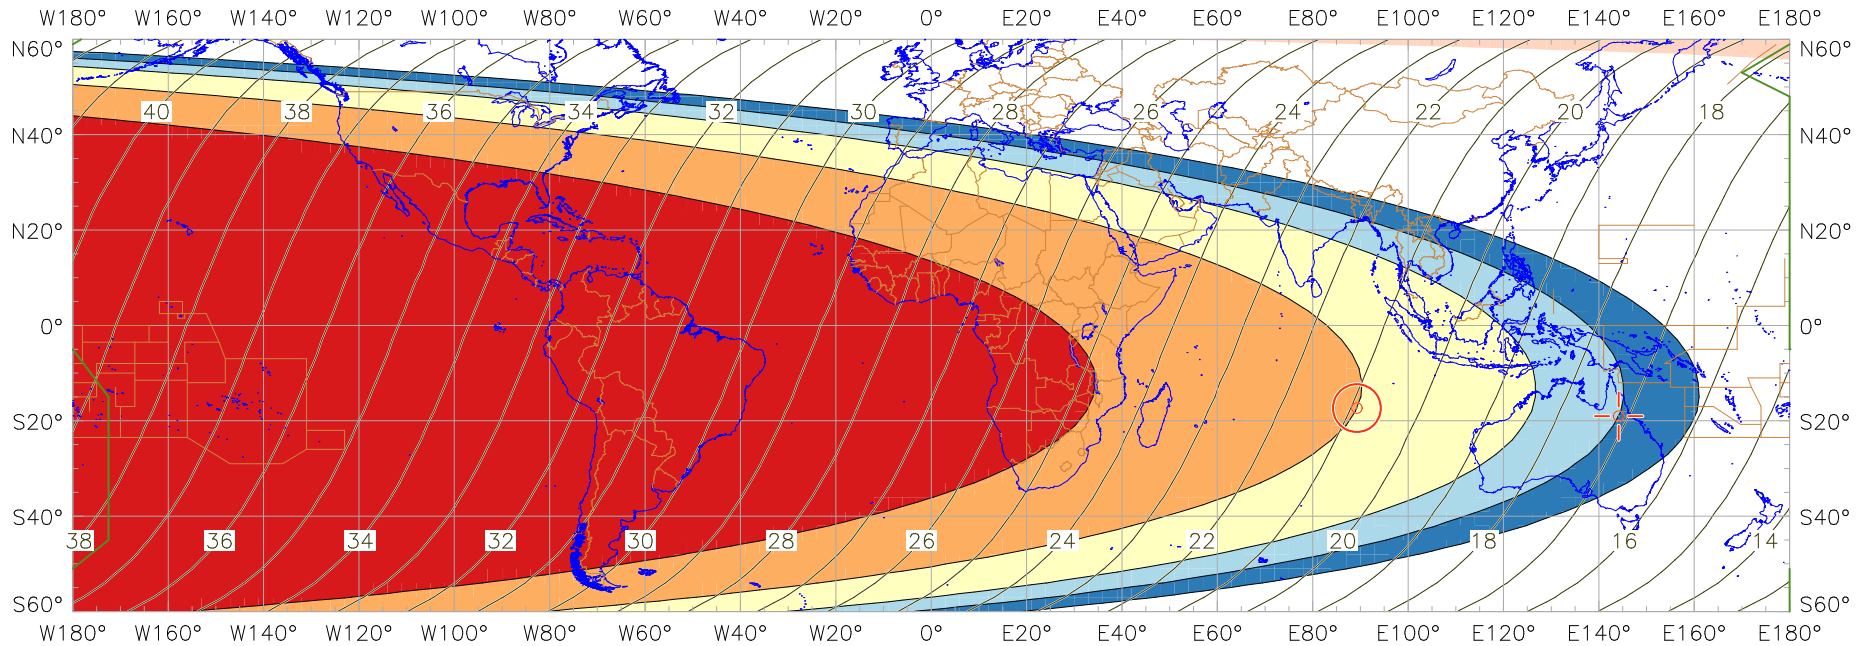

### Visibility of the New Crescent Moon for 2012 June 20 (Sha'ban 1433 AH)

New Moon occurred at 2012 June 19 at 15:02 UT  
 Age of the Moon at first visibility with the naked eye = 20.91 hours

Age of the Moon in hours at the "Best time" — 20 —  
 Age of the Moon at first visibility with a telescope = 17.13 hours

#### New Crescent Moon Visibility Key – Colour Coding of Shaded Areas

- |  |   |
|--|---|
|  A – Easily visible to the naked eye                          |  D – Will need optical aid to find the crescent moon     |
|  B – Visible to the naked eye under perfect conditions        |  E – Not visible with a conventional telescope           |
|  C – May need optical aid to find the crescent moon initially |  F – Not visible – below the Danjon limit                |
|  Moon sets before the Sun                                     |  Moon prior to conjunction (new moon)                    |
|  Predicted location of first visibility with the naked eye    |  Predicted location of first visibility with a telescope |