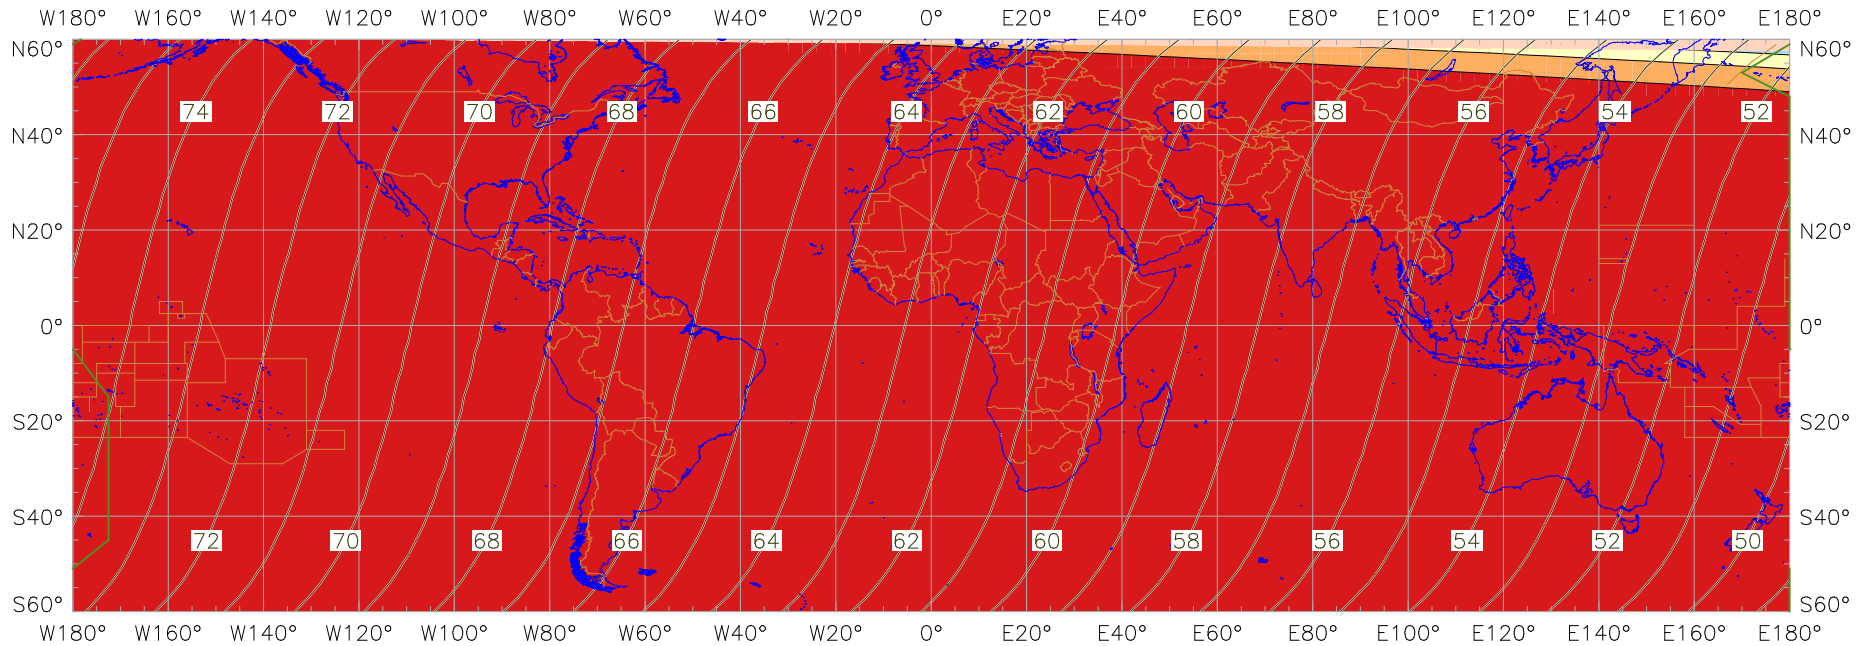

Visibility of the New Crescent Moon for 2012 July 21 (Ramadan 1433 AH)

New Moon occurred at 2012 July 19 at 04:24 UT

Age of the Moon in hours at the "Best time" ———20———

New Crescent Moon Visibility Key – Colour Coding of Shaded Areas

- | | | | |
|---|--|---|---|
|  | A – Easily visible to the naked eye |  | D – Will need optical aid to find the crescent moon |
|  | B – Visible to the naked eye under perfect conditions |  | E – Not visible with a conventional telescope |
|  | C – May need optical aid to find the crescent moon initially |  | F – Not visible – below the Danjon limit |
|  | Moon sets before the Sun |  | Moon prior to conjunction (new moon) |
|  | Predicted location of first visibility with the naked eye |  | Predicted location of first visibility with a telescope |