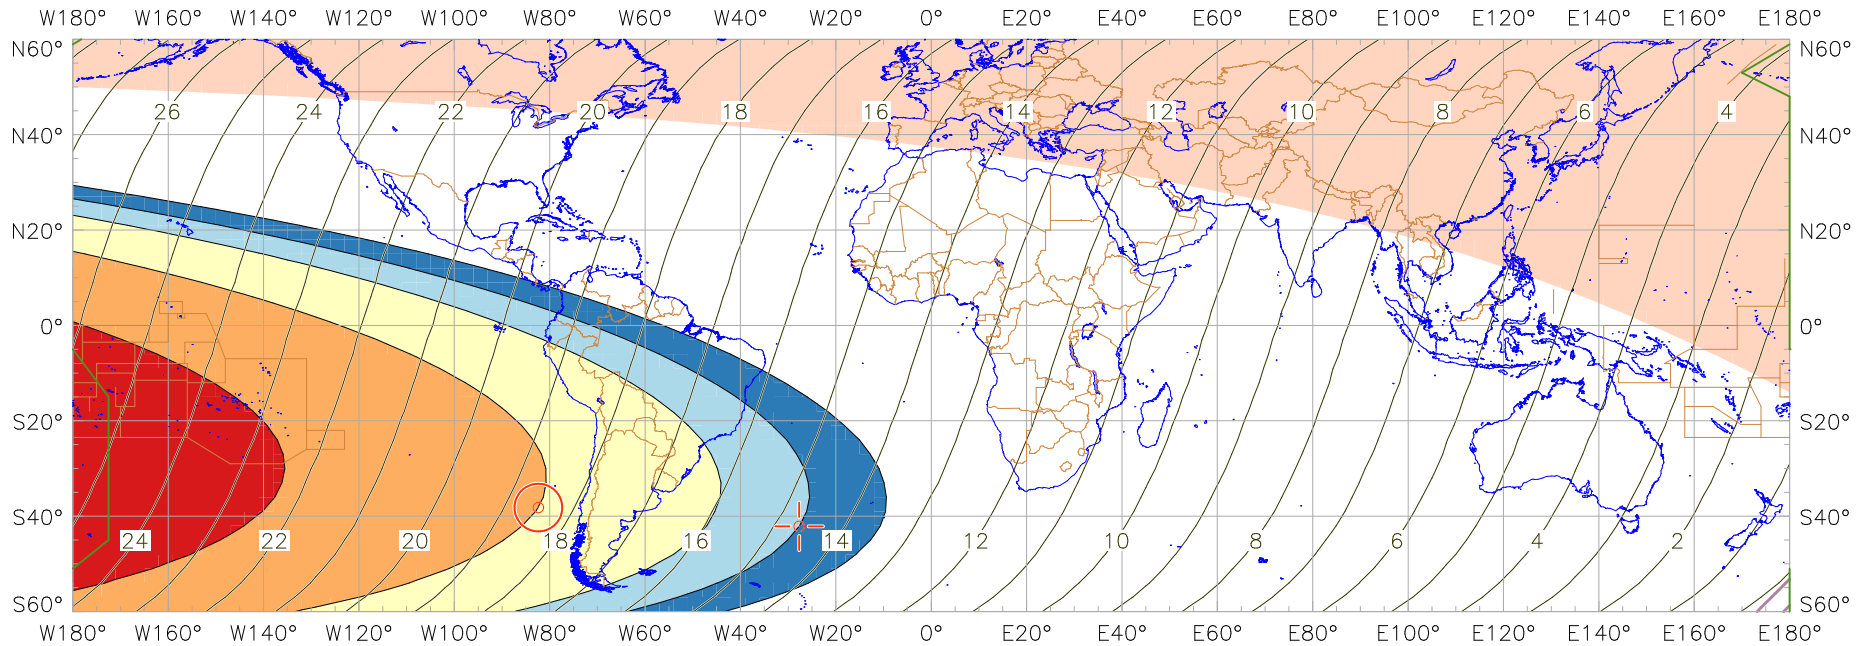

### Visibility of the New Crescent Moon for 2012 July 19 (Ramadan 1433 AH)

New Moon occurred at 2012 July 19 at 04:24 UT  
 Age of the Moon at first visibility with the naked eye = 18.51 hours

Age of the Moon in hours at the "Best time" ——— 20 ———  
 Age of the Moon at first visibility with a telescope = 14.64 hours

#### New Crescent Moon Visibility Key – Colour Coding of Shaded Areas

- |   |  |   |   |
|---|--|---|---|
|  | A – Easily visible to the naked eye                          |  | D – Will need optical aid to find the crescent moon     |
|  | B – Visible to the naked eye under perfect conditions        |  | E – Not visible with a conventional telescope           |
|  | C – May need optical aid to find the crescent moon initially |  | F – Not visible – below the Danjon limit                |
|  | Moon sets before the Sun                                     |  | Moon prior to conjunction (new moon)                    |
|  | Predicted location of first visibility with the naked eye    |  | Predicted location of first visibility with a telescope |