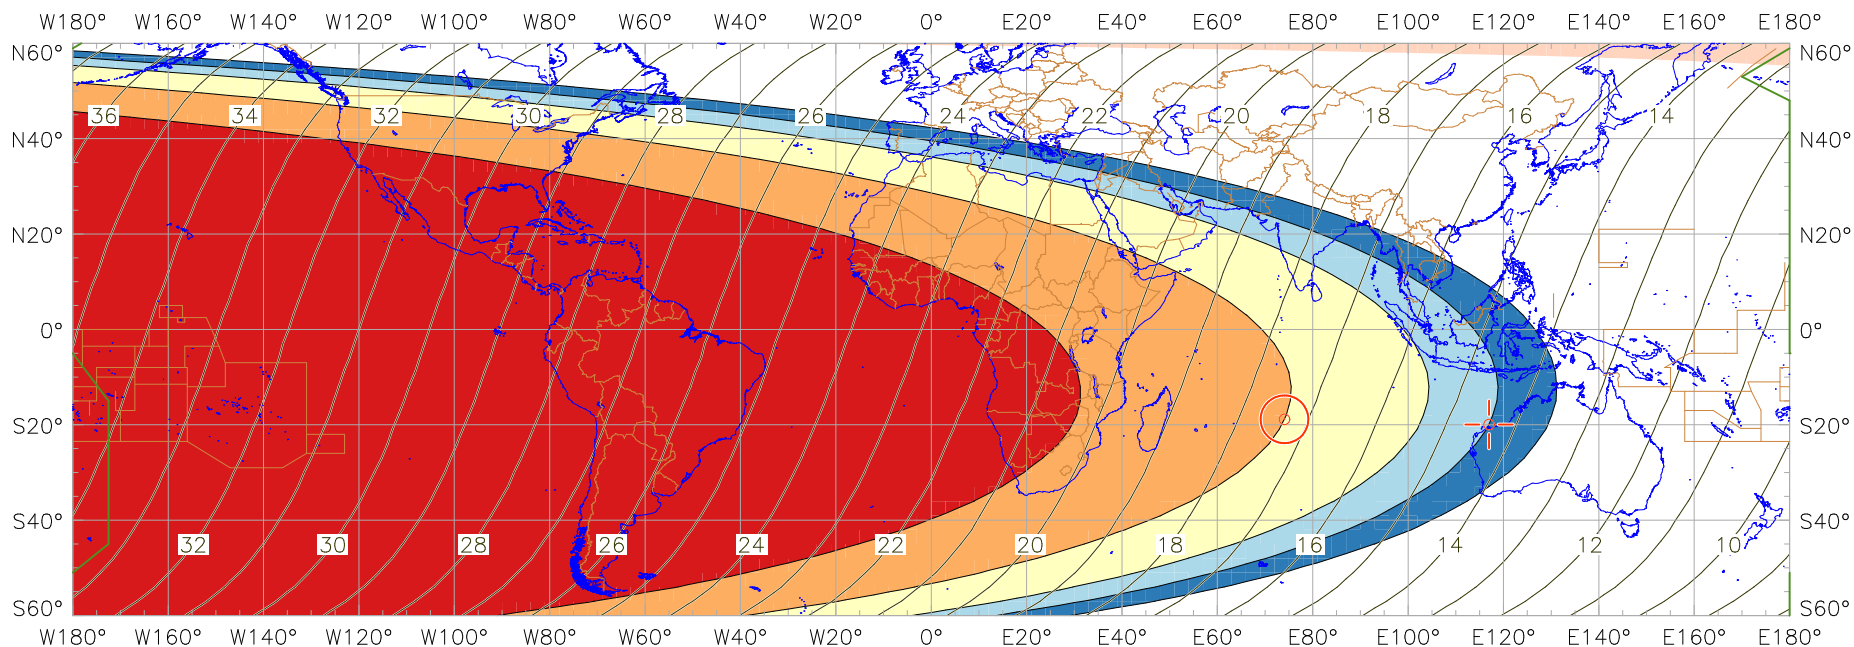

Visibility of the New Crescent Moon for 2010 July 12 (Sha'ban 1431 AH)

New Moon occurred at 2010 July 11 at 19:40 UT
 Age of the Moon at first visibility with the naked eye = 17.33 hours

Age of the Moon in hours at the "Best time" ——— 20 ———
 Age of the Moon at first visibility with a telescope = 14.38 hours

New Crescent Moon Visibility Key – Colour Coding of Shaded Areas

- | | | | |
|---|--|---|---|
|  | A – Easily visible to the naked eye |  | D – Will need optical aid to find the crescent moon |
|  | B – Visible to the naked eye under perfect conditions |  | E – Not visible with a conventional telescope |
|  | C – May need optical aid to find the crescent moon initially |  | F – Not visible – below the Danjon limit |
|  | Moon sets before the Sun |  | Moon prior to conjunction (new moon) |
|  | Predicted location of first visibility with the naked eye |  | Predicted location of first visibility with a telescope |