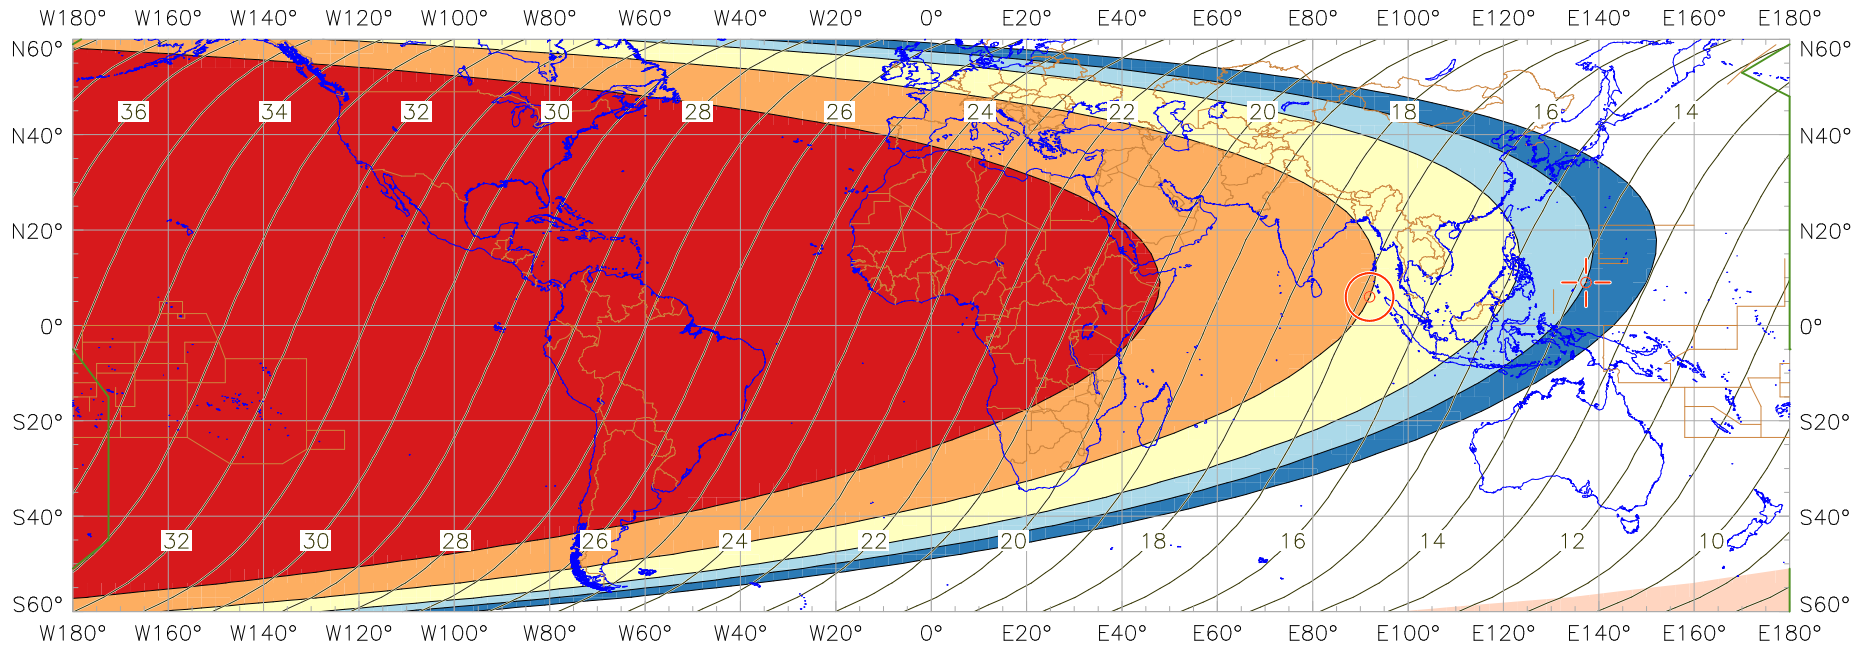

Visibility of the New Crescent Moon for 2009 June 23 (Rajab 1430 AH)

New Moon occurred at 2009 June 22 at 19:35 UT
 Age of the Moon at first visibility with the naked eye = 16.86 hours

Age of the Moon in hours at the "Best time" ——— 20 ———
 Age of the Moon at first visibility with a telescope = 13.87 hours

New Crescent Moon Visibility Key – Colour Coding of Shaded Areas

- | | |
|--|---|
|  A – Easily visible to the naked eye |  D – Will need optical aid to find the crescent moon |
|  B – Visible to the naked eye under perfect conditions |  E – Not visible with a conventional telescope |
|  C – May need optical aid to find the crescent moon initially |  F – Not visible – below the Danjon limit |
|  Moon sets before the Sun |  Moon prior to conjunction (new moon) |
|  Predicted location of first visibility with the naked eye |  Predicted location of first visibility with a telescope |