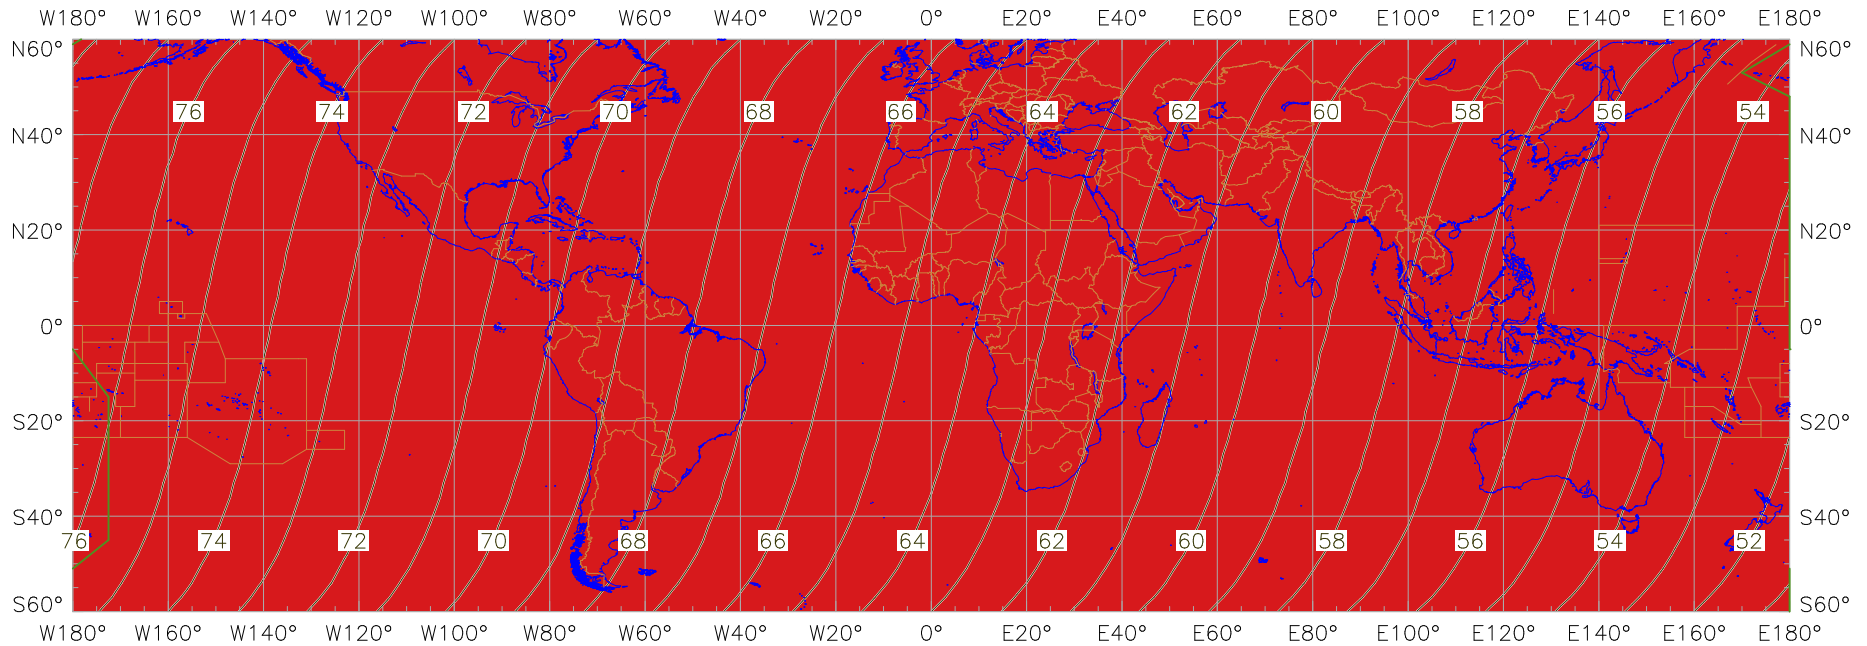

### Visibility of the New Crescent Moon for 2009 July 24 (Sha'ban 1430 AH)

New Moon occurred at 2009 July 22 at 02:35 UT

Age of the Moon in hours at the "Best time" ———20———

#### New Crescent Moon Visibility Key – Colour Coding of Shaded Areas

- |   |  |   |   |
|---|--|---|---|
|  | A – Easily visible to the naked eye                          |  | D – Will need optical aid to find the crescent moon     |
|  | B – Visible to the naked eye under perfect conditions        |  | E – Not visible with a conventional telescope           |
|  | C – May need optical aid to find the crescent moon initially |  | F – Not visible – below the Danjon limit                |
|  | Moon sets before the Sun                                     |  | Moon prior to conjunction (new moon)                    |
|  | Predicted location of first visibility with the naked eye    |  | Predicted location of first visibility with a telescope |