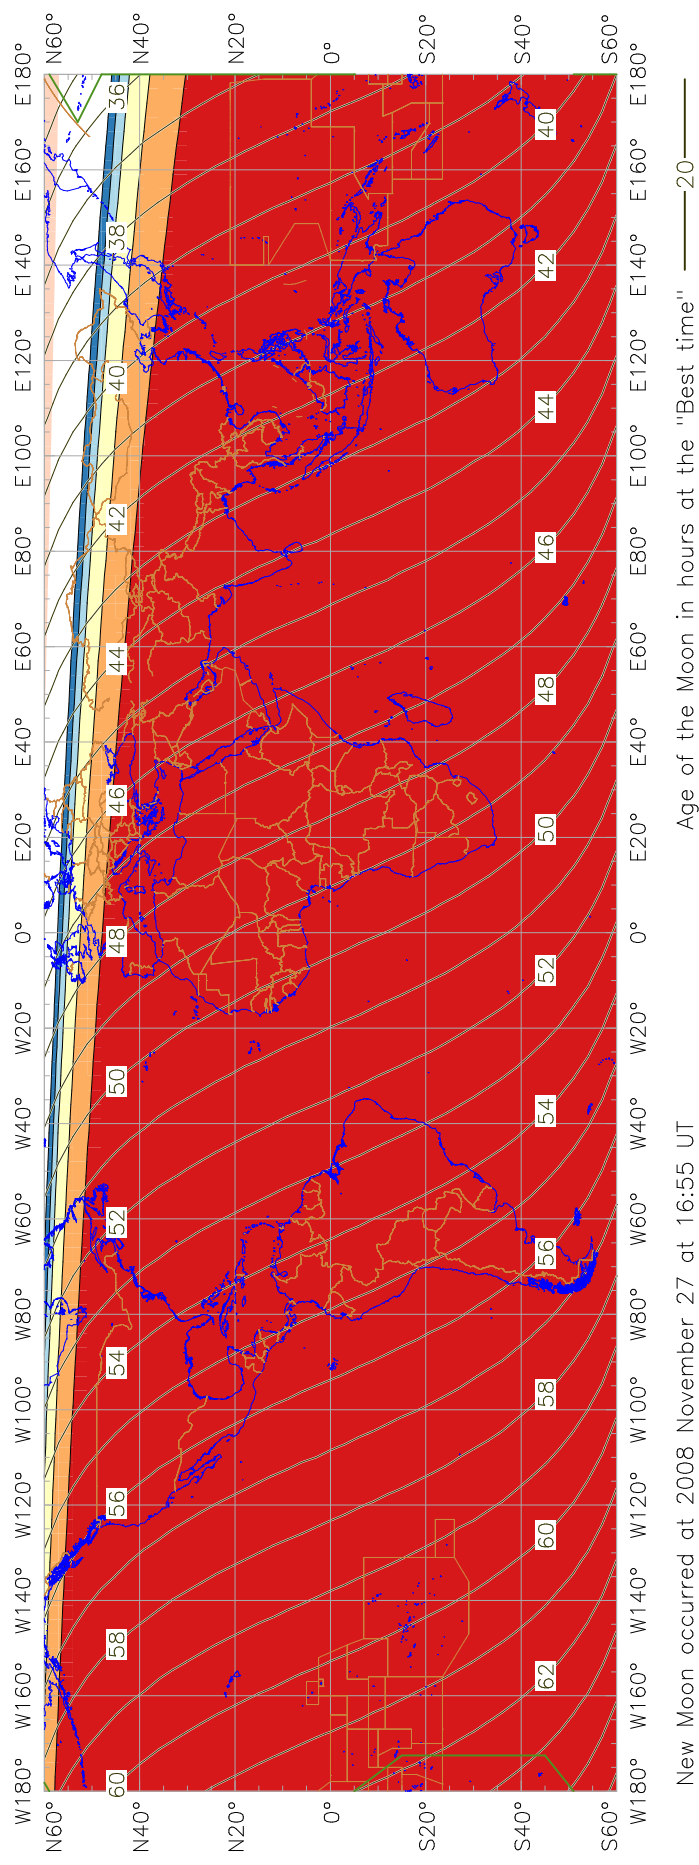

Visibility of the New Crescent Moon for 2008 November 29 (Dhu al-Hijja 1429 AH)

New Moon occurred at 2008 November 27 at 16:55 UT

Age of the Moon in hours at the "Best time" — 20 —

New Crescent Moon Visibility Key – Colour Coding of Areas

- A – Easily visible to the naked eye
- B – Visible to the naked eye under perfect conditions
- C – May need optical aid to find the crescent moon initially
- Moon sets before the Sun
- Predicted location of first visibility with the naked eye
- D – Will need optical aid to find the crescent moon
- E – Not visible with a telescope
- F – Not visible – below the Danjon limit
- Moon prior to conjunction (new moon)
- + Predicted location of first visibility with a telescope