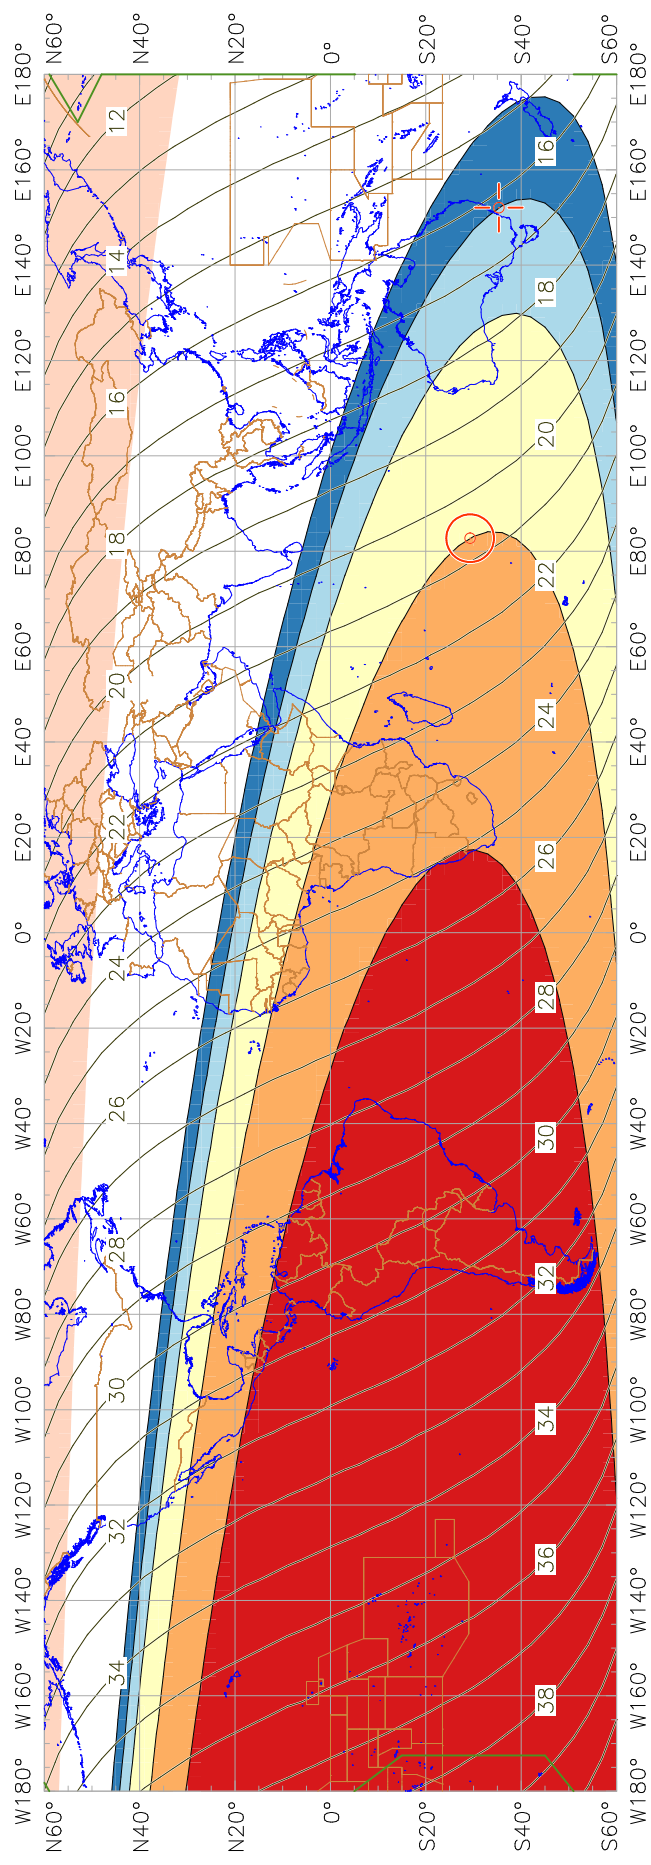

Visibility of the New Crescent Moon for 2008 November 28 (Dhu al-Hijja 1429 AH)

New Moon occurred at 2008 November 27 at 16:55 UT
 Age of the Moon at first visibility with the naked eye = 20.65 hours
 Age of the Moon at first visibility with a telescope = 16.22 hours

New Crescent Moon Visibility Key – Colour Coding of Areas

- A – Easily visible to the naked eye
- B – Visible to the naked eye under perfect conditions
- C – May need optical aid to find the crescent moon initially
- Moon sets before the Sun
- Predicted location of first visibility with the naked eye
- D – Will need optical aid to find the crescent moon
- E – Not visible with a telescope
- F – Not visible – below the Danjon limit
- Moon prior to conjunction (new moon)
- + Predicted location of first visibility with a telescope