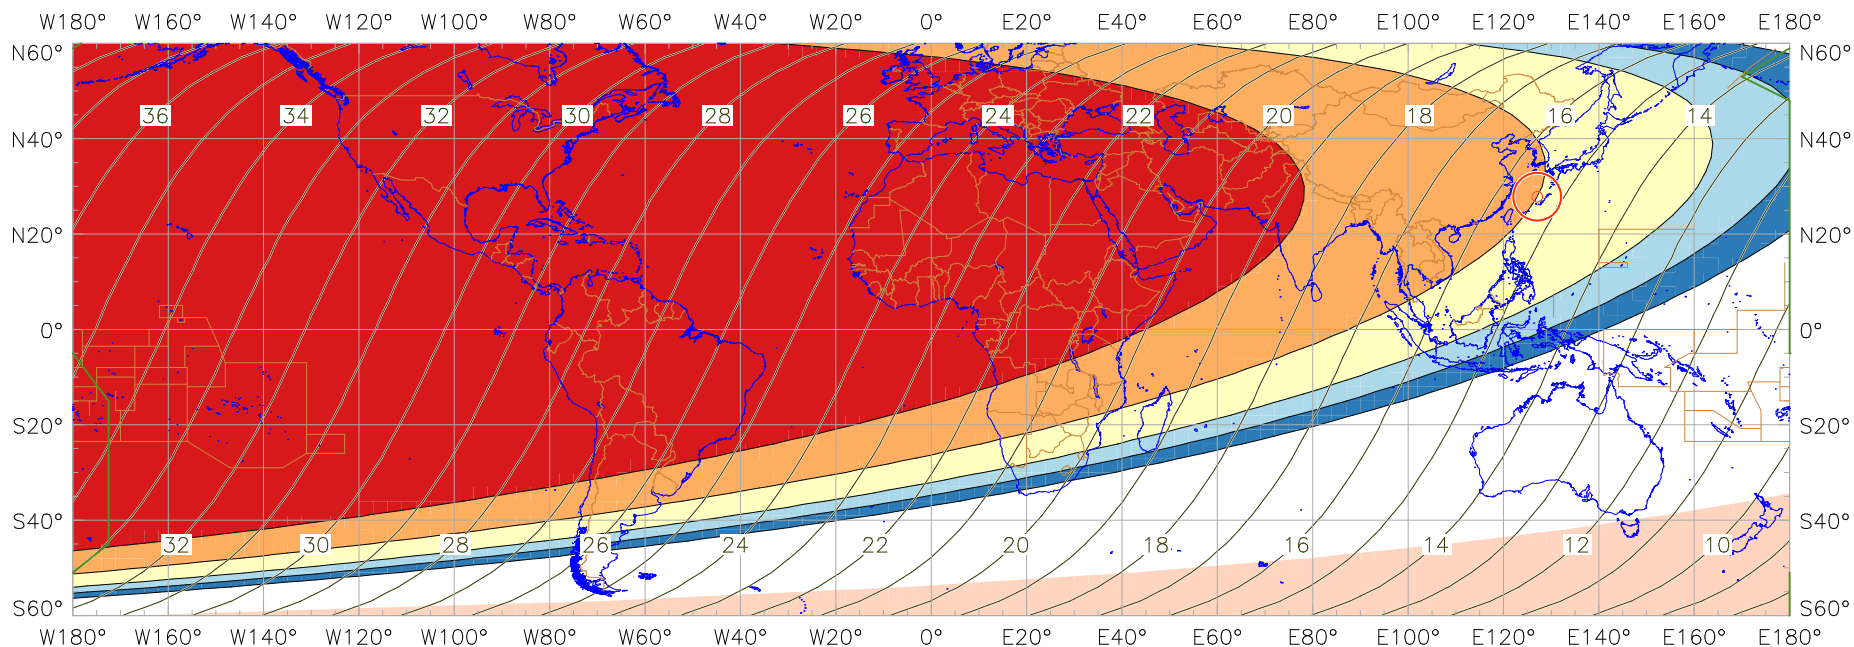

Visibility of the New Crescent Moon for 2008 June 4 (Jumada al-Ahira 1429 AH)

New Moon occurred at 2008 June 3 at 19:23 UT

Age of the Moon in hours at the "Best time" ——— 20 ———

Age of the Moon at first visibility with the naked eye = 15.38 hours

New Crescent Moon Visibility Key – Colour Coding of Shaded Areas

- | | | | |
|---|--|---|---|
|  | A – Easily visible to the naked eye |  | D – Will need optical aid to find the crescent moon |
|  | B – Visible to the naked eye under perfect conditions |  | E – Not visible with a conventional telescope |
|  | C – May need optical aid to find the crescent moon initially |  | F – Not visible – below the Danjon limit |
|  | Moon sets before the Sun |  | Moon prior to conjunction (new moon) |
|  | Predicted location of first visibility with the naked eye |  | Predicted location of first visibility with a telescope |