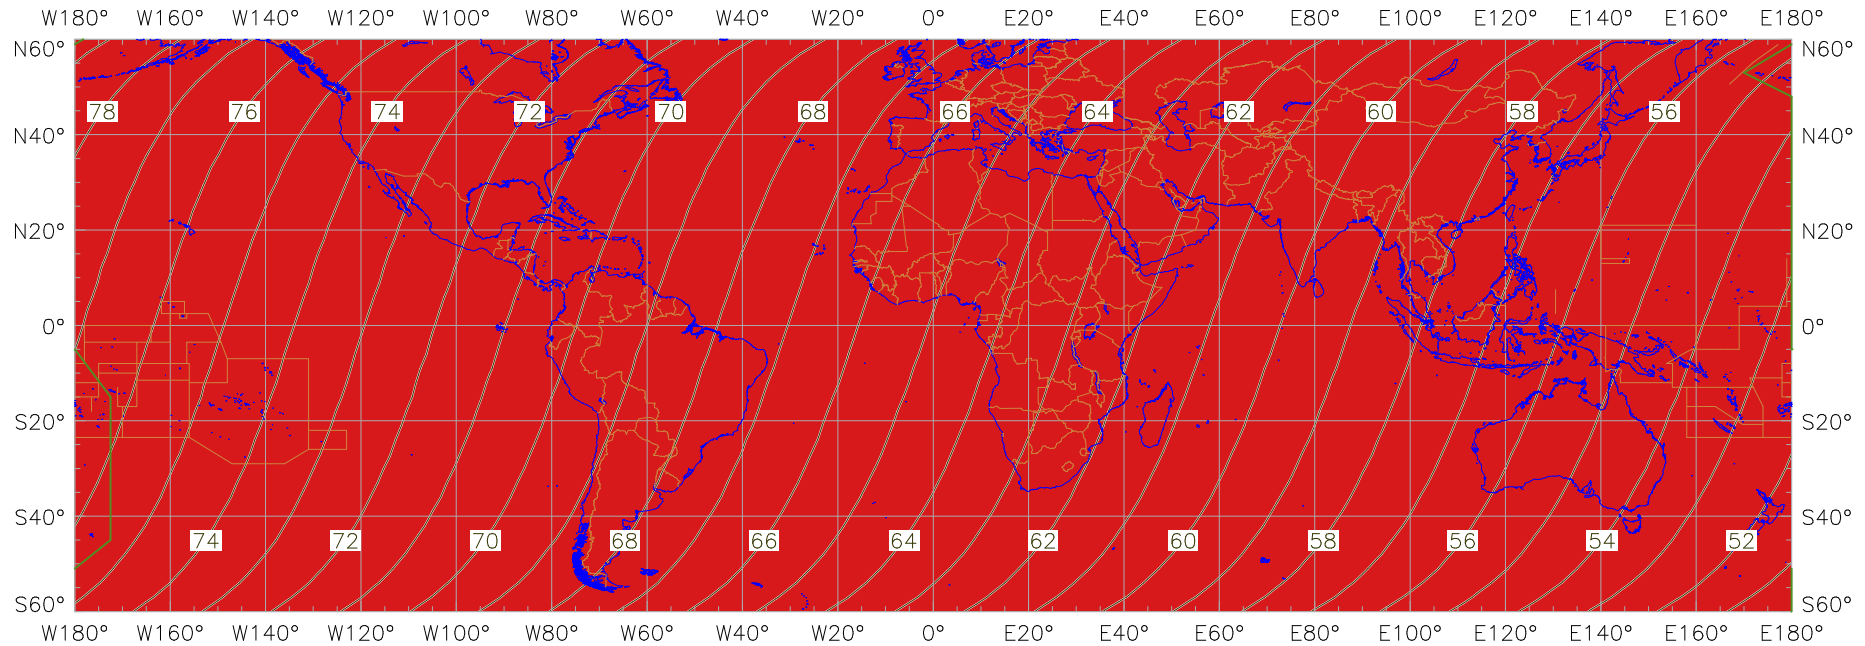

### Visibility of the New Crescent Moon for 2008 July 5 (Rajab 1429 AH)

New Moon occurred at 2008 July 3 at 02:19 UT

Age of the Moon in hours at the "Best time" ———20———

#### New Crescent Moon Visibility Key – Colour Coding of Shaded Areas

- |   |  |   |   |
|---|--|---|---|
|  | A – Easily visible to the naked eye                          |  | D – Will need optical aid to find the crescent moon     |
|  | B – Visible to the naked eye under perfect conditions        |  | E – Not visible with a conventional telescope           |
|  | C – May need optical aid to find the crescent moon initially |  | F – Not visible – below the Danjon limit                |
|  | Moon sets before the Sun                                     |  | Moon prior to conjunction (new moon)                    |
|  | Predicted location of first visibility with the naked eye    |  | Predicted location of first visibility with a telescope |