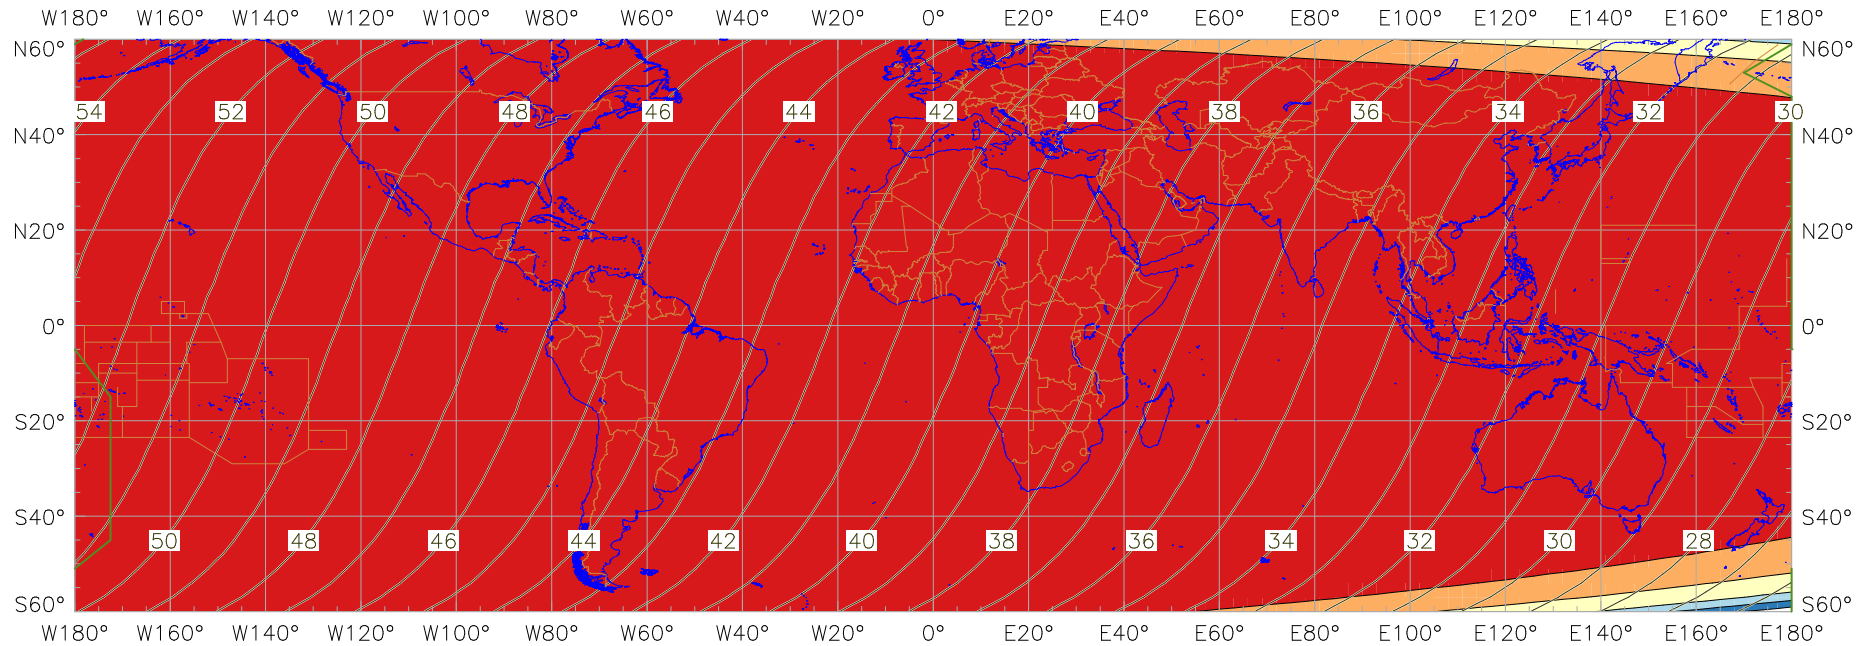

### Visibility of the New Crescent Moon for 2008 July 4 (Rajab 1429 AH)

New Moon occurred at 2008 July 3 at 02:19 UT

Age of the Moon in hours at the "Best time" ——— 20 ———

#### New Crescent Moon Visibility Key – Colour Coding of Shaded Areas

- |  |   |
|--|---|
|  A – Easily visible to the naked eye                          |  D – Will need optical aid to find the crescent moon     |
|  B – Visible to the naked eye under perfect conditions        |  E – Not visible with a conventional telescope           |
|  C – May need optical aid to find the crescent moon initially |  F – Not visible – below the Danjon limit                |
|  Moon sets before the Sun                                     |  Moon prior to conjunction (new moon)                    |
|  Predicted location of first visibility with the naked eye    |  Predicted location of first visibility with a telescope |