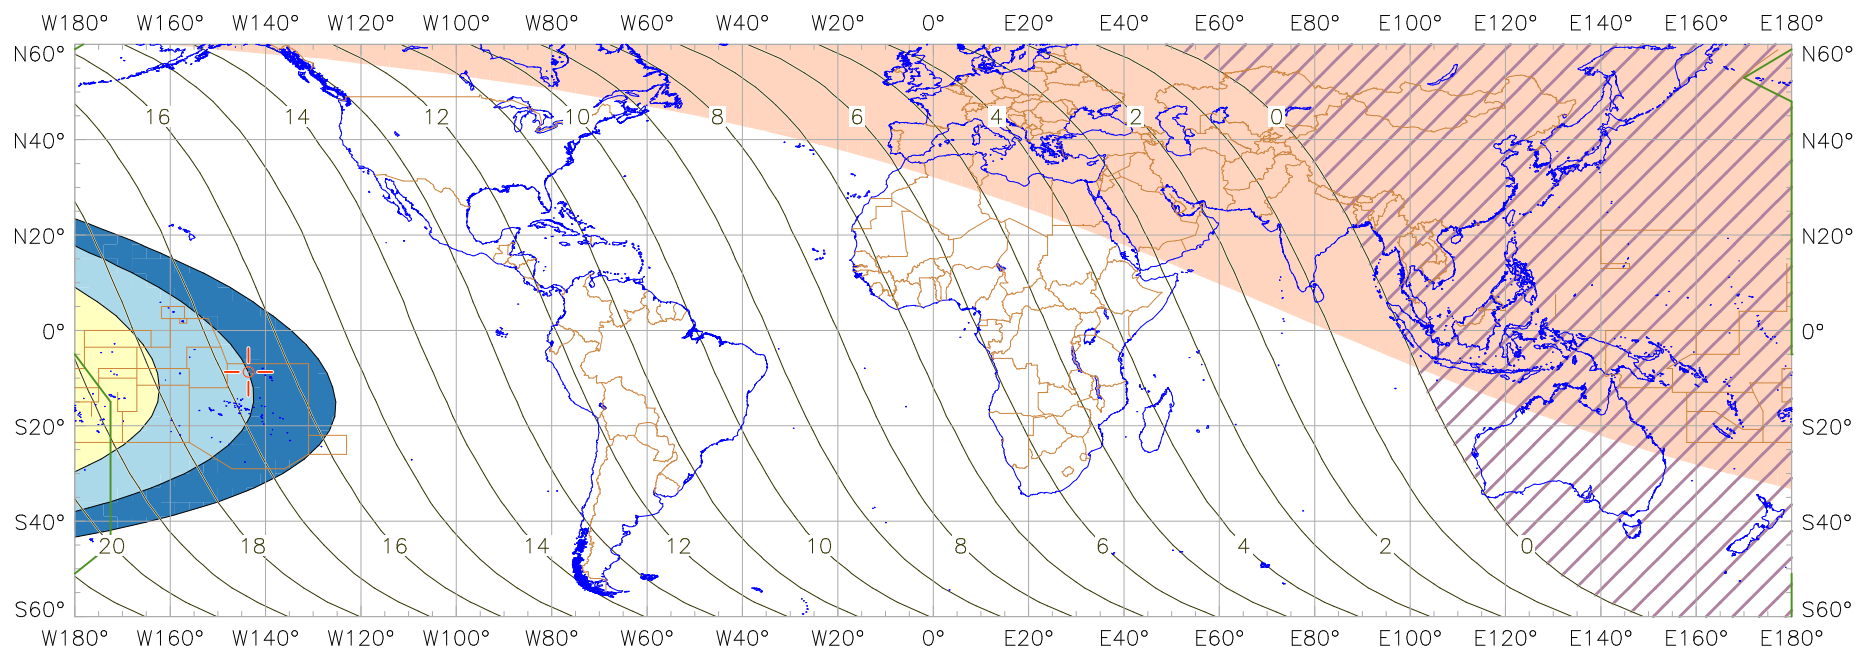

Visibility of the New Crescent Moon for 2008 January 8 (Muharram 1429 AH)

New Moon occurred at 2008 January 8 at 11:37 UT

Age of the Moon in hours at the "Best time" ——— 20 ———
 Age of the Moon at first visibility with a telescope = 16.61 hours

New Crescent Moon Visibility Key – Colour Coding of Shaded Areas

- | | |
|--|---|
| <ul style="list-style-type: none"> A – Easily visible to the naked eye B – Visible to the naked eye under perfect conditions C – May need optical aid to find the crescent moon initially Moon sets before the Sun Predicted location of first visibility with the naked eye | <ul style="list-style-type: none"> D – Will need optical aid to find the crescent moon E – Not visible with a conventional telescope F – Not visible – below the Danjon limit Moon prior to conjunction (new moon) <div style="position: absolute; top: 50%; left: 50%; transform: translate(-50%, -50%); width: 2px; height: 2px; background-color: red;"></div> Predicted location of first visibility with a telescope |
|--|---|