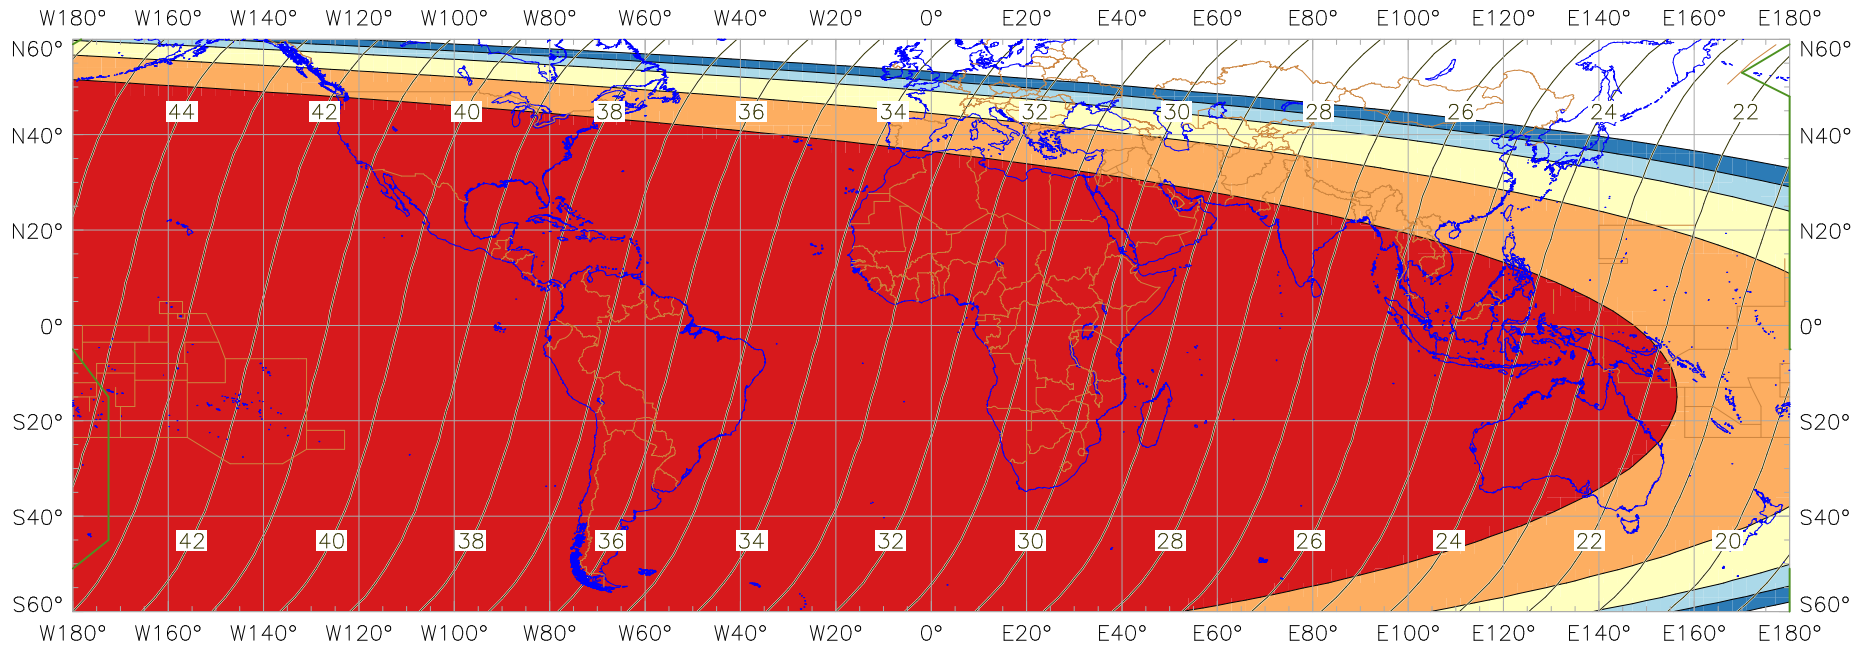

### Visibility of the New Crescent Moon for 2008 August 2 (Sha'ban 1429 AH)

New Moon occurred at 2008 August 1 at 10:13 UT

Age of the Moon in hours at the "Best time" ——— 20 ———

#### New Crescent Moon Visibility Key – Colour Coding of Shaded Areas

- |   |  |   |   |
|---|--|---|---|
|  | A – Easily visible to the naked eye                          |  | D – Will need optical aid to find the crescent moon     |
|  | B – Visible to the naked eye under perfect conditions        |  | E – Not visible with a conventional telescope           |
|  | C – May need optical aid to find the crescent moon initially |  | F – Not visible – below the Danjon limit                |
|  | Moon sets before the Sun                                     |  | Moon prior to conjunction (new moon)                    |
|  | Predicted location of first visibility with the naked eye    |  | Predicted location of first visibility with a telescope |