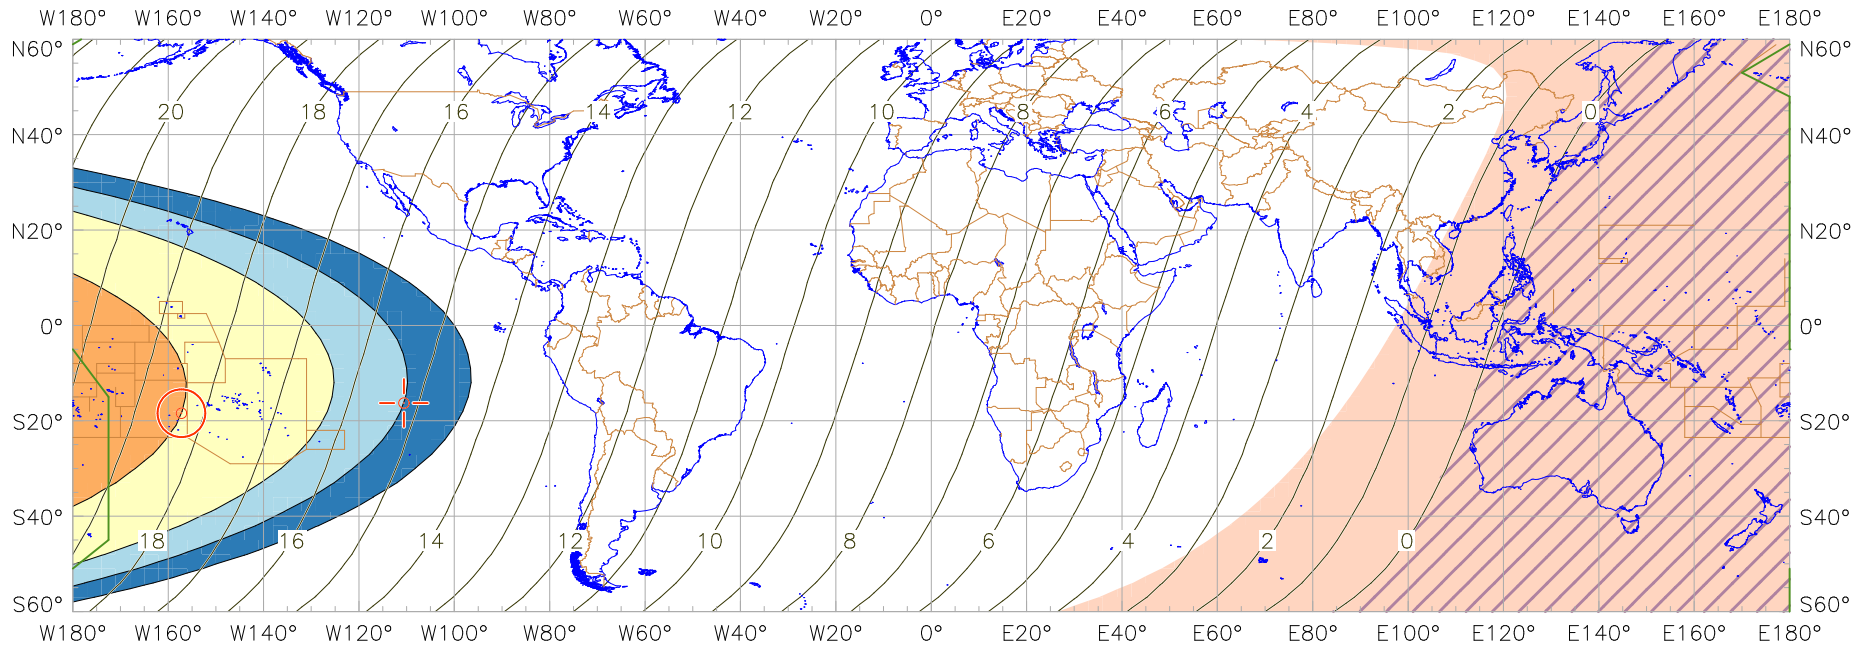

### Visibility of the New Crescent Moon for 2008 August 1 (Sha'ban 1429 AH)

New Moon occurred at 2008 August 1 at 10:13 UT

Age of the Moon at first visibility with the naked eye = 18.32 hours

Age of the Moon in hours at the "Best time" ——— 20 ———

Age of the Moon at first visibility with a telescope = 15.21 hours