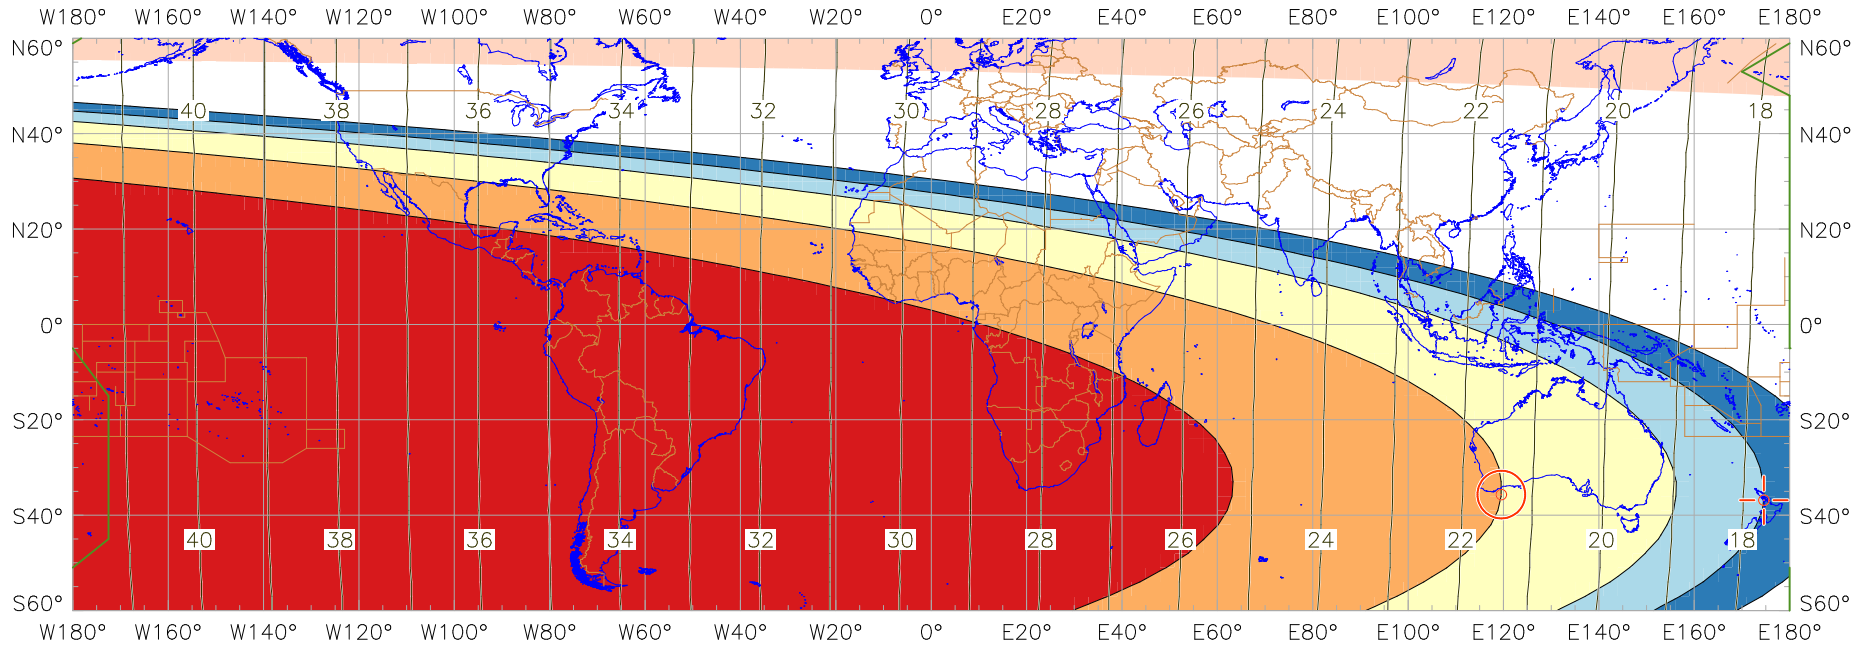

Visibility of the New Crescent Moon for 2007 September 12 (Ramadan 1428 AH)

New Moon occurred at 2007 September 11 at 12:44 UT
 Age of the Moon at first visibility with the naked eye = 21.44 hours

Age of the Moon in hours at the "Best time" ——— 20 ———
 Age of the Moon at first visibility with a telescope = 17.70 hours

New Crescent Moon Visibility Key – Colour Coding of Shaded Areas

- | | | | |
|---|--|---|---|
|  | A – Easily visible to the naked eye |  | D – Will need optical aid to find the crescent moon |
|  | B – Visible to the naked eye under perfect conditions |  | E – Not visible with a conventional telescope |
|  | C – May need optical aid to find the crescent moon initially |  | F – Not visible – below the Danjon limit |
|  | Moon sets before the Sun |  | Moon prior to conjunction (new moon) |
|  | Predicted location of first visibility with the naked eye |  | Predicted location of first visibility with a telescope |