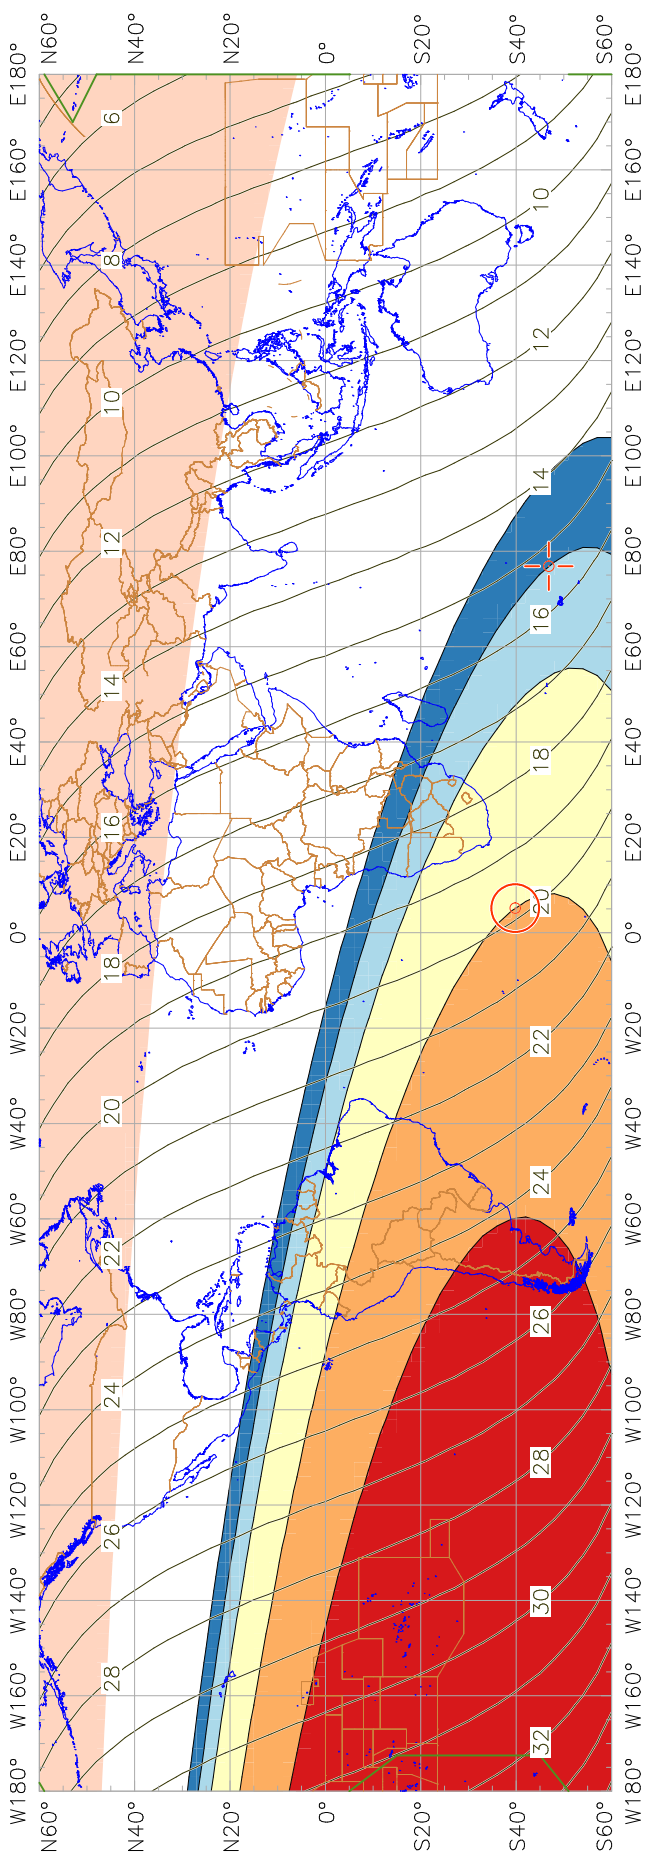

# Visibility of the New Crescent Moon for 2007 November 10 (Dhu al-Qa'da 1428 AH)

New Moon occurred at 2007 November 9 at 23:03 UT

Age of the Moon at first visibility with the naked eye = 19.82 hours

Age of the Moon in hours at the "Best time" = 20

Age of the Moon at first visibility with a telescope = 15.32 hours

## New Crescent Moon Visibility Key – Colour Coding of Areas

- A – Easily visible to the naked eye
- B – Visible to the naked eye under perfect conditions
- C – May need optical aid to find the crescent moon initially
- Moon sets before the Sun
- Predicted location of first visibility with the naked eye
- D – Will need optical aid to find the crescent moon
- E – Not visible with a telescope
- F – Not visible – below the Danjon limit
- Moon prior to conjunction (new moon)
- Predicted location of first visibility with a telescope