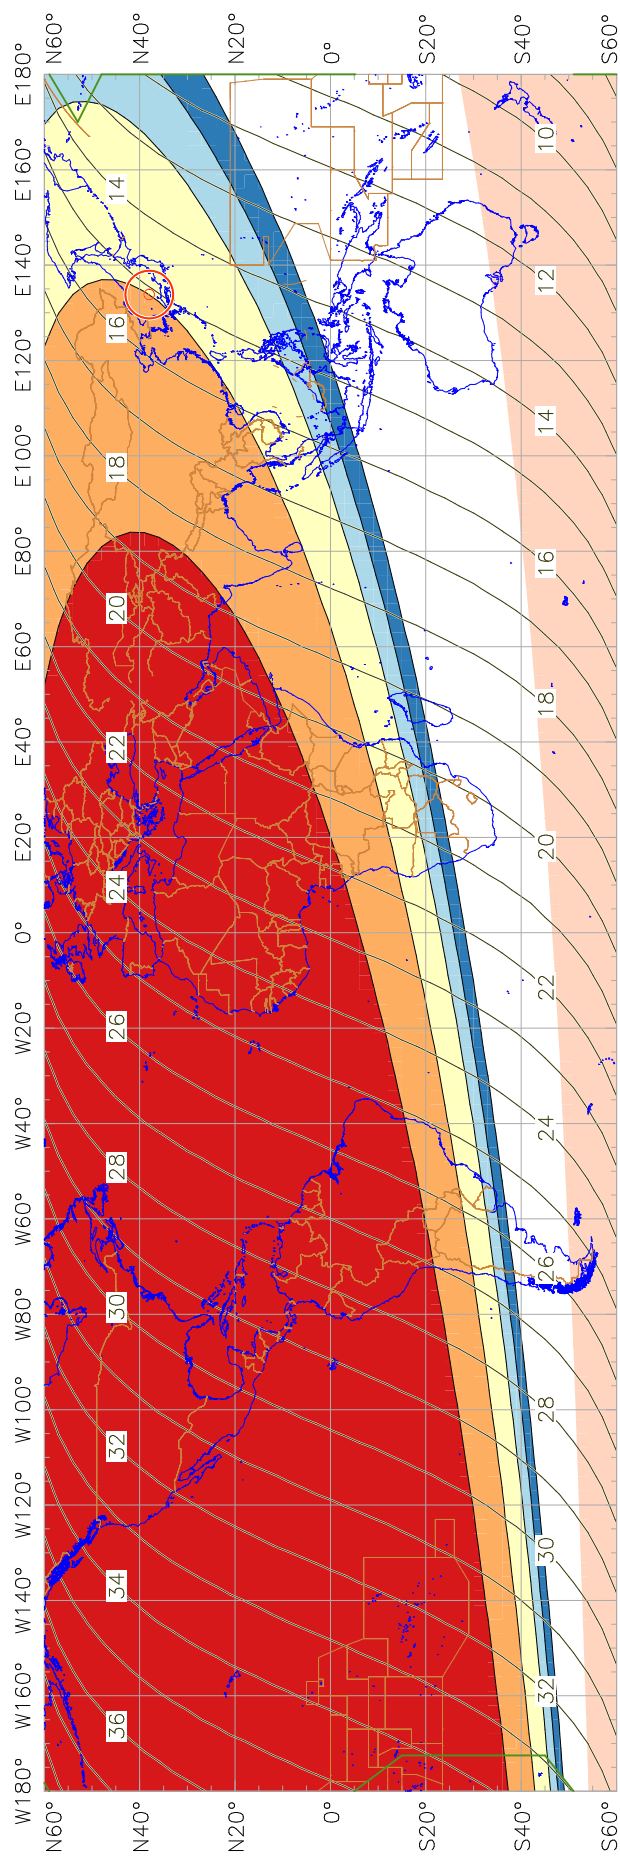

Visibility of the New Crescent Moon for 2007 May 17 (Jumada al-Ula 1428 AH)

New Moon occurred at 2007 May 16 at 19:27 UT

Age of the Moon at first visibility with the naked eye = 15.10 hours

Age of the Moon in hours at the "Best time" ————20————

New Crescent Moon Visibility Key – Colour Coding of Areas

- A – Easily visible to the naked eye
- B – Visible to the naked eye under perfect conditions
- C – May need optical aid to find the crescent moon initially
- Moon sets before the Sun
- D – Will need optical aid to find the crescent moon
- E – Not visible with a telescope
- F – Not visible – below the Danjon limit
- Moon prior to conjunction (new moon)
- Predicted location of first visibility with the naked eye
- Predicted location of first visibility with a telescope