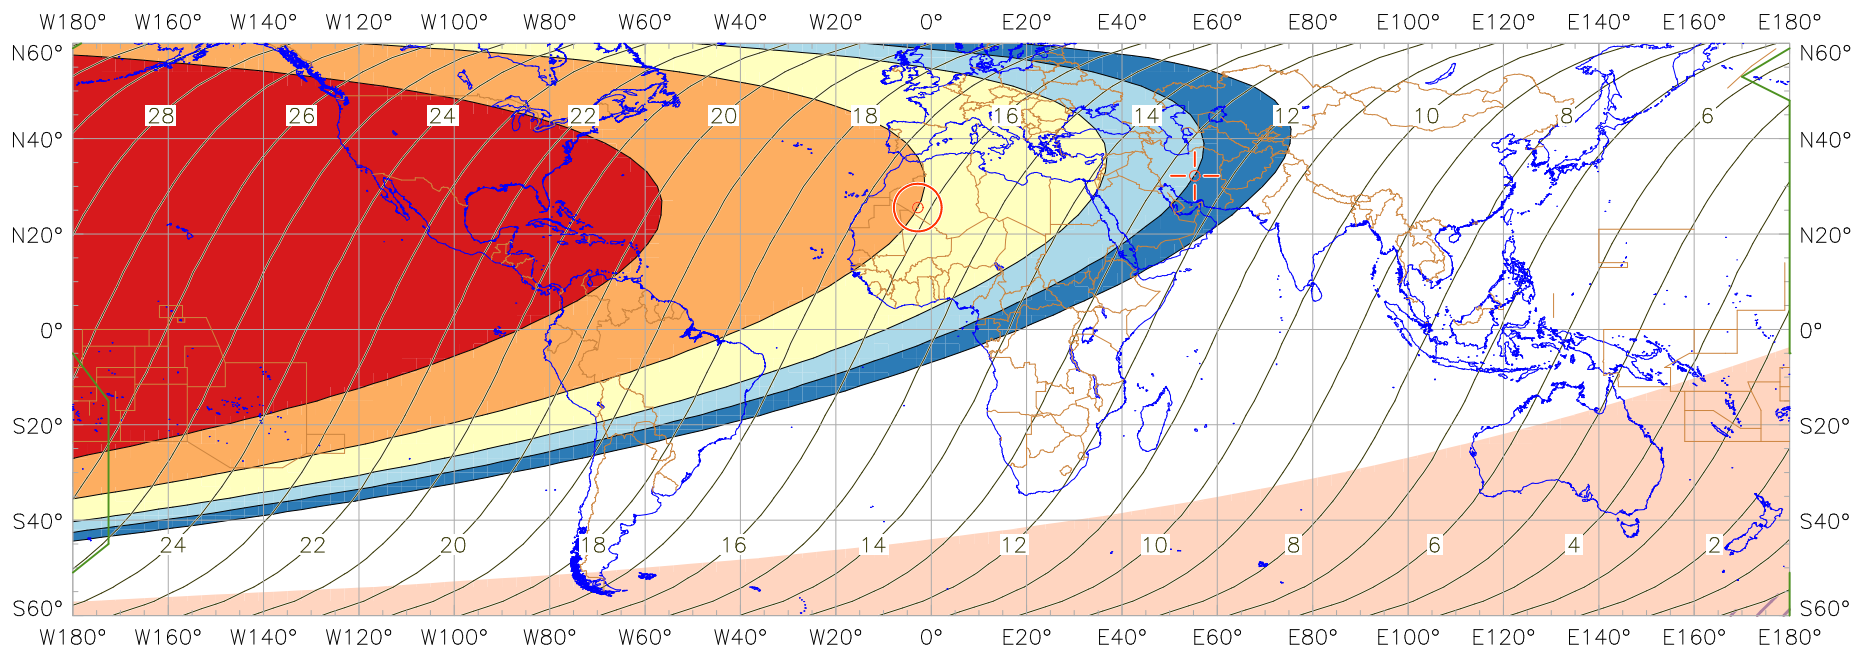

### Visibility of the New Crescent Moon for 2007 June 15 (Jumada al-Ahira 1428 AH)

New Moon occurred at 2007 June 15 at 03:13 UT

Age of the Moon at first visibility with the naked eye = 16.19 hours

Age of the Moon in hours at the "Best time" ——— 20 ———

Age of the Moon at first visibility with a telescope = 12.54 hours

#### New Crescent Moon Visibility Key – Colour Coding of Shaded Areas

- |   |  |   |   |
|---|--|---|---|
|  | A – Easily visible to the naked eye                          |  | D – Will need optical aid to find the crescent moon     |
|  | B – Visible to the naked eye under perfect conditions        |  | E – Not visible with a conventional telescope           |
|  | C – May need optical aid to find the crescent moon initially |  | F – Not visible – below the Danjon limit                |
|  | Moon sets before the Sun                                     |  | Moon prior to conjunction (new moon)                    |
|  | Predicted location of first visibility with the naked eye    |  | Predicted location of first visibility with a telescope |