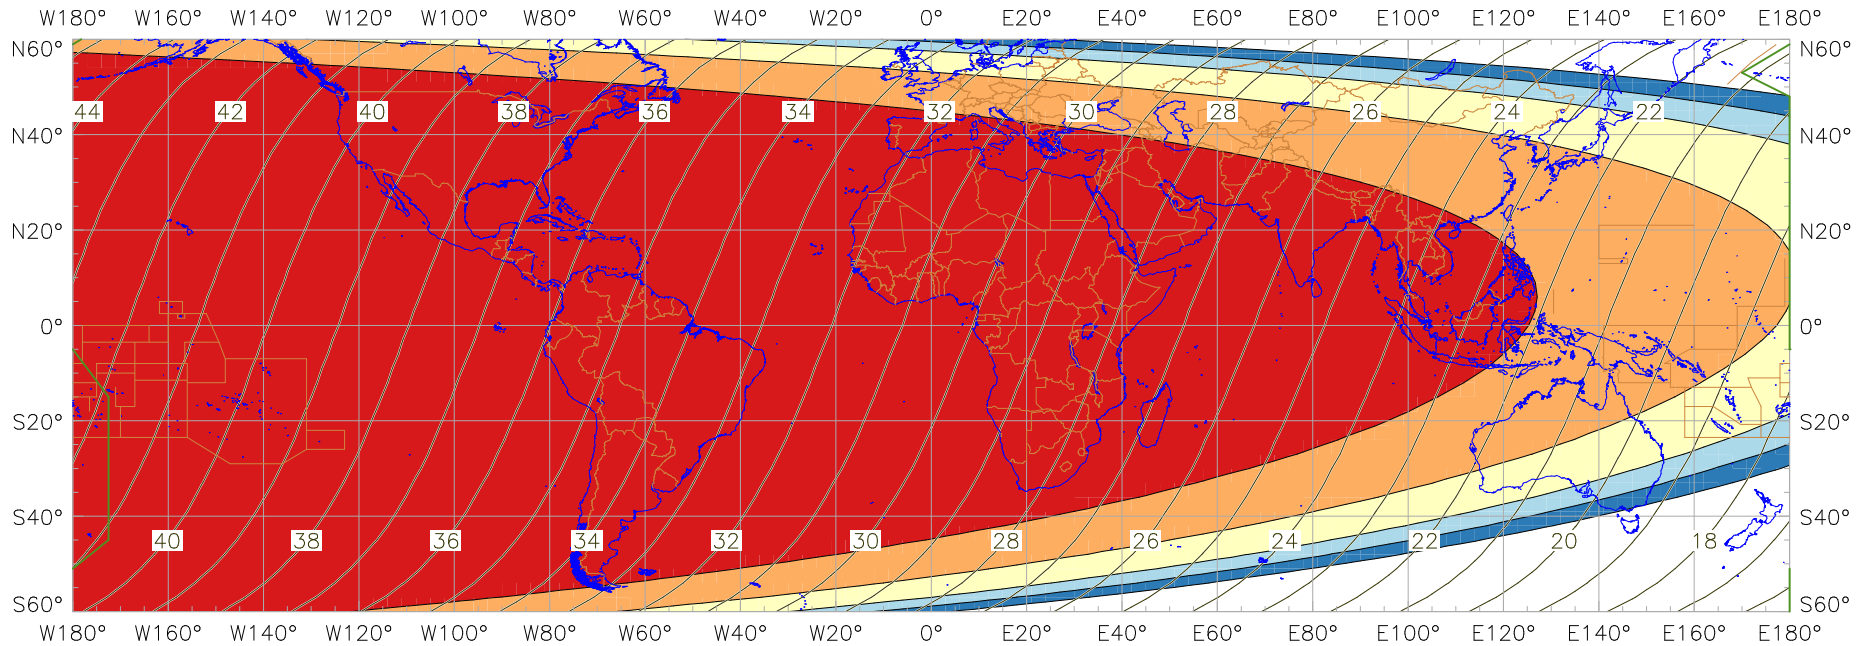

Visibility of the New Crescent Moon for 2007 July 15 (Rajab 1428 AH)

New Moon occurred at 2007 July 14 at 12:04 UT

Age of the Moon in hours at the "Best time" ——— 20 ———

New Crescent Moon Visibility Key – Colour Coding of Shaded Areas

- | | | | |
|---|--|---|---|
|  | A – Easily visible to the naked eye |  | D – Will need optical aid to find the crescent moon |
|  | B – Visible to the naked eye under perfect conditions |  | E – Not visible with a conventional telescope |
|  | C – May need optical aid to find the crescent moon initially |  | F – Not visible – below the Danjon limit |
|  | Moon sets before the Sun |  | Moon prior to conjunction (new moon) |
|  | Predicted location of first visibility with the naked eye |  | Predicted location of first visibility with a telescope |