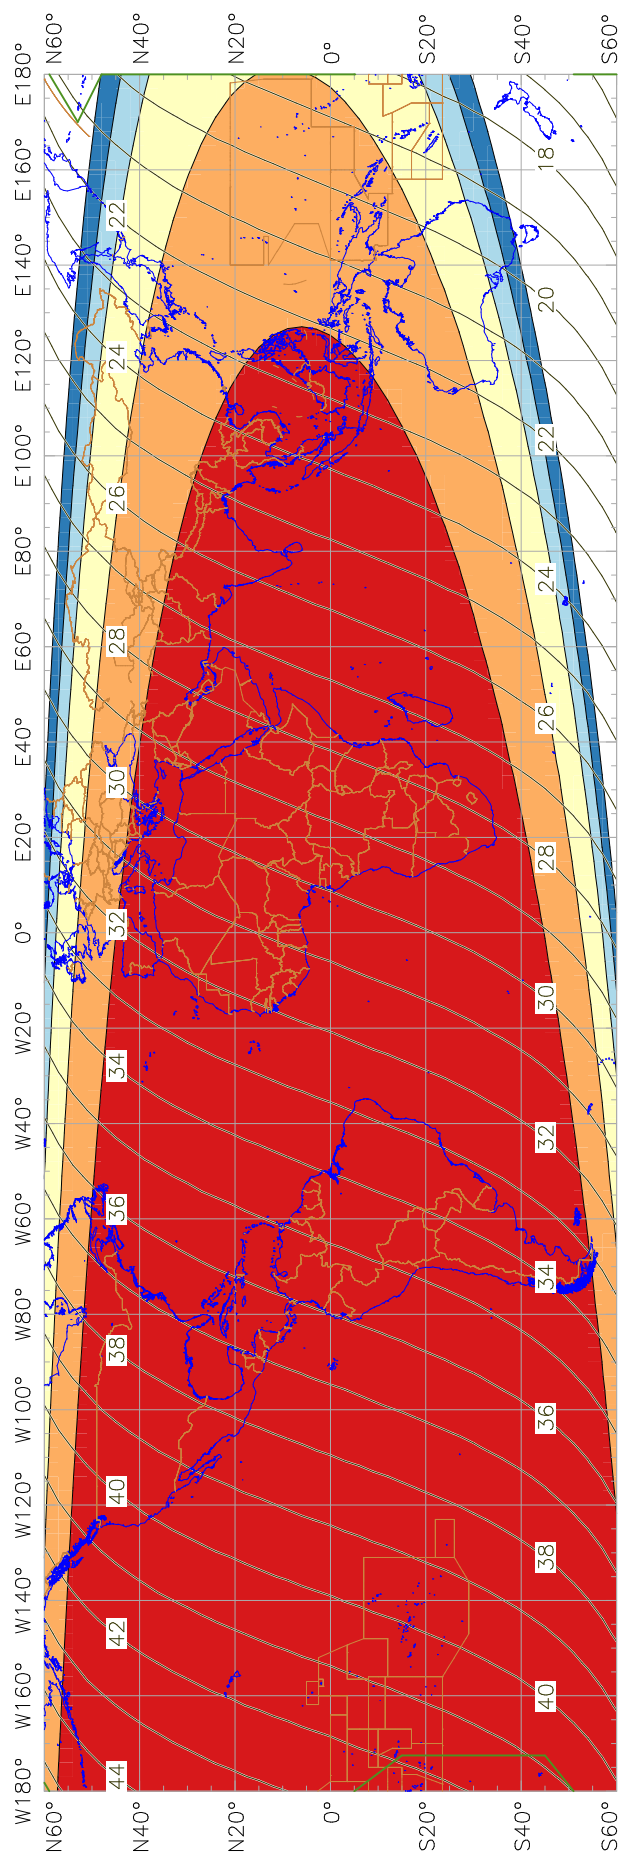

Visibility of the New Crescent Moon for 2007 July 15 (Rajab 1428 AH)

New Moon occurred at 2007 July 14 at 12:04 UT

Age of the Moon in hours at the "Best time" ————20————

New Crescent Moon Visibility Key – Colour Coding of Areas

- A – Easily visible to the naked eye
- B – Visible to the naked eye under perfect conditions
- C – May need optical aid to find the crescent moon initially
- D – Will need optical aid to find the crescent moon
- E – Not visible with a telescope
- F – Not visible – below the Danjon limit
- Moon sets before the Sun
- Predicted location of first visibility with the naked eye
- Predicted location of first visibility with a telescope