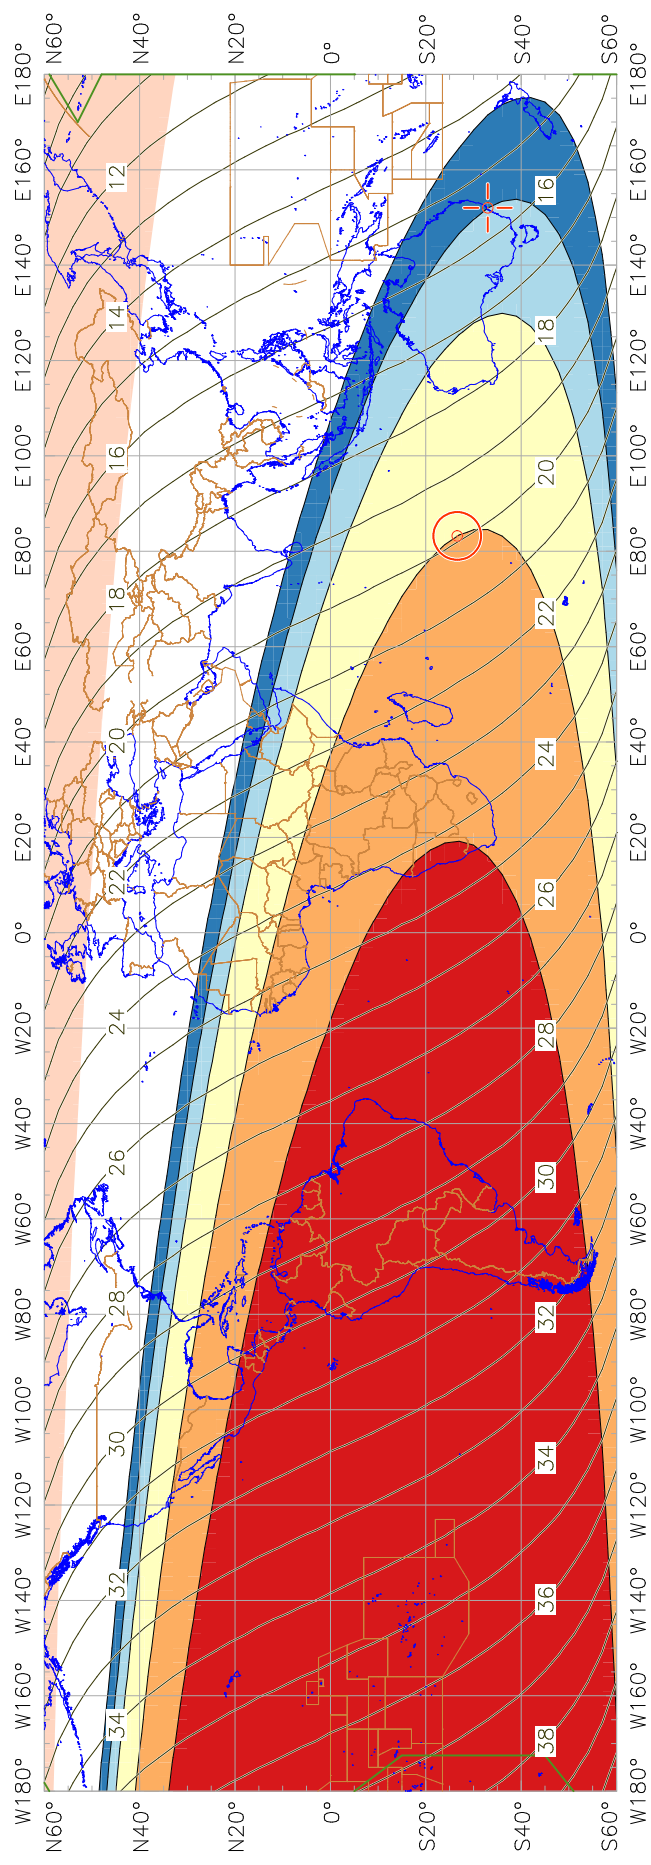

Visibility of the New Crescent Moon for 2007 December 10 (Dhu al-Hijja 1428 AH)

New Moon occurred at 2007 December 9 at 17:40 UT
 Age of the Moon at first visibility with the naked eye = 19.90 hours

Age of the Moon in hours at the "Best time" — 20 —
 Age of the Moon at first visibility with a telescope = 15.53 hours

New Crescent Moon Visibility Key – Colour Coding of Areas

- A – Easily visible to the naked eye
- B – Visible to the naked eye under perfect conditions
- C – May need optical aid to find the crescent moon initially
- Moon sets before the Sun
- Predicted location of first visibility with the naked eye
- D – Will need optical aid to find the crescent moon
- E – Not visible with a telescope
- F – Not visible – below the Danjon limit
- Moon prior to conjunction (new moon)
- + Predicted location of first visibility with a telescope