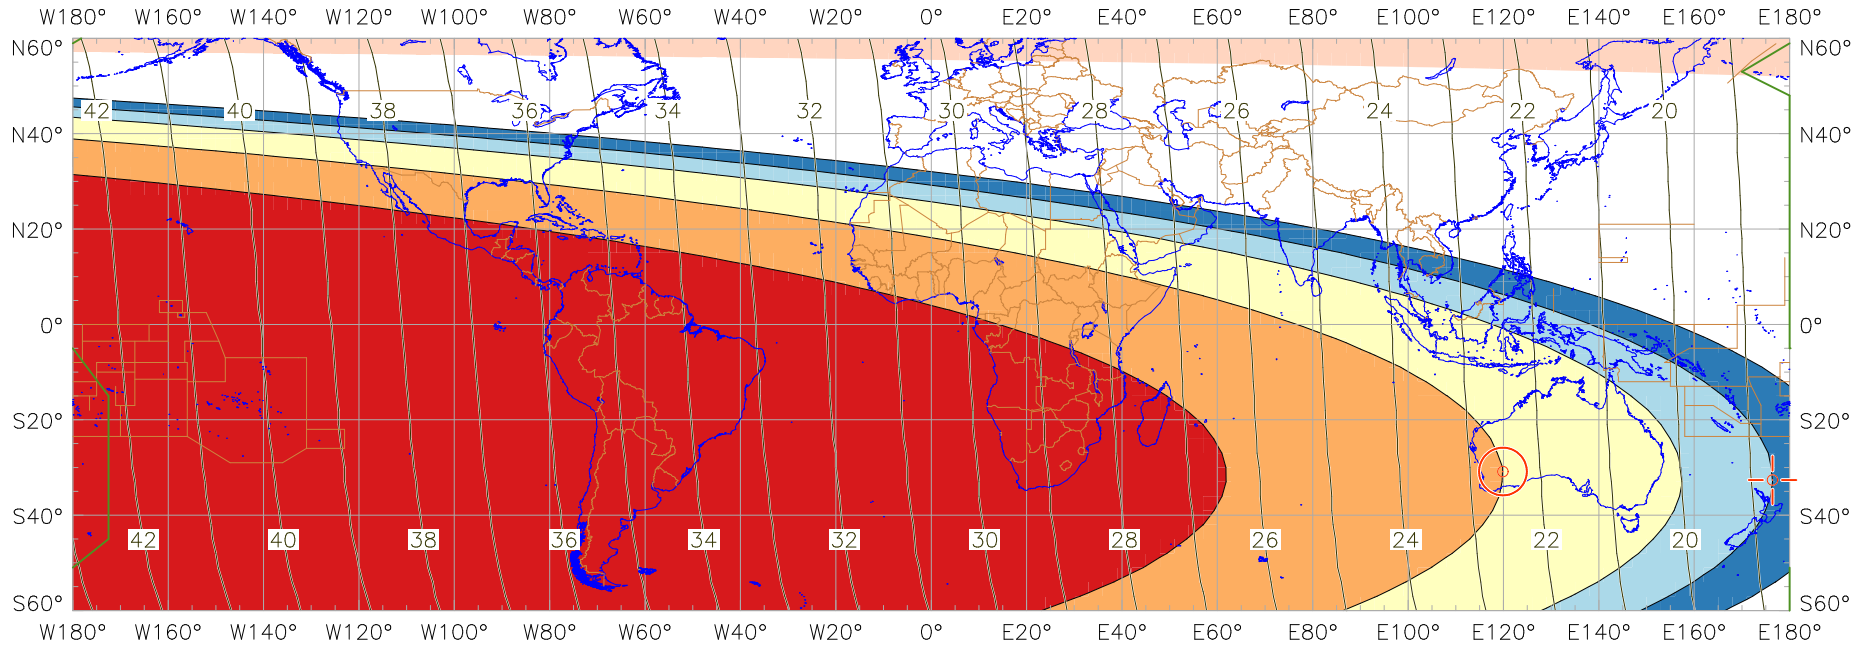

Visibility of the New Crescent Moon for 2006 September 23 (Ramadan 1427 AH)

New Moon occurred at 2006 September 22 at 11:45 UT
 Age of the Moon at first visibility with the naked eye = 22.53 hours

Age of the Moon in hours at the "Best time" ——— 20 ———
 Age of the Moon at first visibility with a telescope = 18.70 hours

New Crescent Moon Visibility Key – Colour Coding of Shaded Areas

- | | | | |
|---|--|---|---|
|  | A – Easily visible to the naked eye |  | D – Will need optical aid to find the crescent moon |
|  | B – Visible to the naked eye under perfect conditions |  | E – Not visible with a conventional telescope |
|  | C – May need optical aid to find the crescent moon initially |  | F – Not visible – below the Danjon limit |
|  | Moon sets before the Sun |  | Moon prior to conjunction (new moon) |
|  | Predicted location of first visibility with the naked eye |  | Predicted location of first visibility with a telescope |