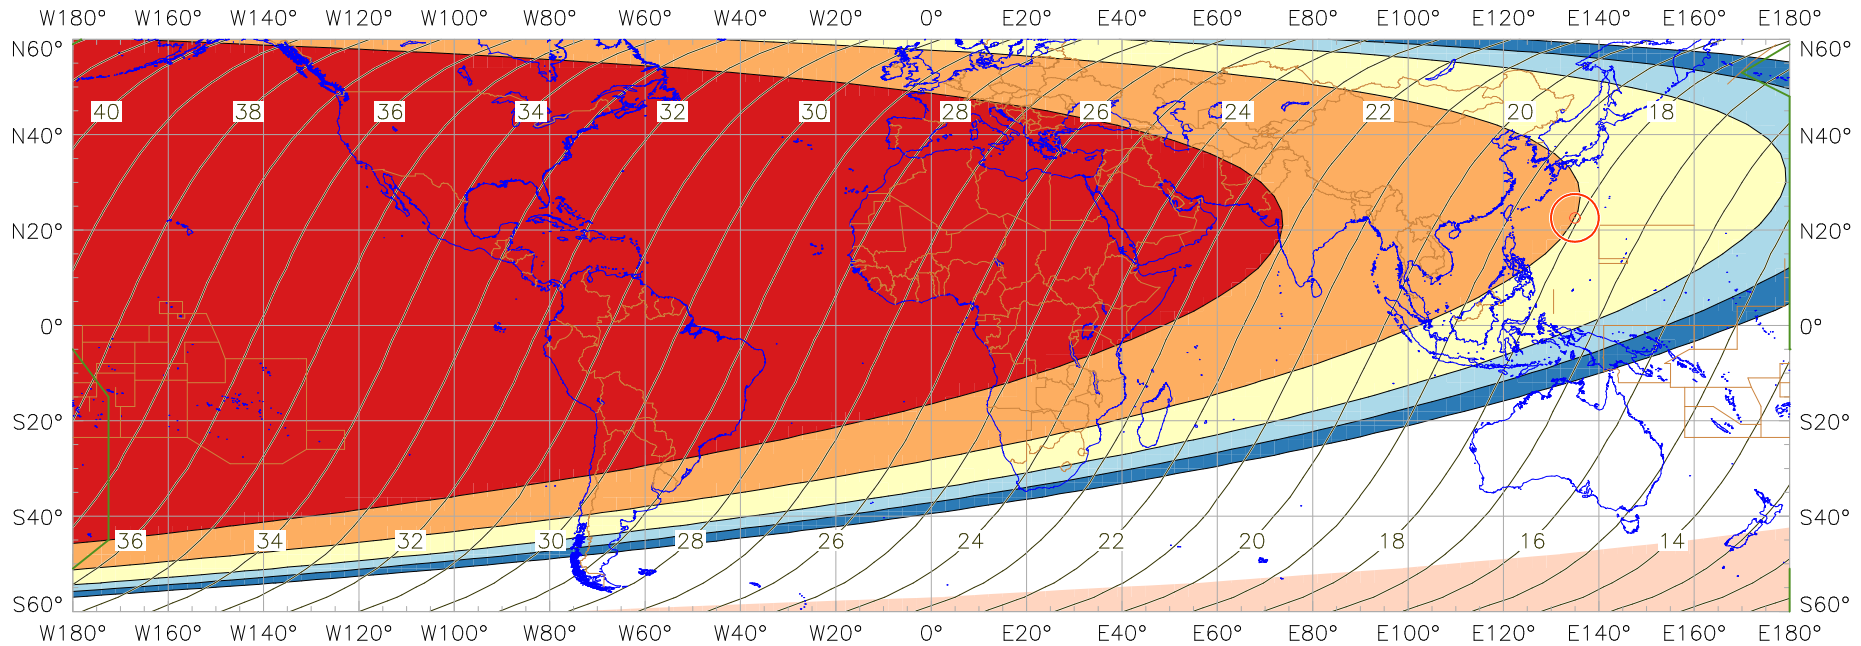

Visibility of the New Crescent Moon for 2006 June 26 (Jumada al-Ahira 1427 AH)

New Moon occurred at 2006 June 25 at 16:05 UT

Age of the Moon in hours at the "Best time" ——— 20 ———

Age of the Moon at first visibility with the naked eye = 18.06 hours

New Crescent Moon Visibility Key – Colour Coding of Shaded Areas

- | | |
|--|---|
| <ul style="list-style-type: none"> A – Easily visible to the naked eye B – Visible to the naked eye under perfect conditions C – May need optical aid to find the crescent moon initially Moon sets before the Sun Predicted location of first visibility with the naked eye | <ul style="list-style-type: none"> D – Will need optical aid to find the crescent moon E – Not visible with a conventional telescope F – Not visible – below the Danjon limit Moon prior to conjunction (new moon) Predicted location of first visibility with a telescope |
|--|---|