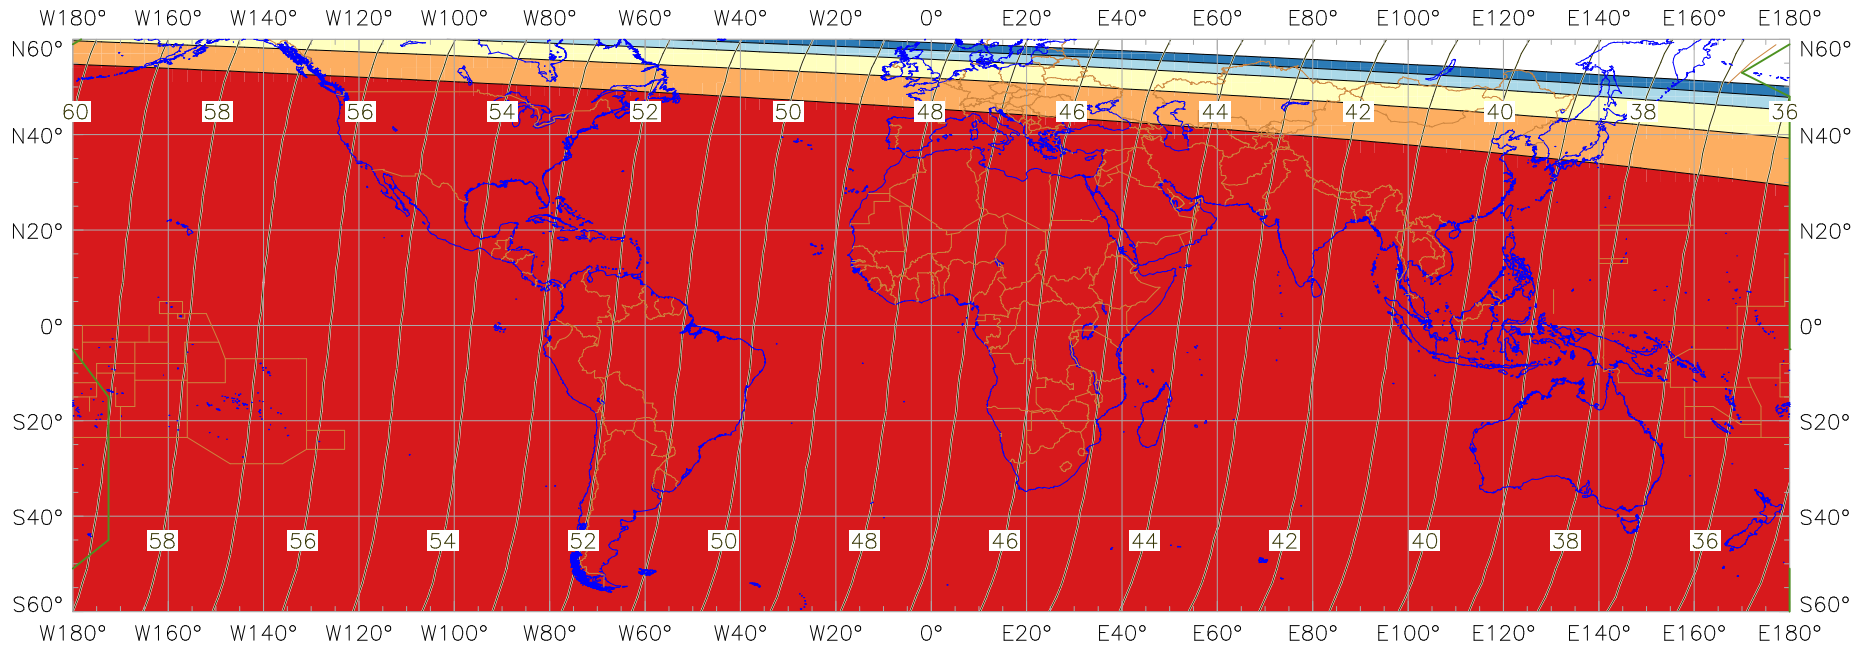

Visibility of the New Crescent Moon for 2006 August 25 (Sha'ban 1427 AH)

New Moon occurred at 2006 August 23 at 19:10 UT

Age of the Moon in hours at the "Best time" ———20———

New Crescent Moon Visibility Key – Colour Coding of Shaded Areas

- | | | | |
|---|--|---|---|
|  | A – Easily visible to the naked eye |  | D – Will need optical aid to find the crescent moon |
|  | B – Visible to the naked eye under perfect conditions |  | E – Not visible with a conventional telescope |
|  | C – May need optical aid to find the crescent moon initially |  | F – Not visible – below the Danjon limit |
|  | Moon sets before the Sun |  | Moon prior to conjunction (new moon) |
|  | Predicted location of first visibility with the naked eye |  | Predicted location of first visibility with a telescope |