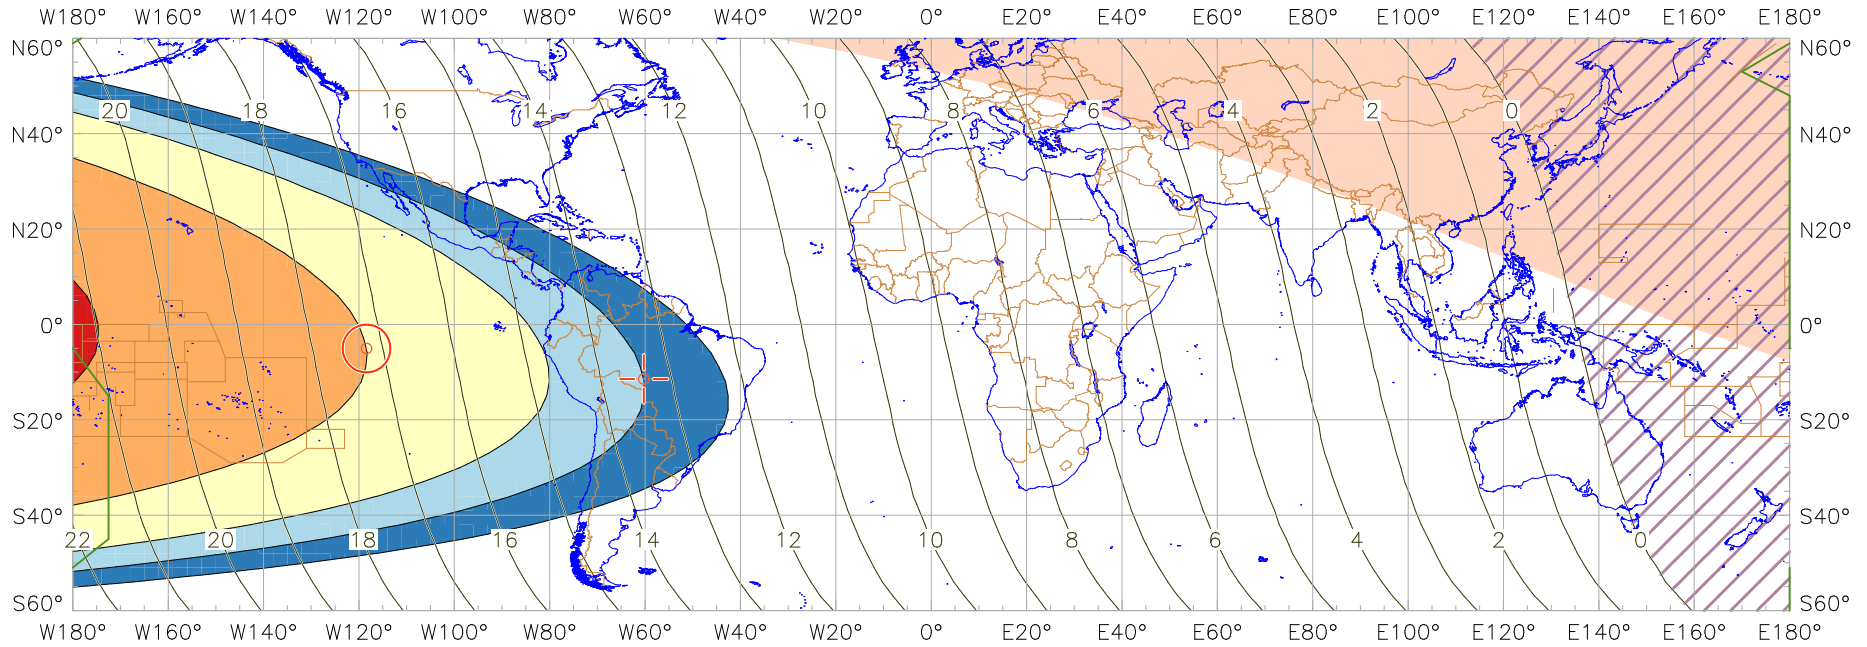

Visibility of the New Crescent Moon for 2004 February 20 (Muharram 1425 AH)

New Moon occurred at 2004 February 20 at 09:18 UT
 Age of the Moon at first visibility with the naked eye = 17.22 hours

Age of the Moon in hours at the "Best time" ——— 20 ———
 Age of the Moon at first visibility with a telescope = 13.38 hours

New Crescent Moon Visibility Key – Colour Coding of Shaded Areas

- | | | | |
|---|--|---|---|
|  | A – Easily visible to the naked eye |  | D – Will need optical aid to find the crescent moon |
|  | B – Visible to the naked eye under perfect conditions |  | E – Not visible with a conventional telescope |
|  | C – May need optical aid to find the crescent moon initially |  | F – Not visible – below the Danjon limit |
|  | Moon sets before the Sun |  | Moon prior to conjunction (new moon) |
|  | Predicted location of first visibility with the naked eye |  | Predicted location of first visibility with a telescope |