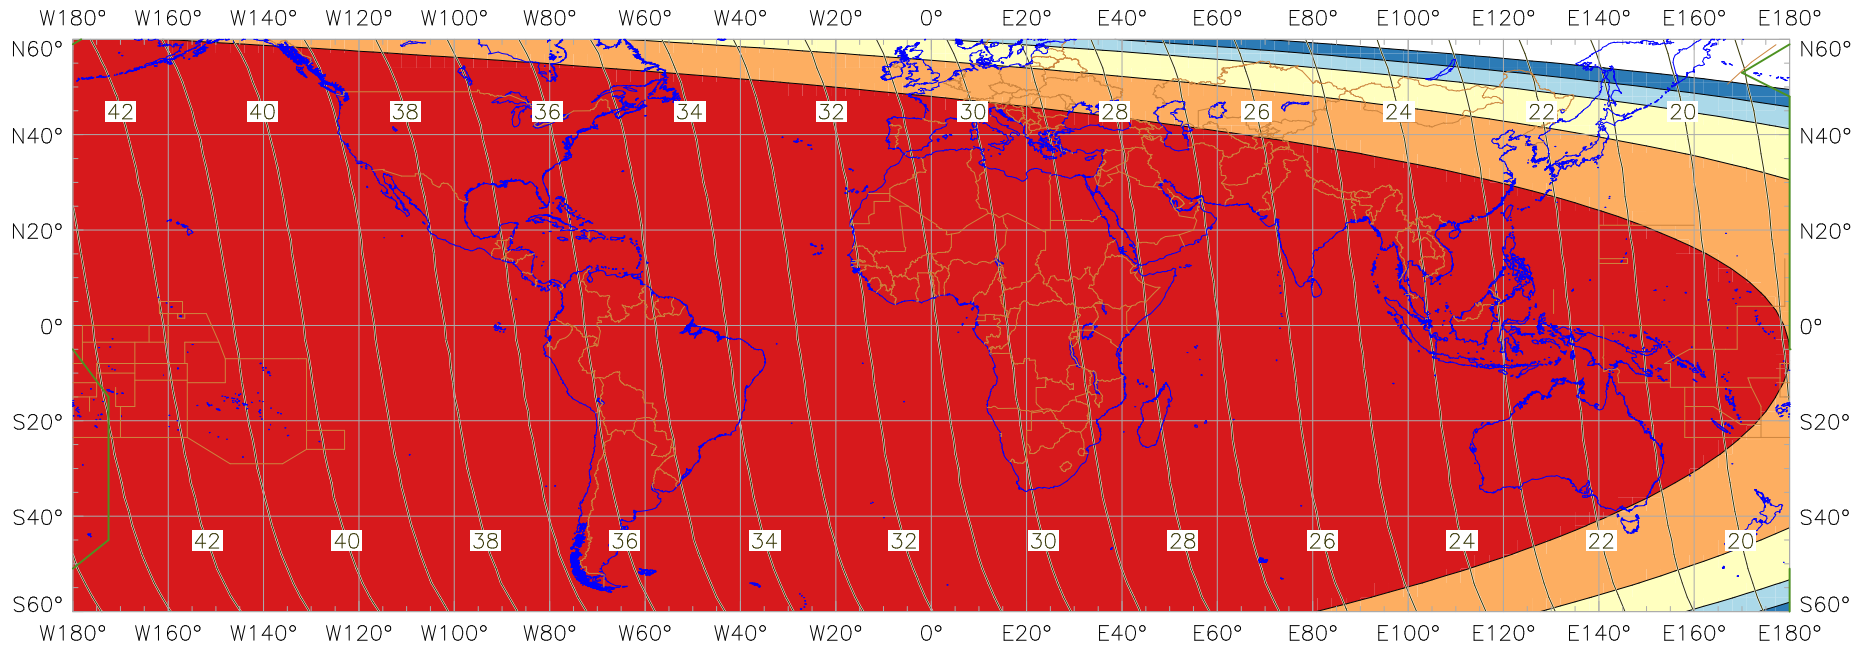

Visibility of the New Crescent Moon for 2002 October 7 (Sha'ban 1423 AH)

New Moon occurred at 2002 October 6 at 11:18 UT

Age of the Moon in hours at the "Best time" ——— 20 ———

New Crescent Moon Visibility Key – Colour Coding of Shaded Areas

- | | | | |
|---|--|---|---|
|  | A – Easily visible to the naked eye |  | D – Will need optical aid to find the crescent moon |
|  | B – Visible to the naked eye under perfect conditions |  | E – Not visible with a conventional telescope |
|  | C – May need optical aid to find the crescent moon initially |  | F – Not visible – below the Danjon limit |
|  | Moon sets before the Sun |  | Moon prior to conjunction (new moon) |
|  | Predicted location of first visibility with the naked eye |  | Predicted location of first visibility with a telescope |