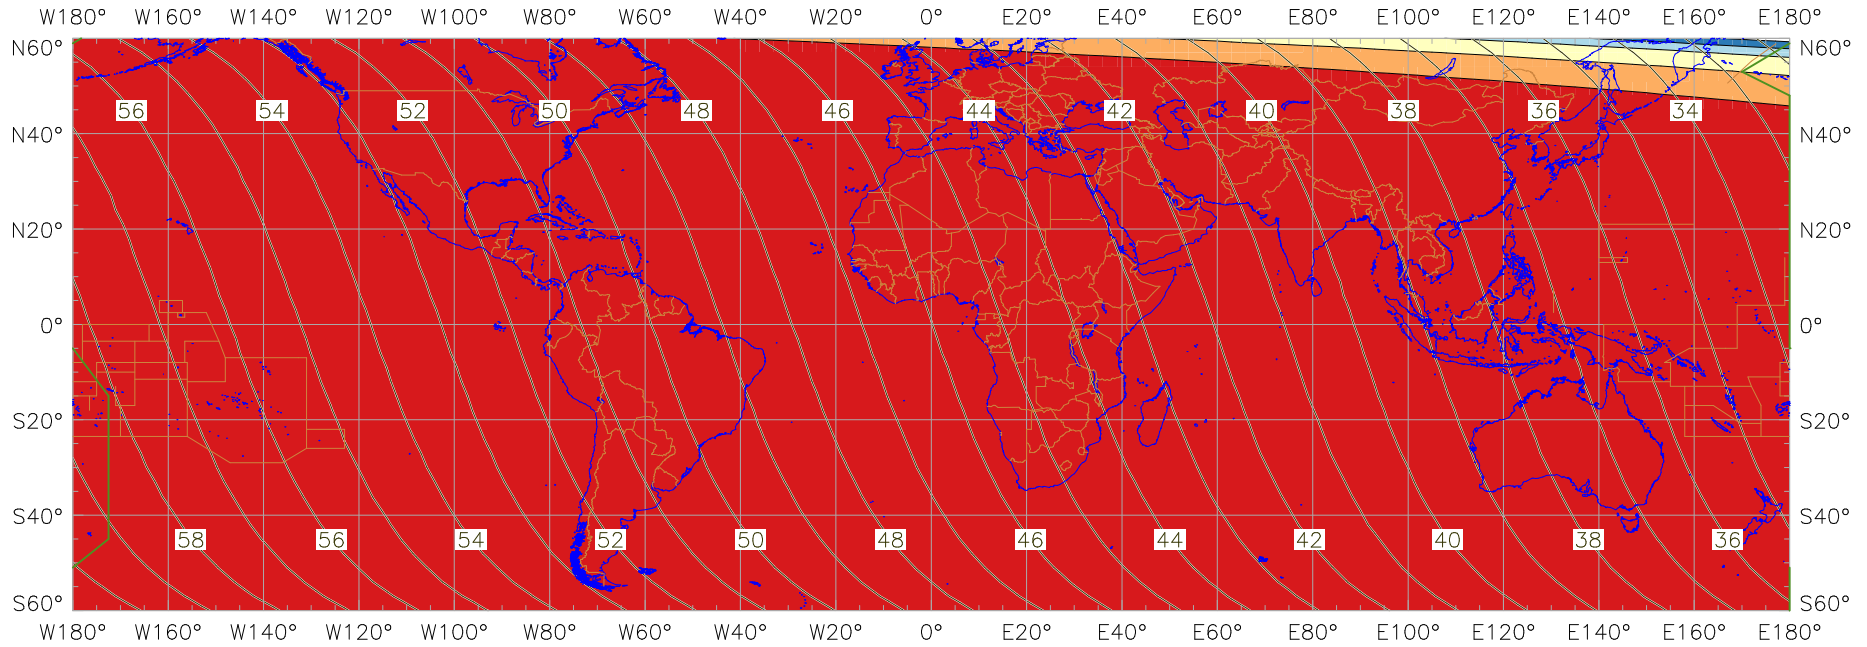

Visibility of the New Crescent Moon for 2002 November 6 (Ramadan 1423 AH)

New Moon occurred at 2002 November 4 at 20:34 UT

Age of the Moon in hours at the "Best time" ———20———

New Crescent Moon Visibility Key – Colour Coding of Shaded Areas

- | | |
|--|---|
| <ul style="list-style-type: none"> A – Easily visible to the naked eye B – Visible to the naked eye under perfect conditions C – May need optical aid to find the crescent moon initially Moon sets before the Sun Predicted location of first visibility with the naked eye | <ul style="list-style-type: none"> D – Will need optical aid to find the crescent moon E – Not visible with a conventional telescope F – Not visible – below the Danjon limit Moon prior to conjunction (new moon) Predicted location of first visibility with a telescope |
|--|---|