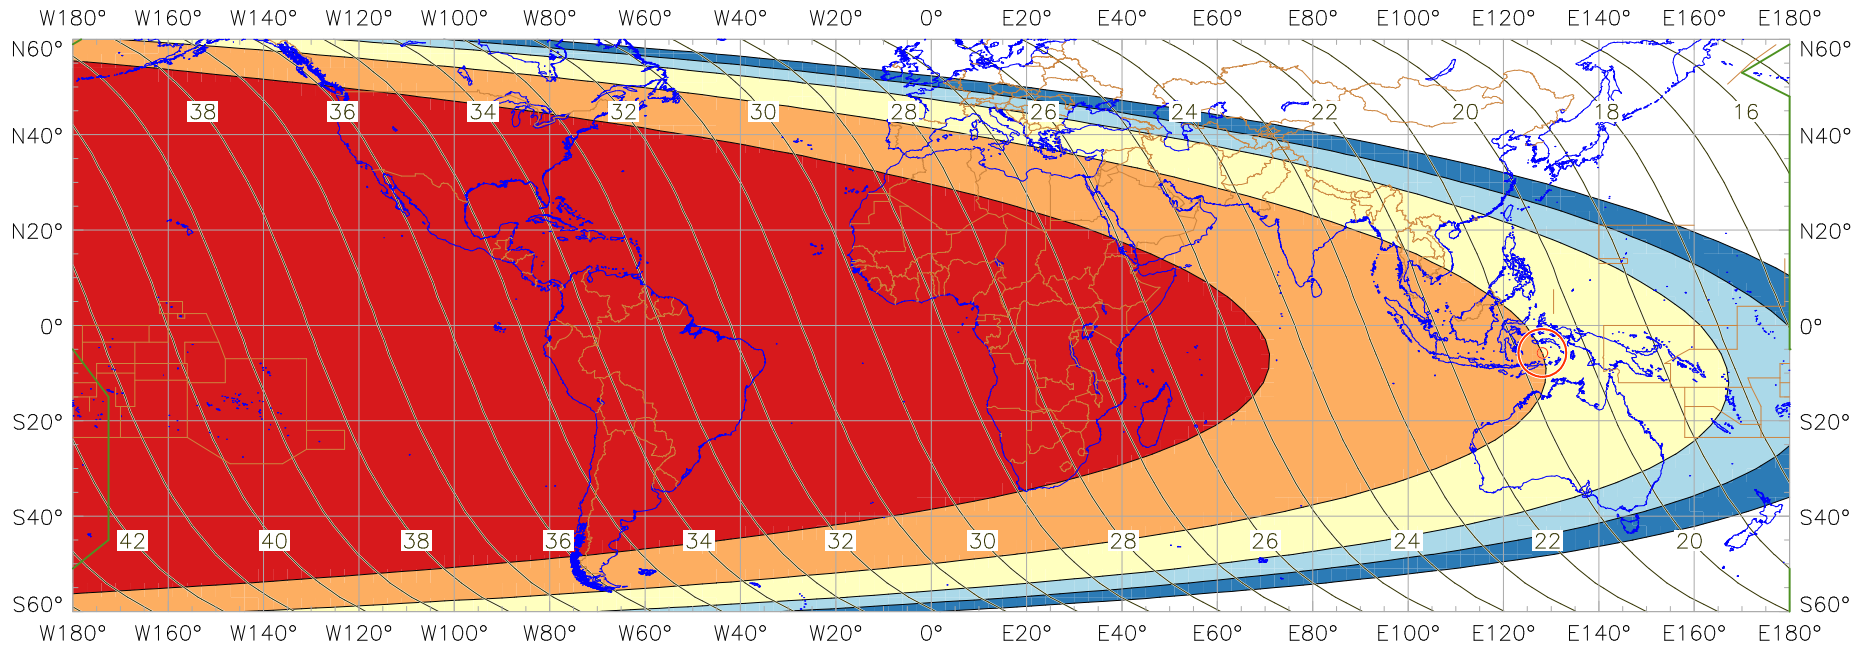

Visibility of the New Crescent Moon for 2002 January 14 (Dhu al-Qa'da 1422 AH)

New Moon occurred at 2002 January 13 at 13:29 UT

Age of the Moon in hours at the "Best time" ——— 20 ———

Age of the Moon at first visibility with the naked eye = 20.64 hours

New Crescent Moon Visibility Key – Colour Coding of Shaded Areas

- | | | | |
|---|--|---|---|
|  | A – Easily visible to the naked eye |  | D – Will need optical aid to find the crescent moon |
|  | B – Visible to the naked eye under perfect conditions |  | E – Not visible with a conventional telescope |
|  | C – May need optical aid to find the crescent moon initially |  | F – Not visible – below the Danjon limit |
|  | Moon sets before the Sun |  | Moon prior to conjunction (new moon) |
|  | Predicted location of first visibility with the naked eye |  | Predicted location of first visibility with a telescope |