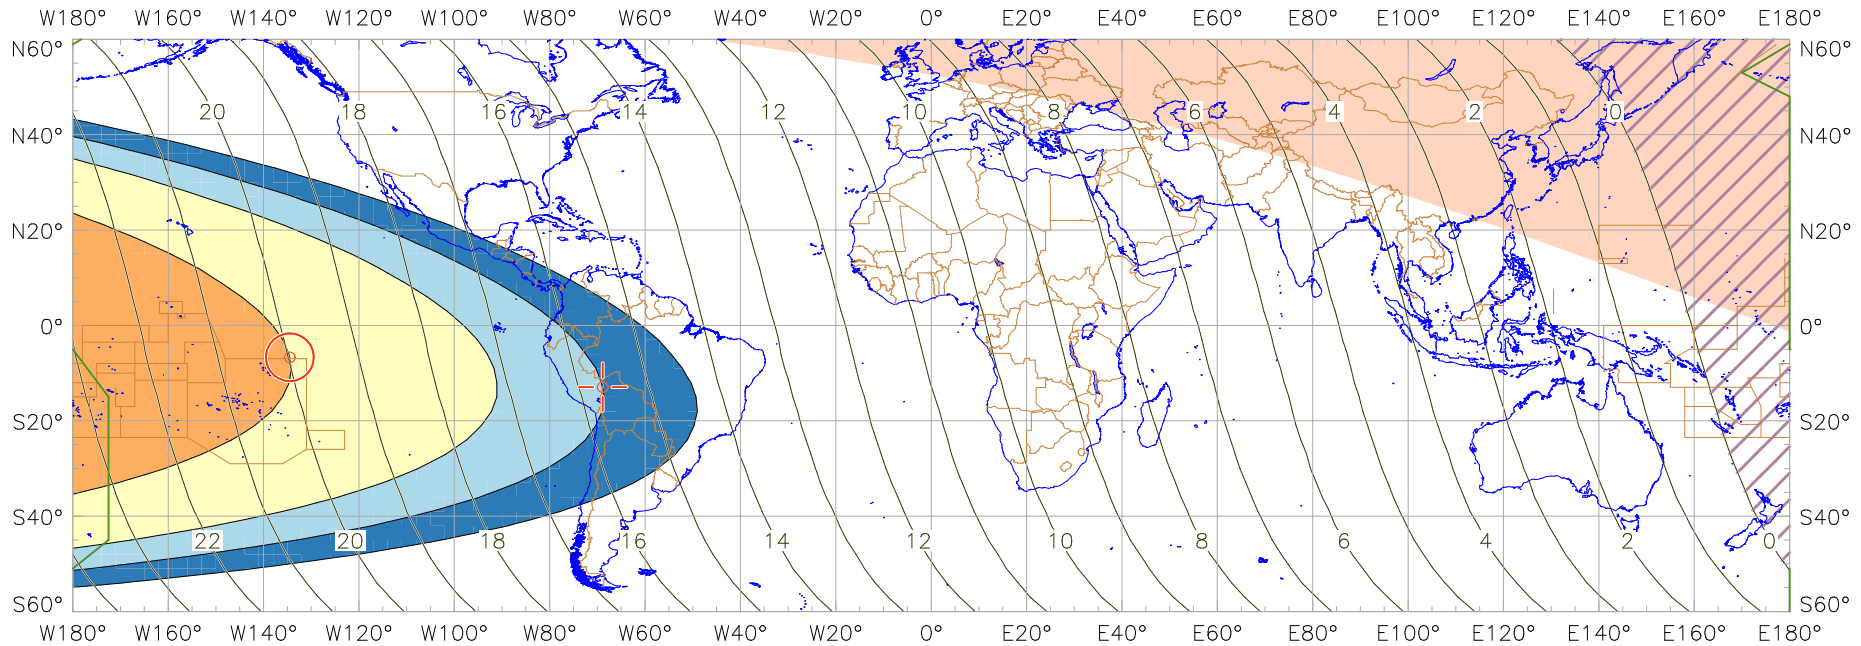

Visibility of the New Crescent Moon for 2002 February 12 (Dhu al-Hijja 1422 AH)

New Moon occurred at 2002 February 12 at 07:41 UT
 Age of the Moon at first visibility with the naked eye = 19.97 hours

Age of the Moon in hours at the "Best time" ——— 20 ———
 Age of the Moon at first visibility with a telescope = 15.65 hours

New Crescent Moon Visibility Key – Colour Coding of Shaded Areas

- | | | | |
|-------------------------------------------------------------------------------------|--------------------------------------------------------------|---------------------------------------------------------------------------------------|---------------------------------------------------------|
|  | A – Easily visible to the naked eye |  | D – Will need optical aid to find the crescent moon |
|  | B – Visible to the naked eye under perfect conditions |  | E – Not visible with a conventional telescope |
|  | C – May need optical aid to find the crescent moon initially |  | F – Not visible – below the Danjon limit |
|  | Moon sets before the Sun |  | Moon prior to conjunction (new moon) |
|  | Predicted location of first visibility with the naked eye |  | Predicted location of first visibility with a telescope |