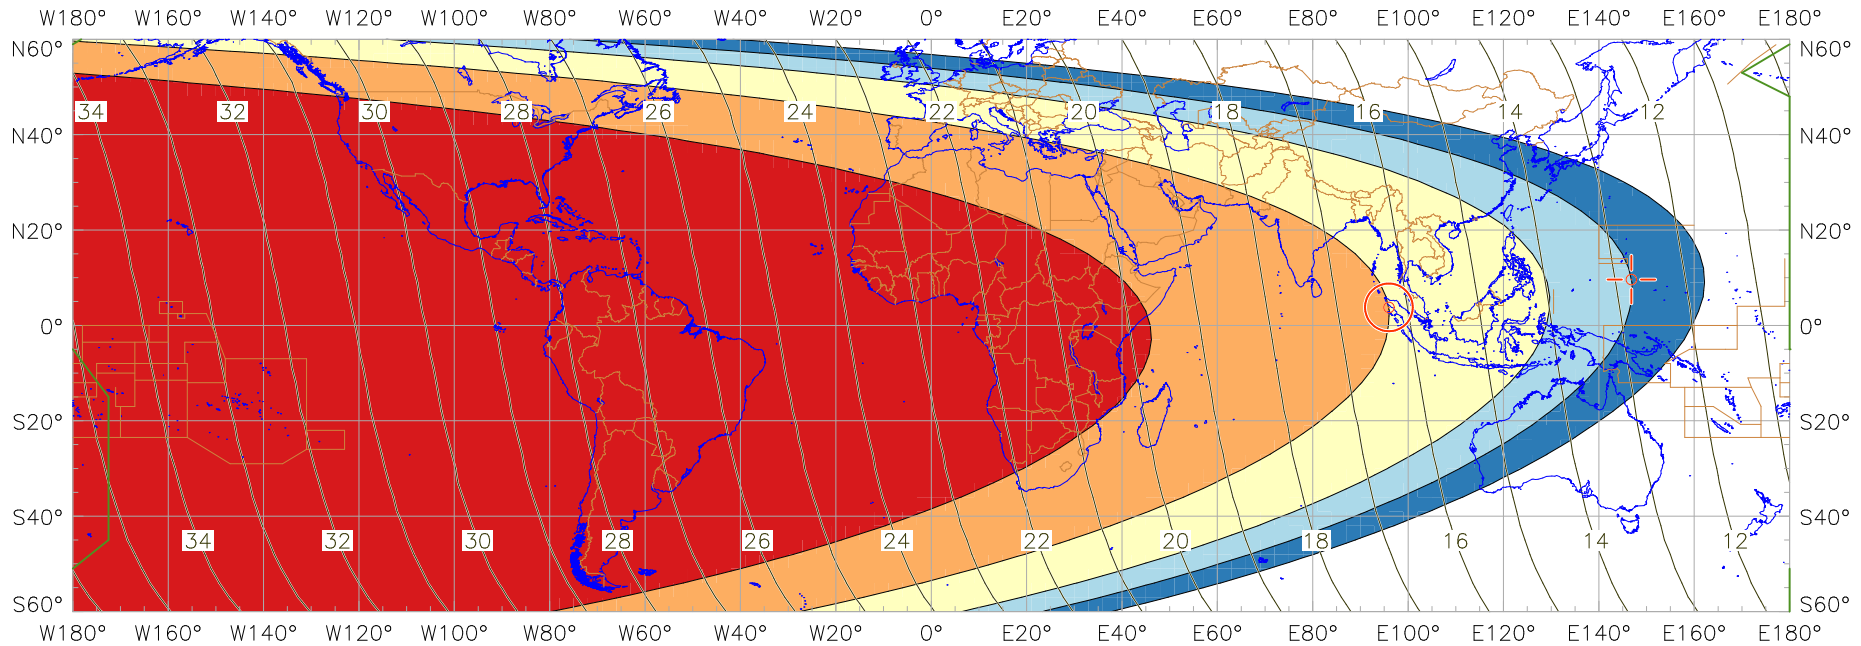

Visibility of the New Crescent Moon for 2001 October 17 (Sha'ban 1422 AH)

New Moon occurred at 2001 October 16 at 19:23 UT
 Age of the Moon at first visibility with the naked eye = 16.27 hours

Age of the Moon in hours at the "Best time" ——— 20 ———
 Age of the Moon at first visibility with a telescope = 12.76 hours

New Crescent Moon Visibility Key – Colour Coding of Shaded Areas

- | | |
|--|---|
|  A – Easily visible to the naked eye |  D – Will need optical aid to find the crescent moon |
|  B – Visible to the naked eye under perfect conditions |  E – Not visible with a conventional telescope |
|  C – May need optical aid to find the crescent moon initially |  F – Not visible – below the Danjon limit |
|  Moon sets before the Sun |  Moon prior to conjunction (new moon) |
|  Predicted location of first visibility with the naked eye |  Predicted location of first visibility with a telescope |