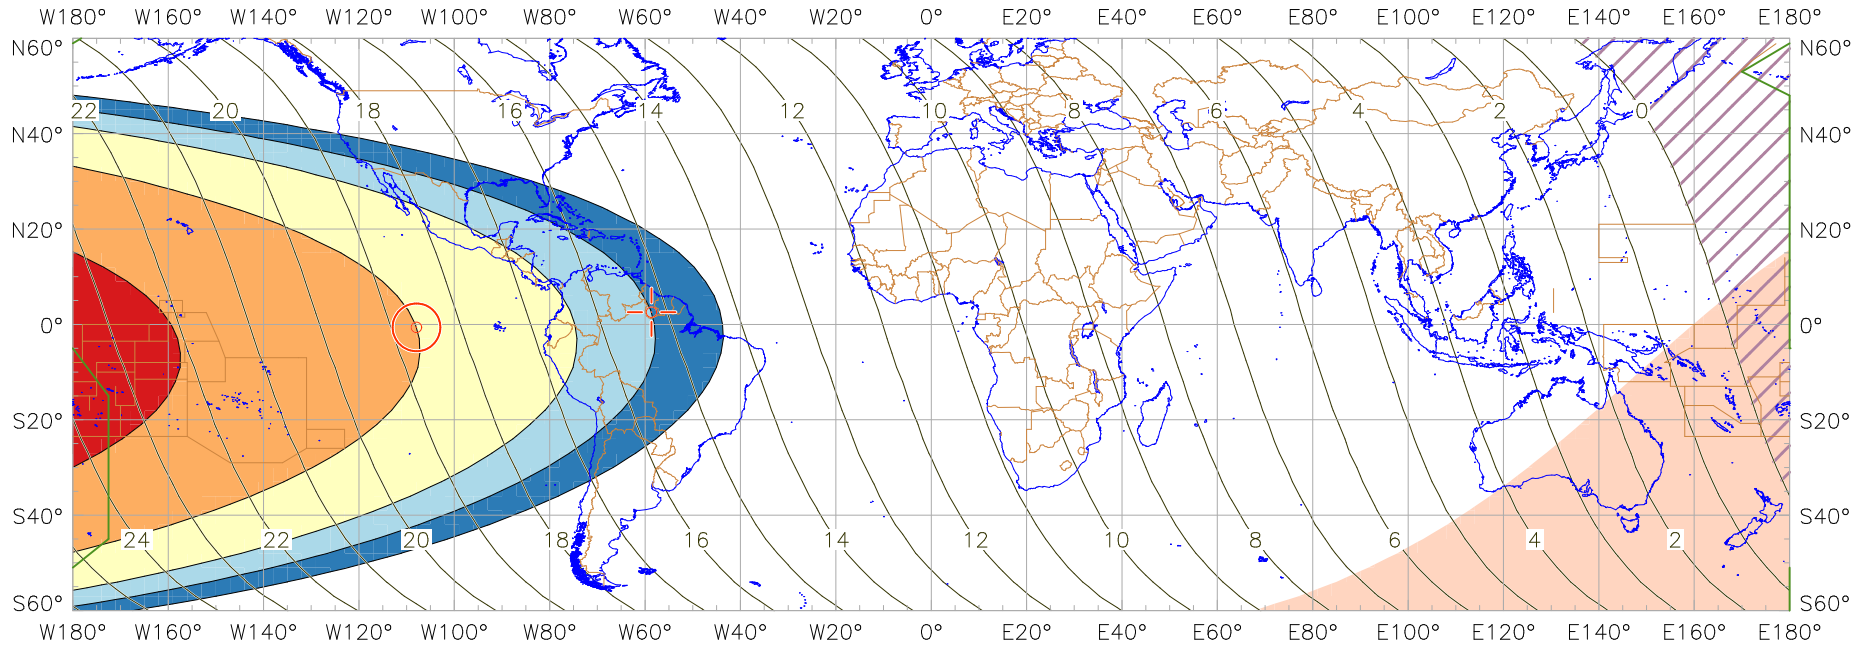

Visibility of the New Crescent Moon for 2001 November 15 (Ramadan 1422 AH)

New Moon occurred at 2001 November 15 at 06:40 UT
 Age of the Moon at first visibility with the naked eye = 18.64 hours

Age of the Moon in hours at the "Best time" ——— 20 ———
 Age of the Moon at first visibility with a telescope = 15.22 hours

New Crescent Moon Visibility Key – Colour Coding of Shaded Areas

- | | | | |
|---|--|---|---|
|  | A – Easily visible to the naked eye |  | D – Will need optical aid to find the crescent moon |
|  | B – Visible to the naked eye under perfect conditions |  | E – Not visible with a conventional telescope |
|  | C – May need optical aid to find the crescent moon initially |  | F – Not visible – below the Danjon limit |
|  | Moon sets before the Sun |  | Moon prior to conjunction (new moon) |
|  | Predicted location of first visibility with the naked eye |  | Predicted location of first visibility with a telescope |