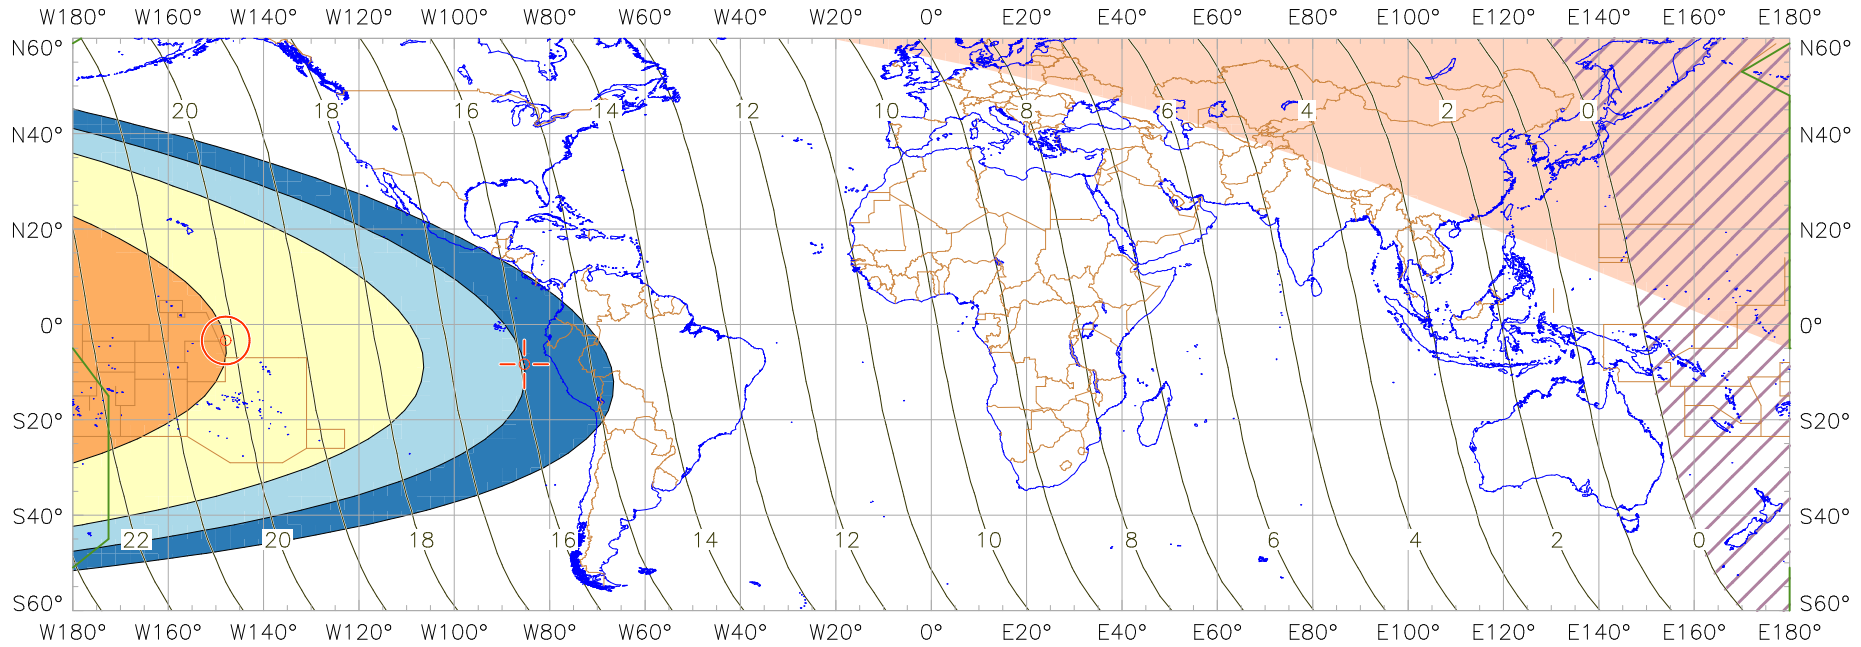

Visibility of the New Crescent Moon for 2001 February 23 (Dhu al-Hijja 1421 AH)

New Moon occurred at 2001 February 23 at 08:21 UT
 Age of the Moon at first visibility with the naked eye = 20.11 hours

Age of the Moon in hours at the "Best time" ——— 20 ———
 Age of the Moon at first visibility with a telescope = 15.94 hours

New Crescent Moon Visibility Key – Colour Coding of Shaded Areas

- | | |
|--|--|
| <p> A – Easily visible to the naked eye</p> <p> B – Visible to the naked eye under perfect conditions</p> <p> C – May need optical aid to find the crescent moon initially</p> <p> Moon sets before the Sun</p> <p> Predicted location of first visibility with the naked eye</p> | <p> D – Will need optical aid to find the crescent moon</p> <p> E – Not visible with a conventional telescope</p> <p> F – Not visible – below the Danjon limit</p> <p> Moon prior to conjunction (new moon)</p> <p> Predicted location of first visibility with a telescope</p> |
|--|--|