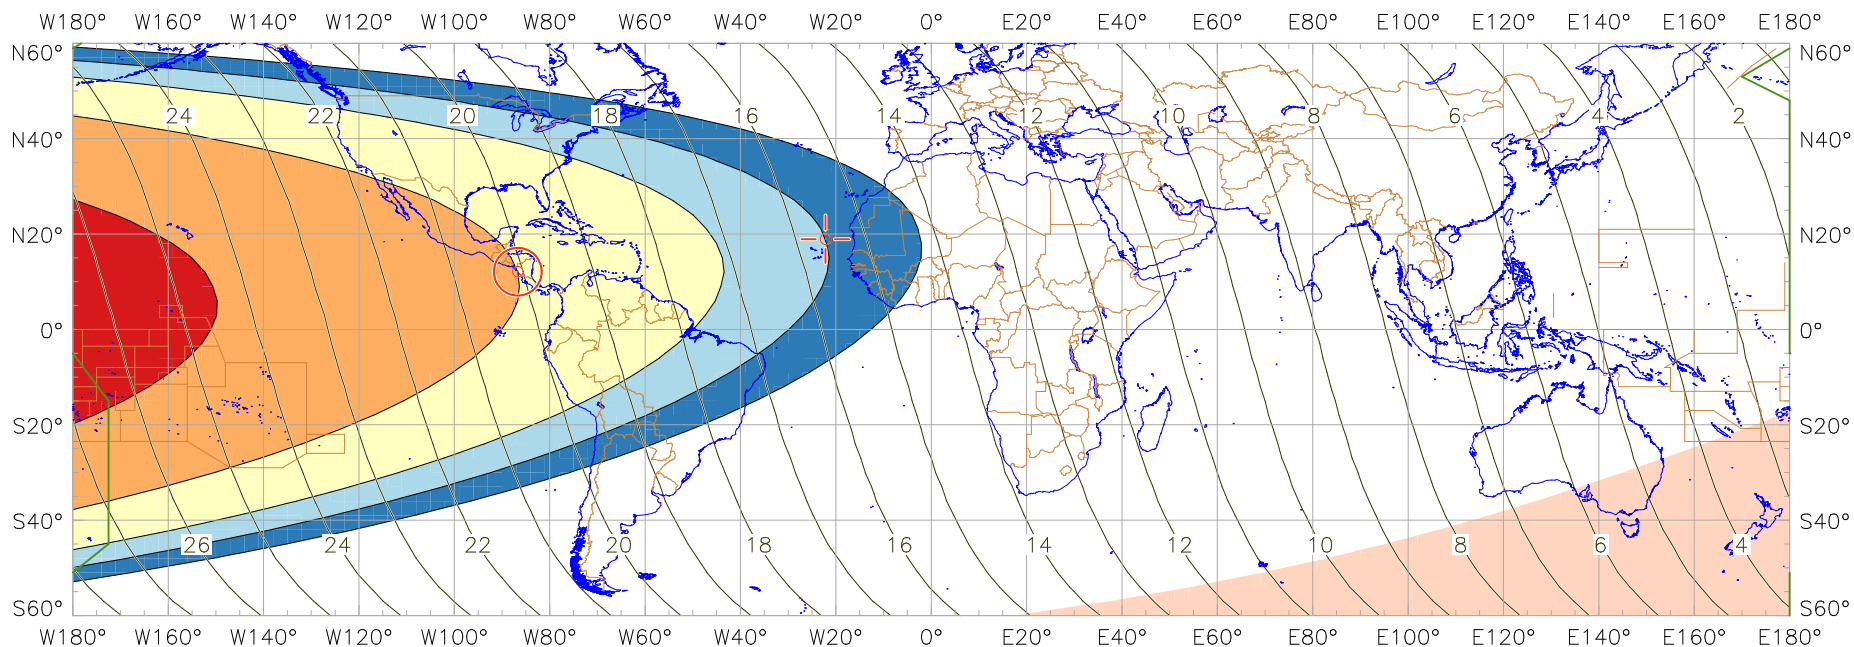

Visibility of the New Crescent Moon for 1999 November 8 (Sha'ban 1420 AH)

New Moon occurred at 1999 November 8 at 03:33 UT

Age of the Moon at first visibility with the naked eye = 20.07 hours

Age of the Moon in hours at the "Best time" ——— 20 ———

Age of the Moon at first visibility with a telescope = 15.58 hours

New Crescent Moon Visibility Key – Colour Coding of Shaded Areas

- | | | | |
|---|--|---|---|
|  | A – Easily visible to the naked eye |  | D – Will need optical aid to find the crescent moon |
|  | B – Visible to the naked eye under perfect conditions |  | E – Not visible with a conventional telescope |
|  | C – May need optical aid to find the crescent moon initially |  | F – Not visible – below the Danjon limit |
|  | Moon sets before the Sun |  | Moon prior to conjunction (new moon) |
|  | Predicted location of first visibility with the naked eye |  | Predicted location of first visibility with a telescope |