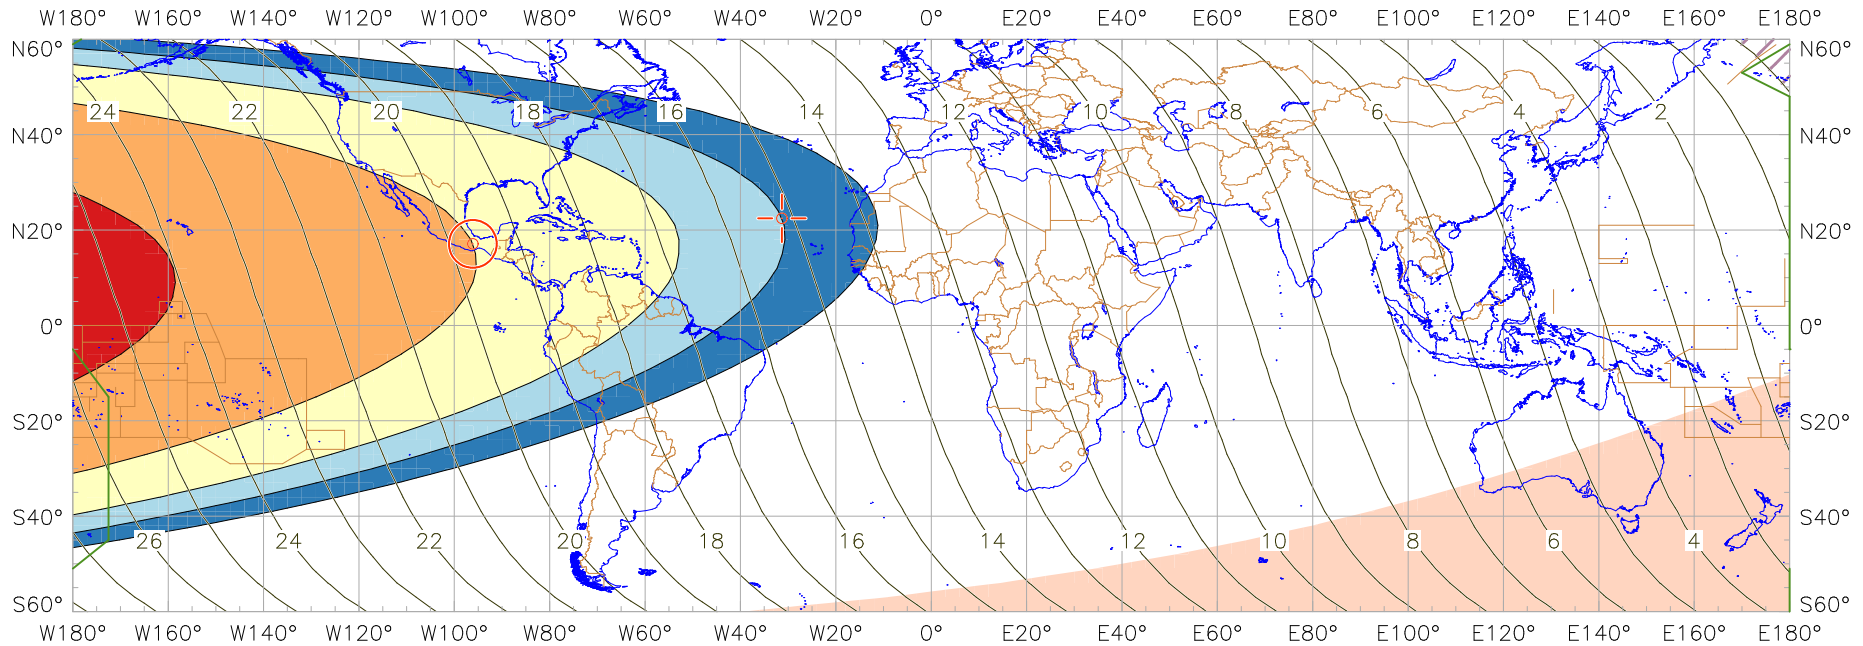

Visibility of the New Crescent Moon for 1998 November 19 (Sha'ban 1419 AH)

New Moon occurred at 1998 November 19 at 04:27 UT
 Age of the Moon at first visibility with the naked eye = 19.67 hours

Age of the Moon in hours at the "Best time" ——— 20 ———
 Age of the Moon at first visibility with a telescope = 15.16 hours

New Crescent Moon Visibility Key – Colour Coding of Shaded Areas

- | | |
|--|---|
|  A – Easily visible to the naked eye |  D – Will need optical aid to find the crescent moon |
|  B – Visible to the naked eye under perfect conditions |  E – Not visible with a conventional telescope |
|  C – May need optical aid to find the crescent moon initially |  F – Not visible – below the Danjon limit |
|  Moon sets before the Sun |  Moon prior to conjunction (new moon) |
|  Predicted location of first visibility with the naked eye |  Predicted location of first visibility with a telescope |