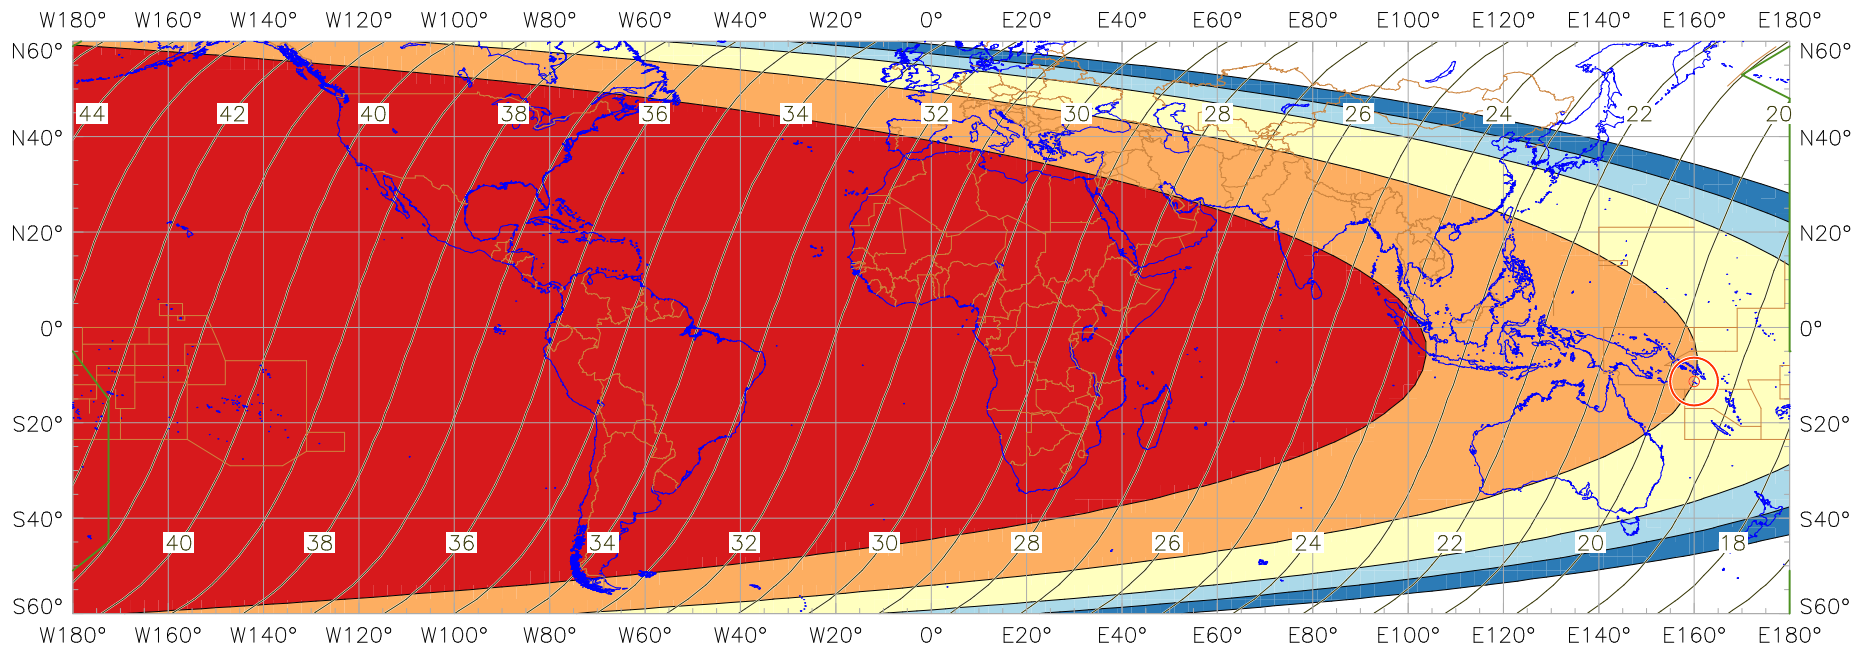

Visibility of the New Crescent Moon for 1996 May 18 (Muharram 1417 AH)

New Moon occurred at 1996 May 17 at 11:46 UT

Age of the Moon in hours at the "Best time" ——— 20 ———

Age of the Moon at first visibility with the naked eye = 19.59 hours

New Crescent Moon Visibility Key – Colour Coding of Shaded Areas

- | | | | |
|---|--|---|---|
|  | A – Easily visible to the naked eye |  | D – Will need optical aid to find the crescent moon |
|  | B – Visible to the naked eye under perfect conditions |  | E – Not visible with a conventional telescope |
|  | C – May need optical aid to find the crescent moon initially |  | F – Not visible – below the Danjon limit |
|  | Moon sets before the Sun |  | Moon prior to conjunction (new moon) |
|  | Predicted location of first visibility with the naked eye |  | Predicted location of first visibility with a telescope |