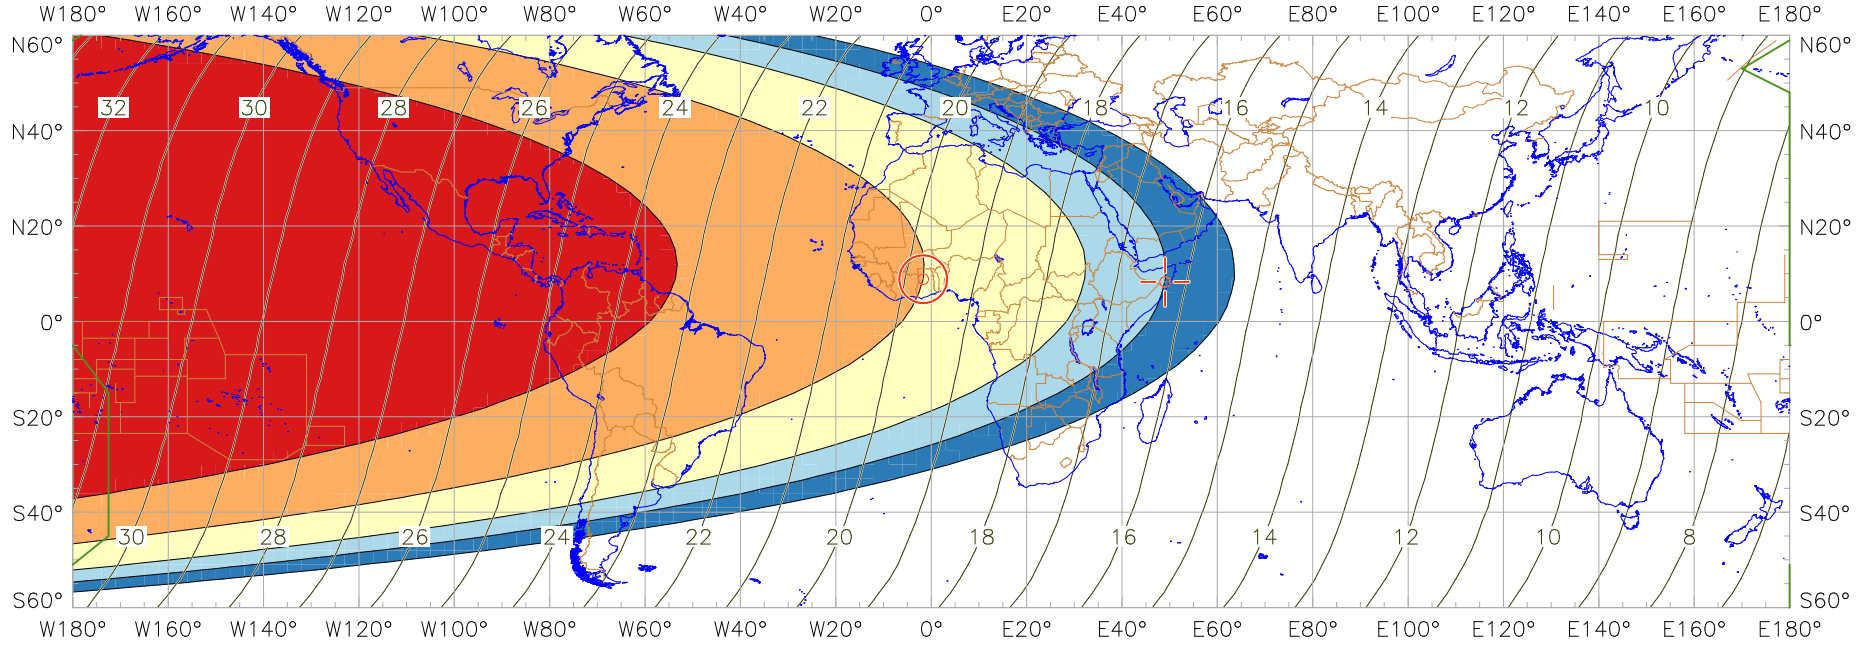

### Visibility of the New Crescent Moon for 1996 April 18 (Dhu al-Hijja 1416 AH)

New Moon occurred at 1996 April 17 at 22:49 UT  
 Age of the Moon at first visibility with the naked eye = 19.74 hours

Age of the Moon in hours at the "Best time" — 20 —  
 Age of the Moon at first visibility with a telescope = 16.30 hours

#### New Crescent Moon Visibility Key – Colour Coding of Shaded Areas

- |   |  |   |   |
|---|--|---|---|
|  | A – Easily visible to the naked eye                          |  | D – Will need optical aid to find the crescent moon     |
|  | B – Visible to the naked eye under perfect conditions        |  | E – Not visible with a conventional telescope           |
|  | C – May need optical aid to find the crescent moon initially |  | F – Not visible – below the Danjon limit                |
|  | Moon sets before the Sun                                     |  | Moon prior to conjunction (new moon)                    |
|  | Predicted location of first visibility with the naked eye    |  | Predicted location of first visibility with a telescope |